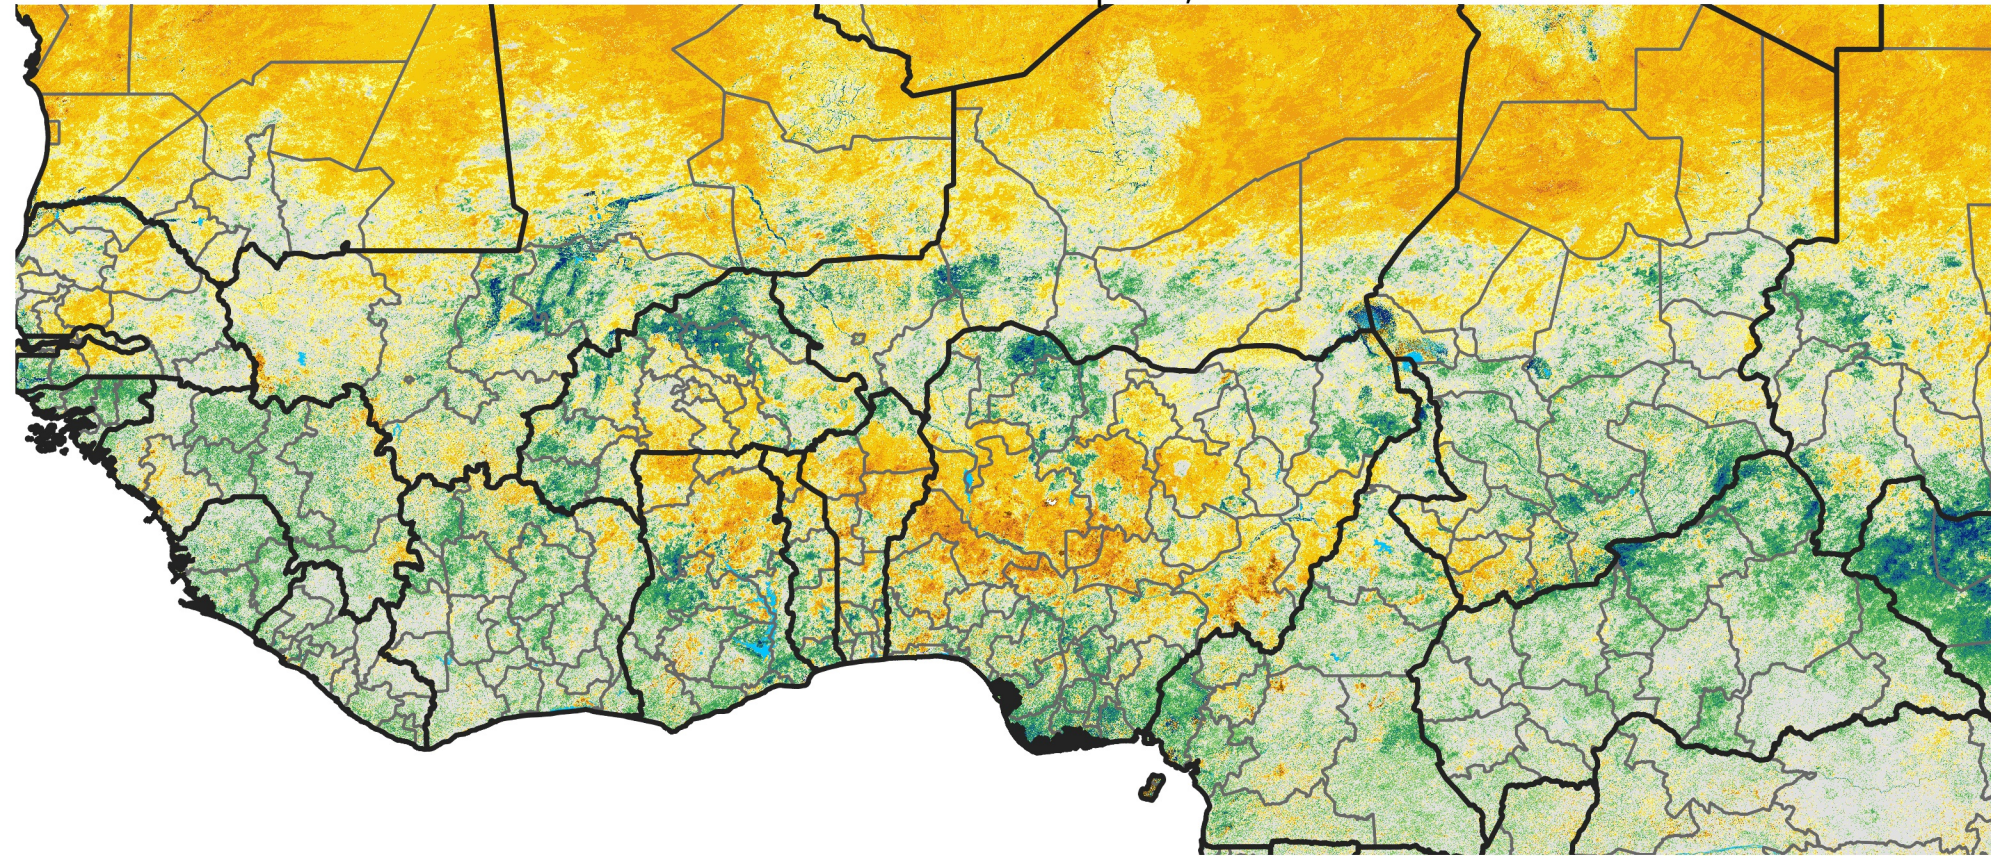

West Africa Percent of Mean NDVI

2026 / Mean (2012 - 2021)
Period 19 / Mar 26 - Apr 05, 2026

Percent of Normal