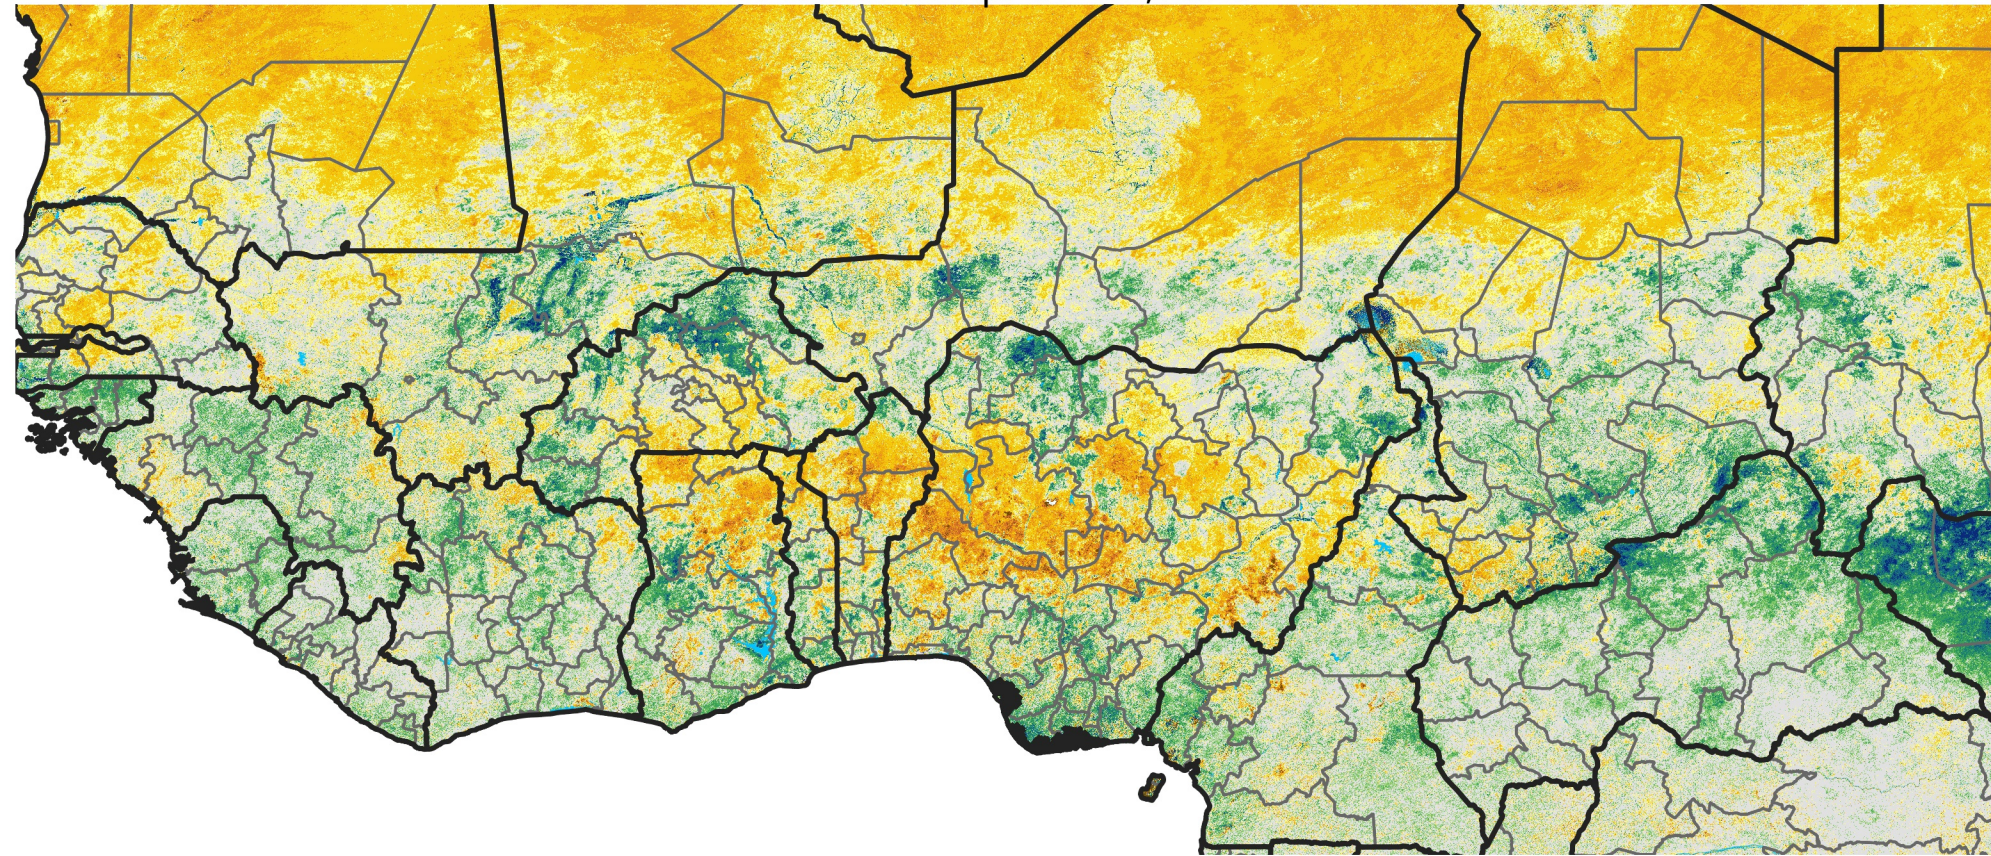

West Africa Percent of Mean NDVI

2026 / Mean (2012 - 2021)
Period 20 / Apr 01 - 10, 2026

Percent of Normal