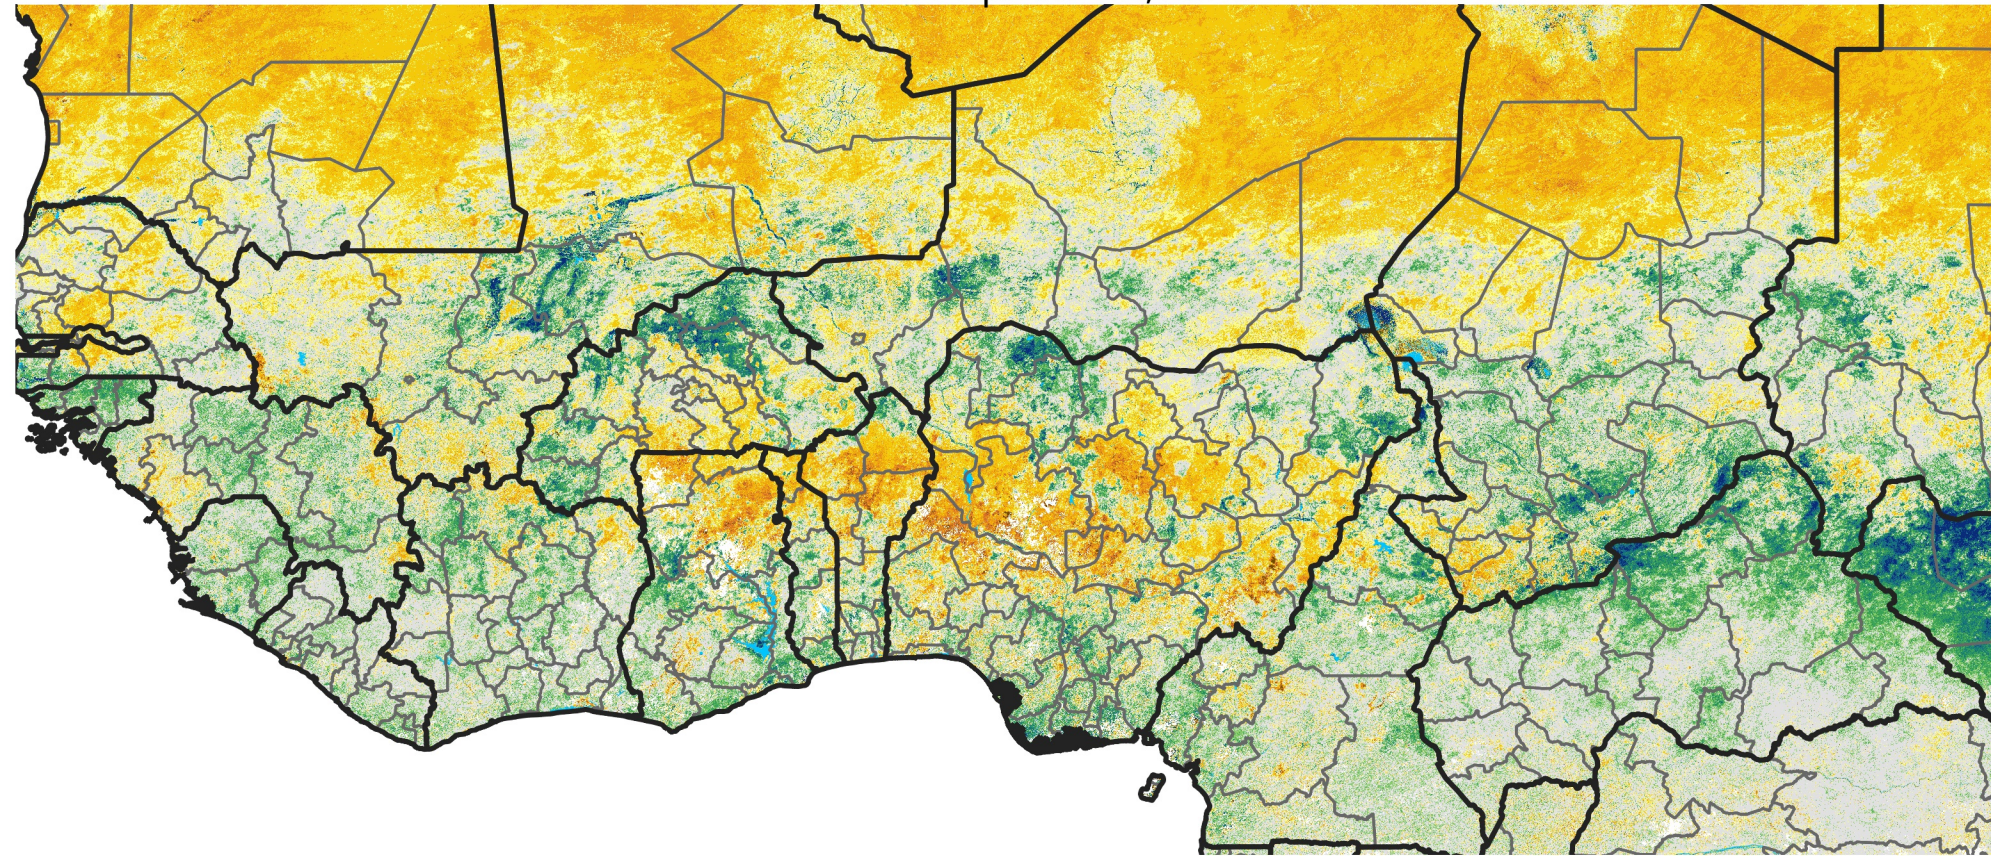

# West Africa Percent of Mean NDVI

2026 / Mean (2012 - 2021)  
Period 21 / Apr 06 - 15, 2026

## Percent of Normal