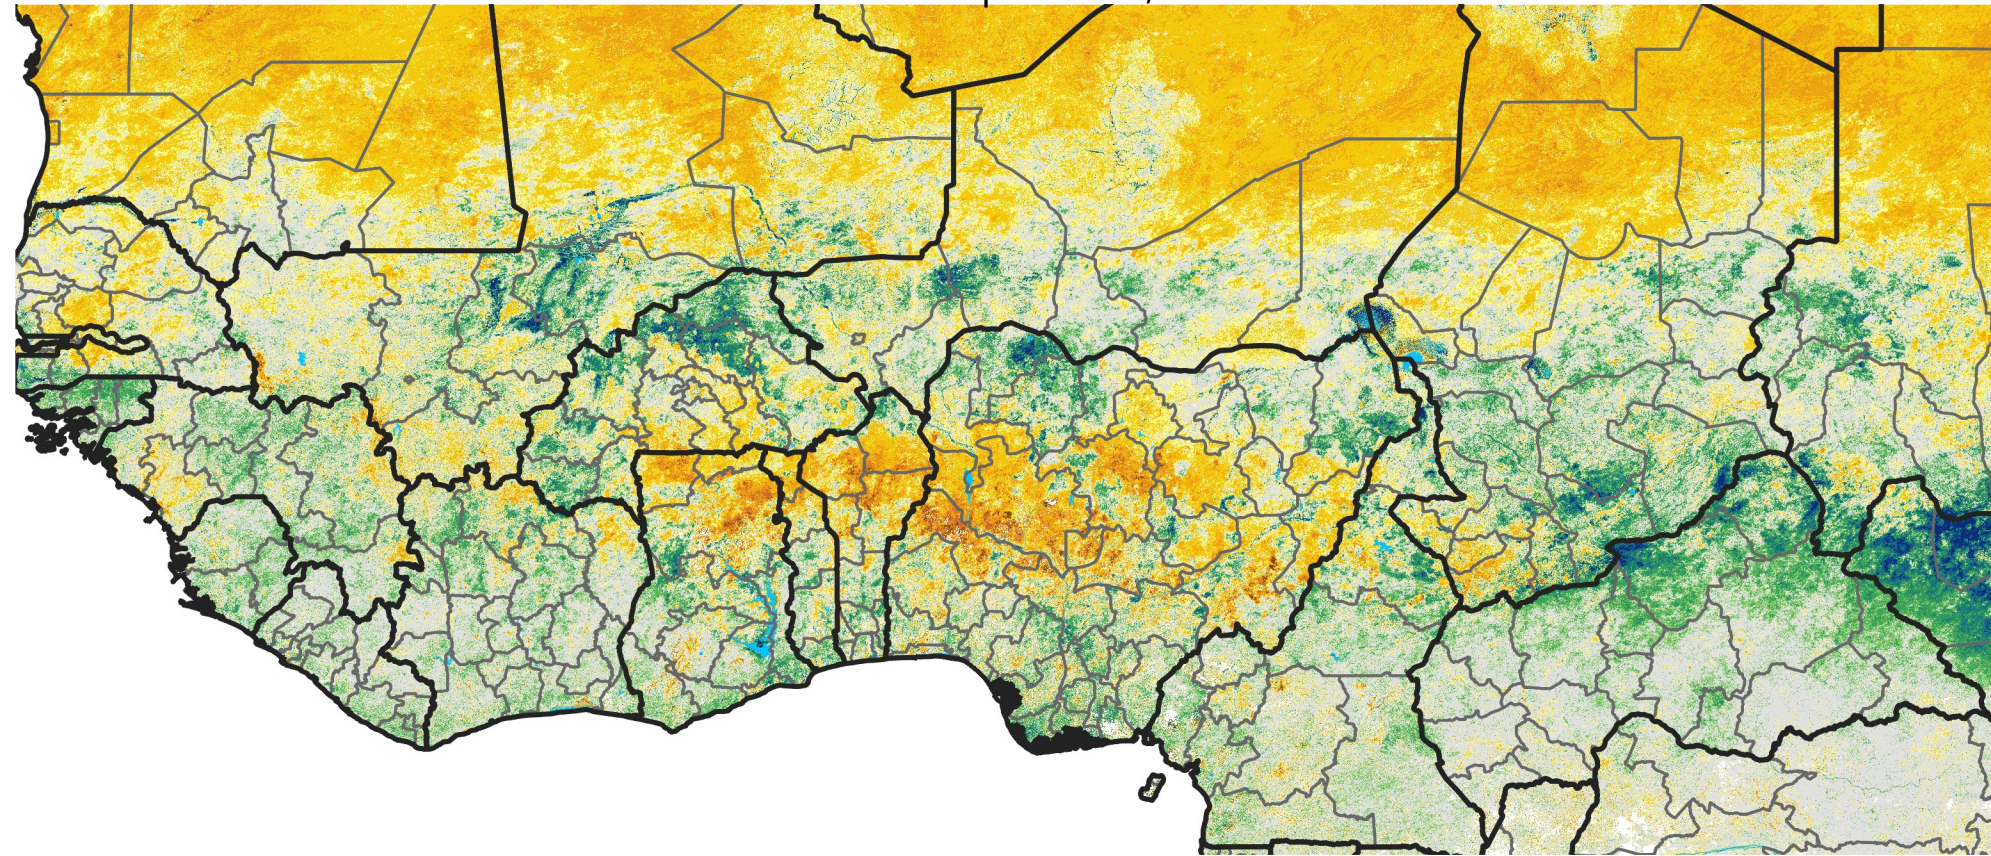

West Africa Percent of Mean NDVI

2026 / Mean (2012 - 2021)
Period 22 / Apr 11 - 20, 2026

Percent of Normal