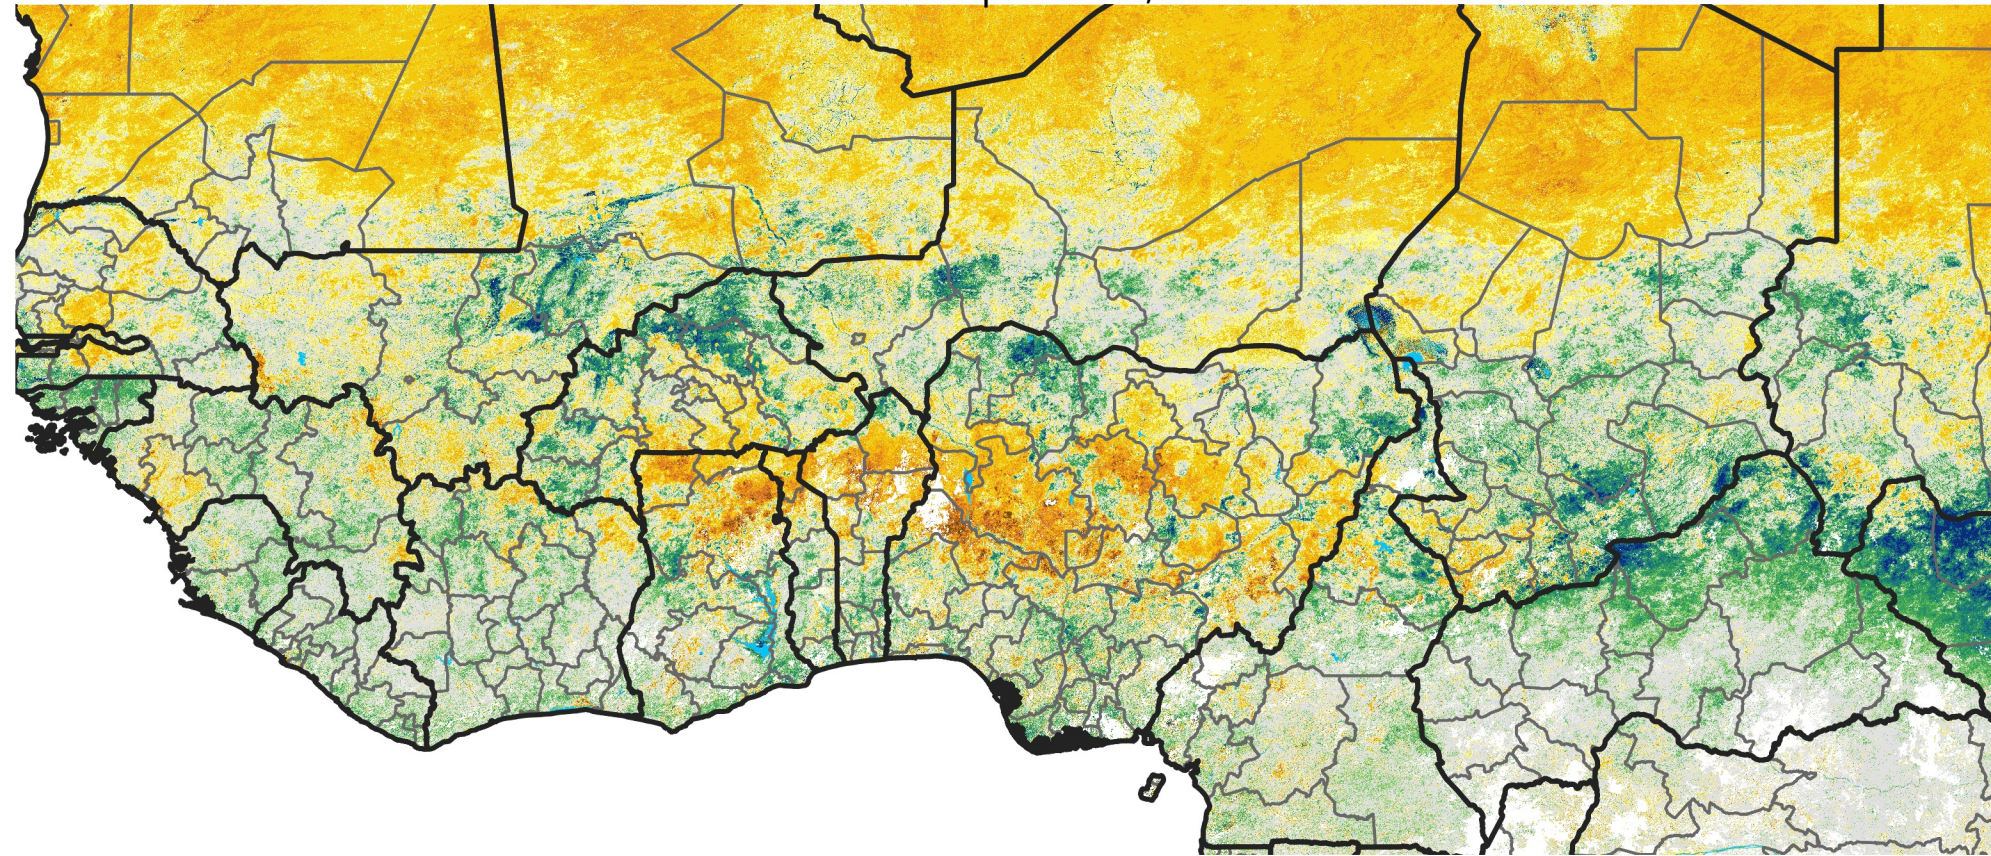

West Africa Percent of Mean NDVI

2026 / Mean (2012 - 2021)
Period 23 / Apr 16 - 25, 2026

Percent of Normal