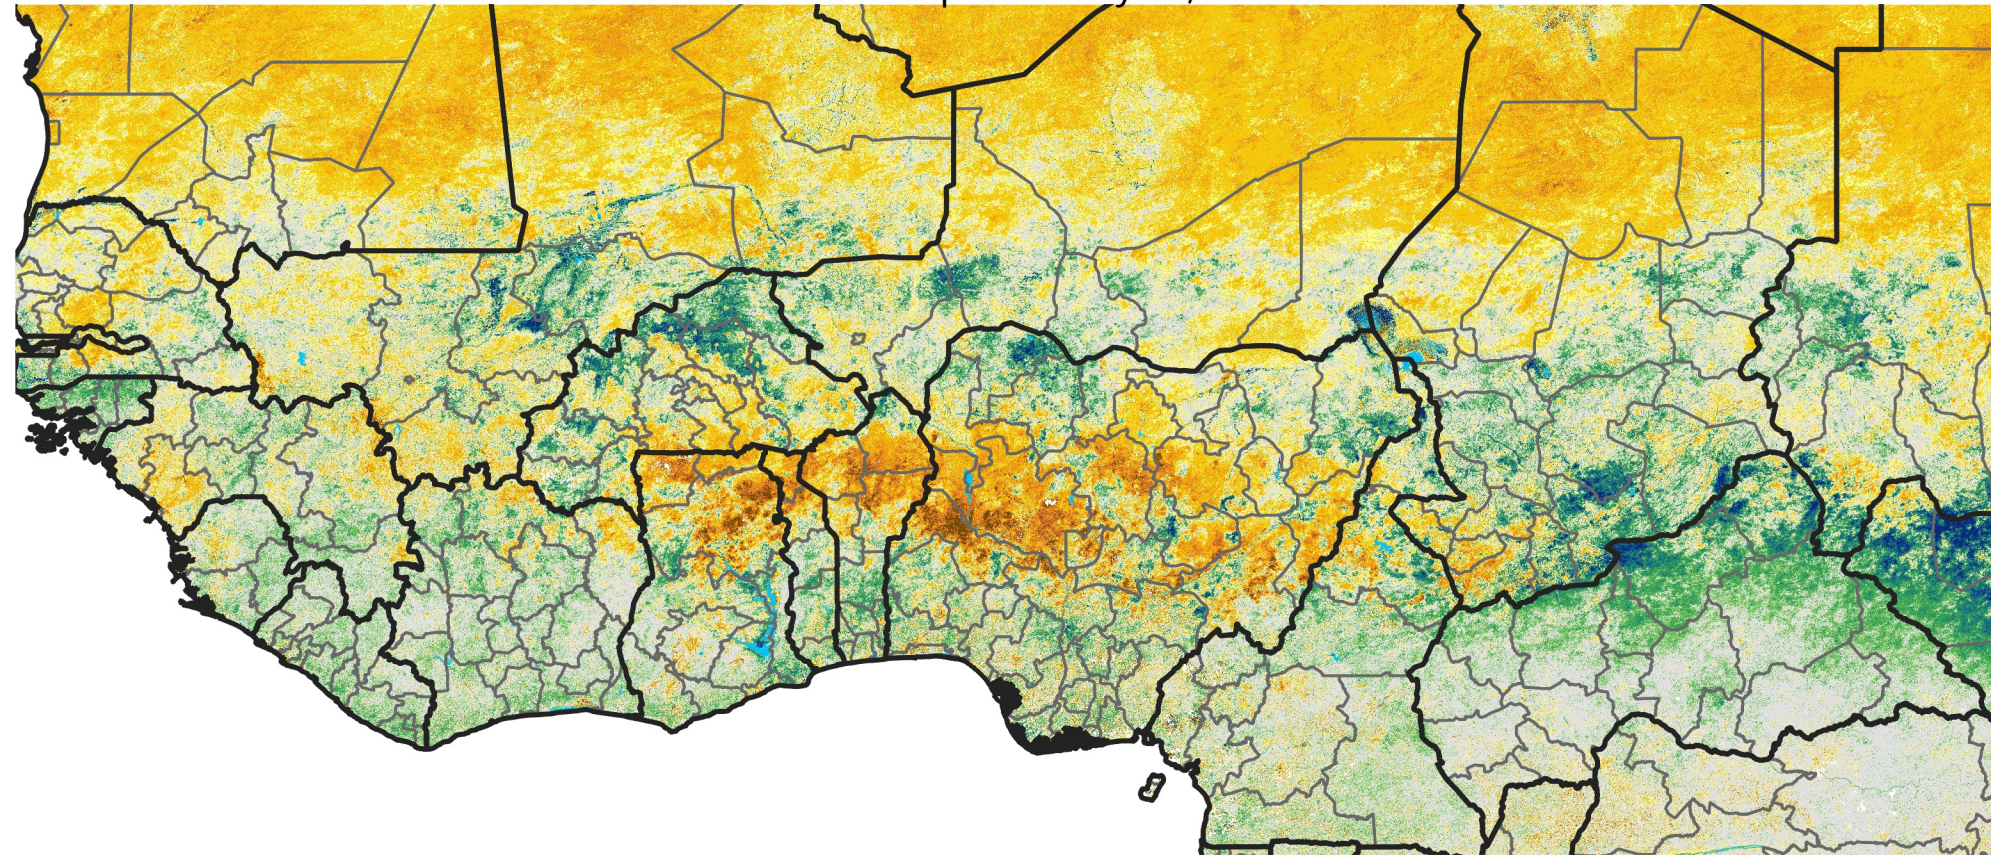

West Africa Percent of Mean NDVI

2026 / Mean (2012 - 2021)
Period 25 / Apr 26 - May 05, 2026

Percent of Normal