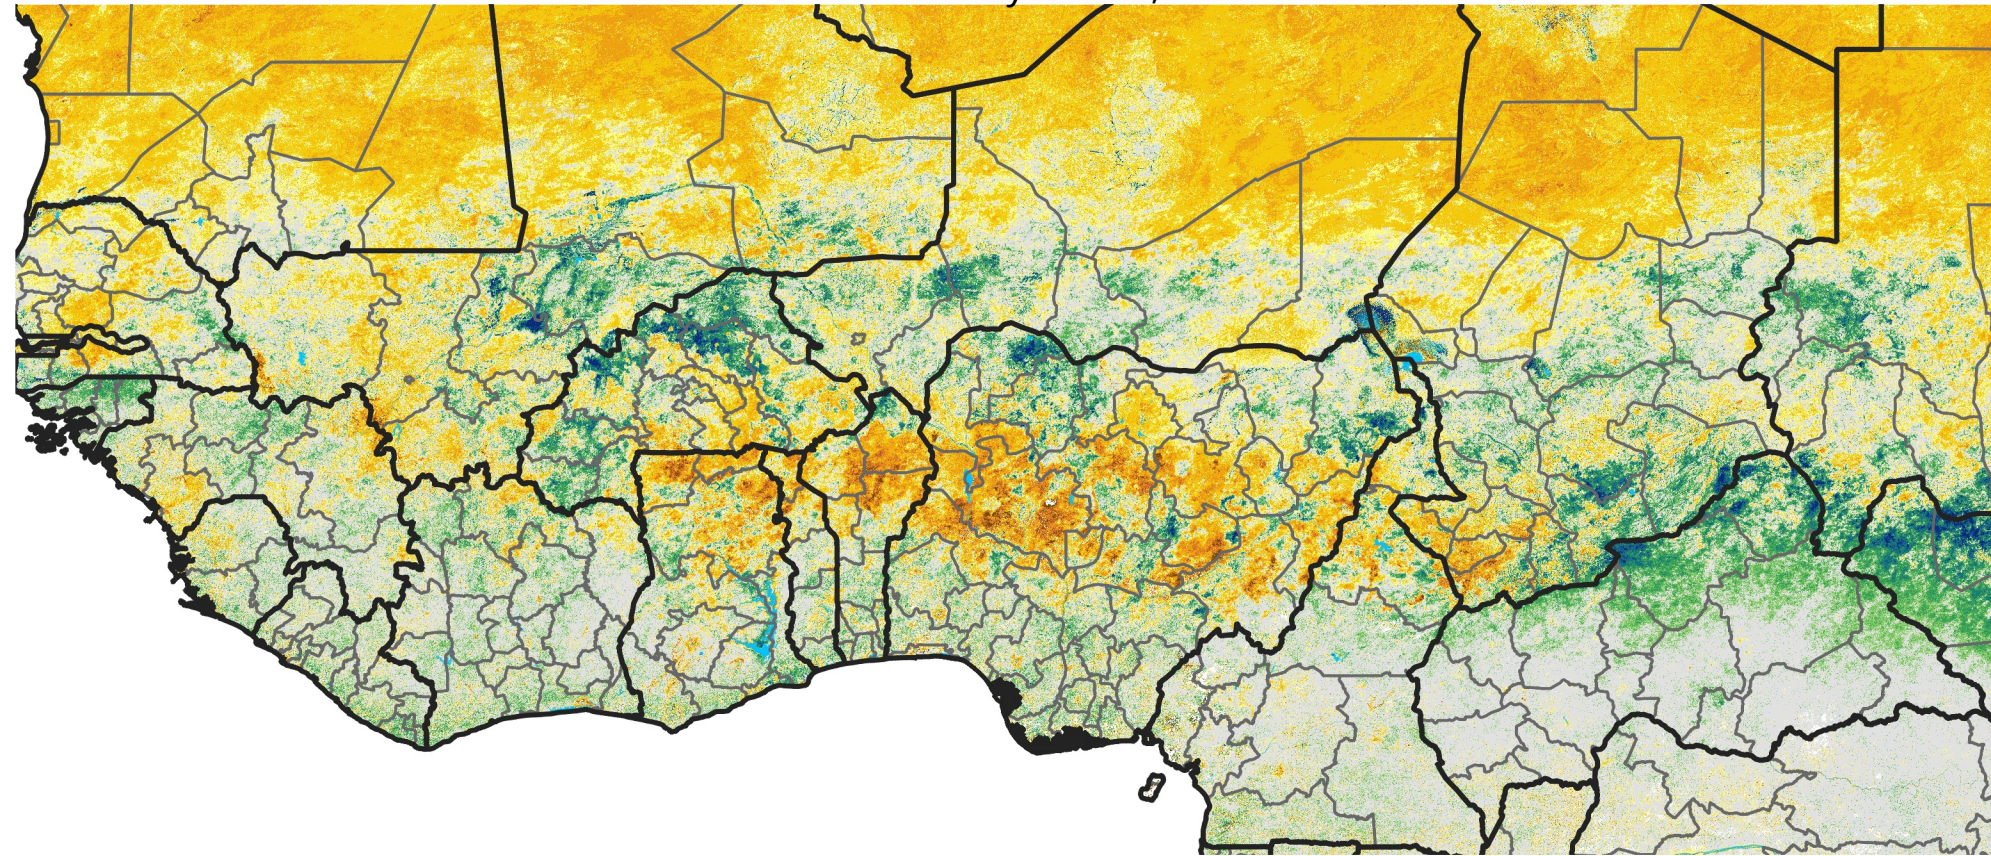

West Africa Percent of Mean NDVI

2026 / Mean (2012 - 2021)
Period 27 / May 06 - 15, 2026

Percent of Normal