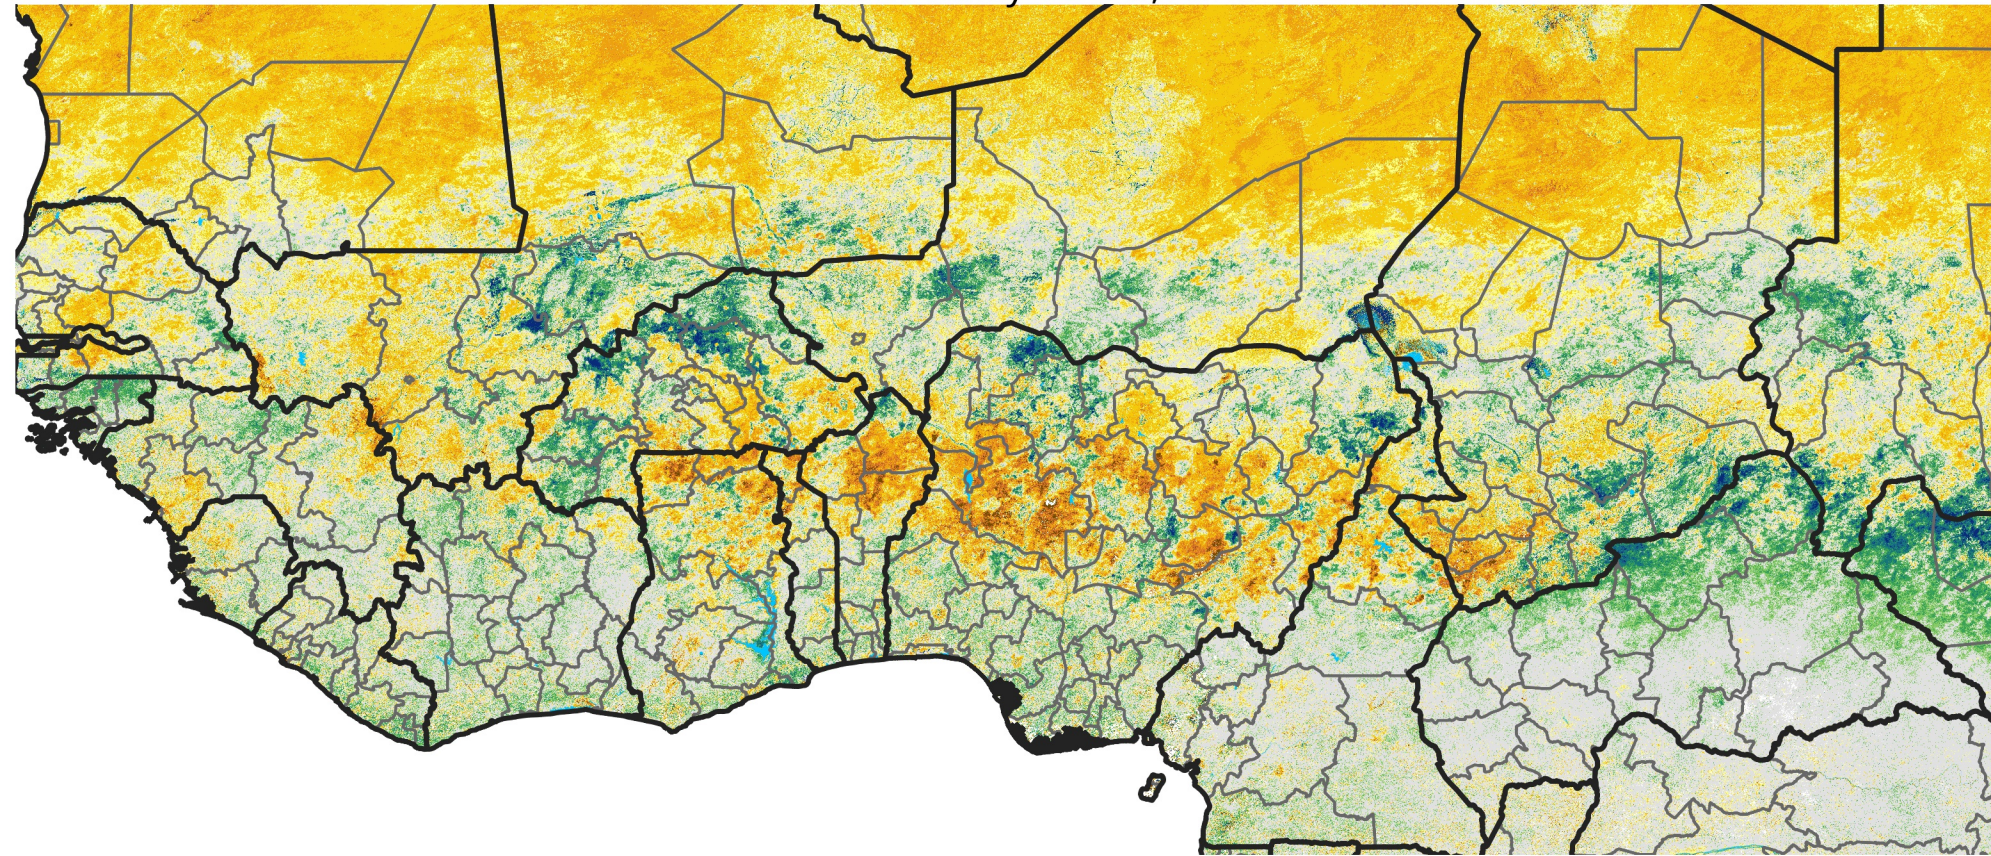

West Africa Percent of Mean NDVI

2026 / Mean (2012 - 2021)
Period 28 / May 11 - 20, 2026

Percent of Normal