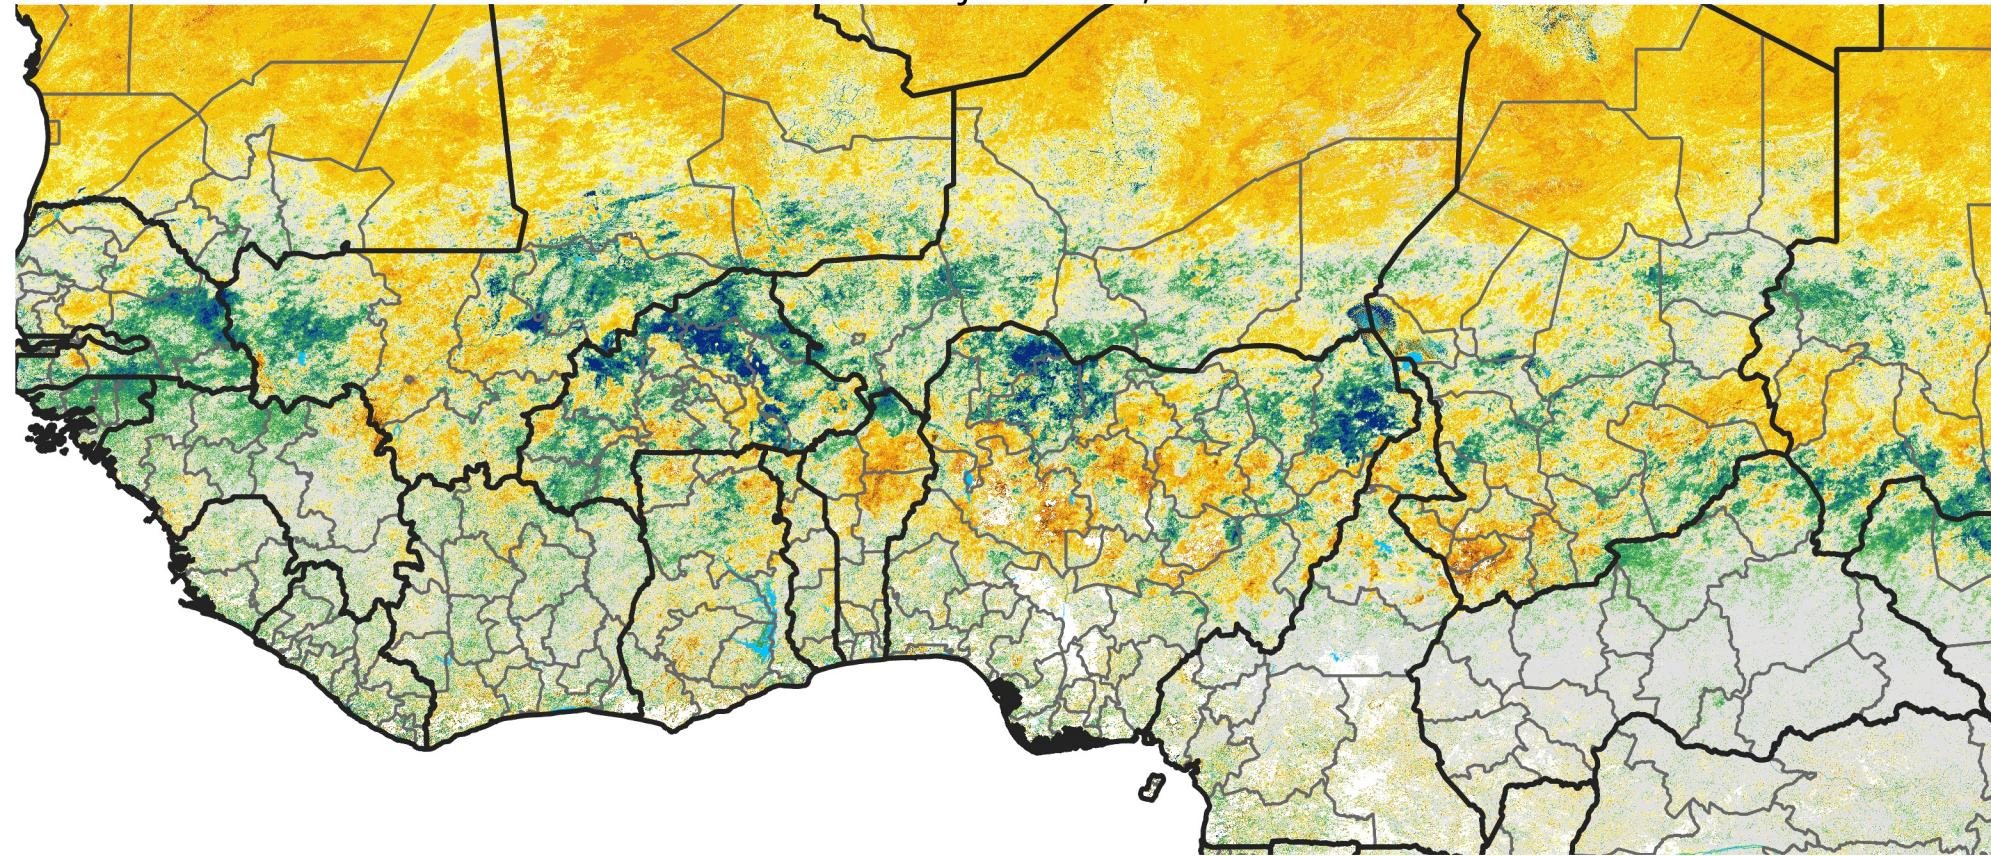

West Africa Percent of Mean NDVI

2026 / Mean (2012 - 2021)

Period 32 / Jun 01 - 10, 2026

Percent of Normal