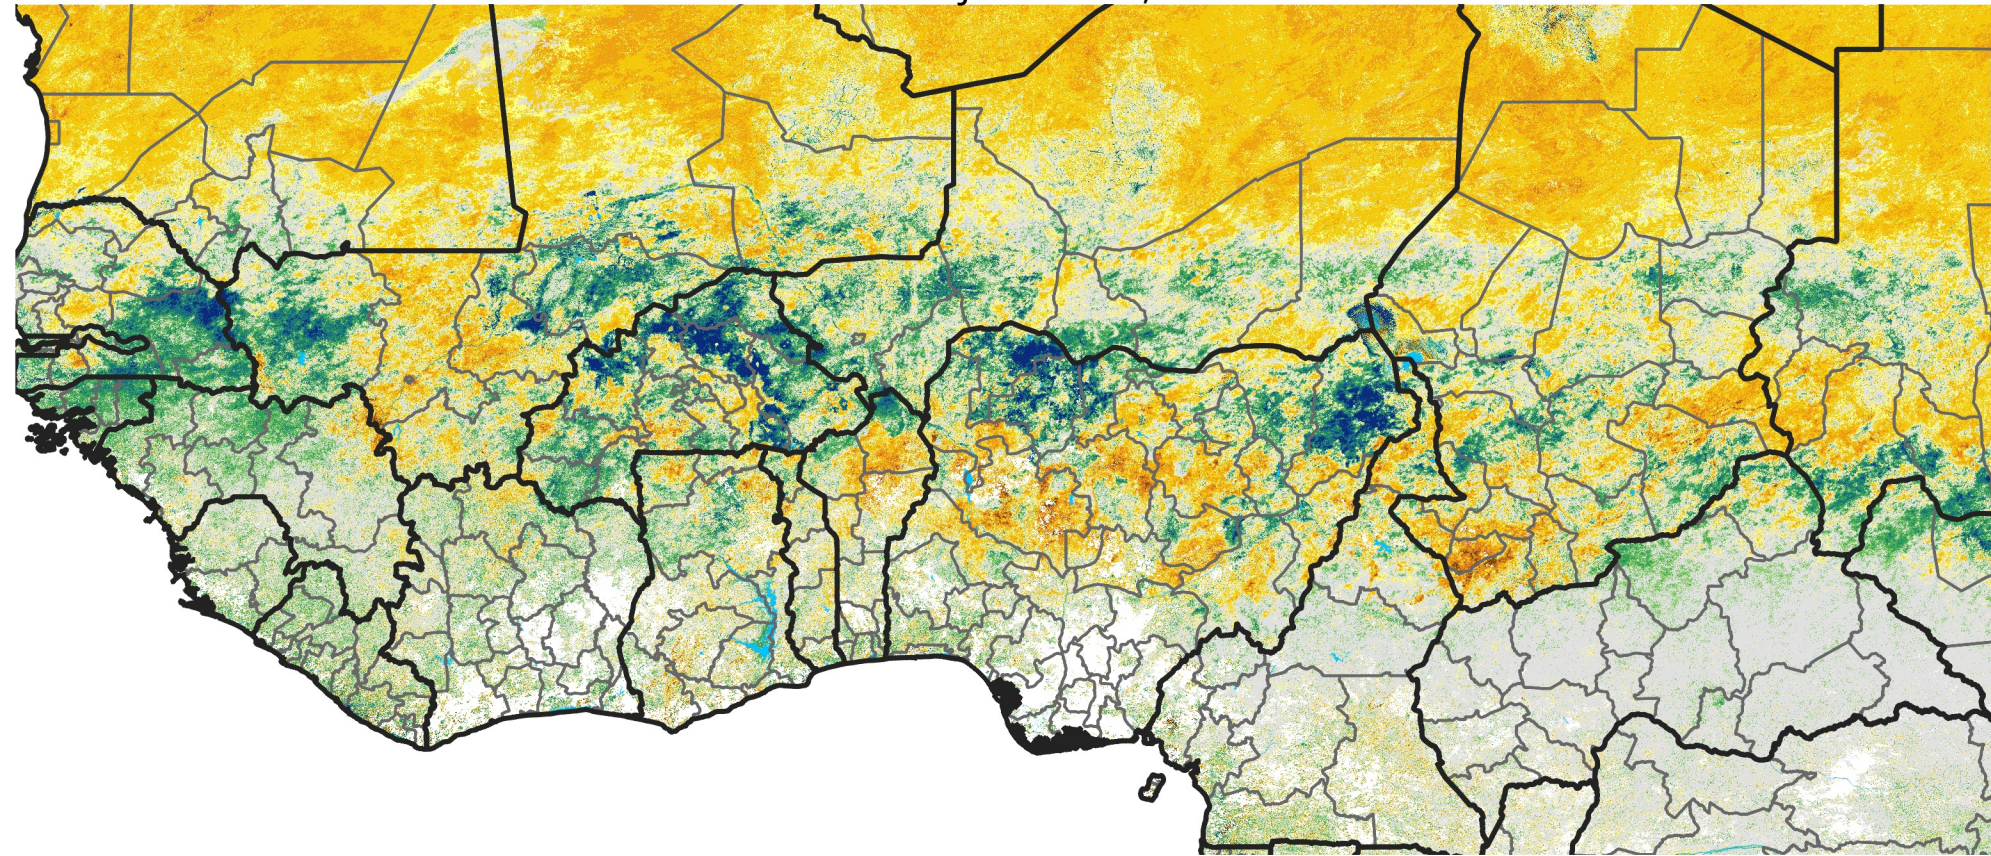

West Africa Percent of Mean NDVI

2026 / Mean (2012 - 2021)
Period 33 / Jun 06 - 15, 2026

Percent of Normal