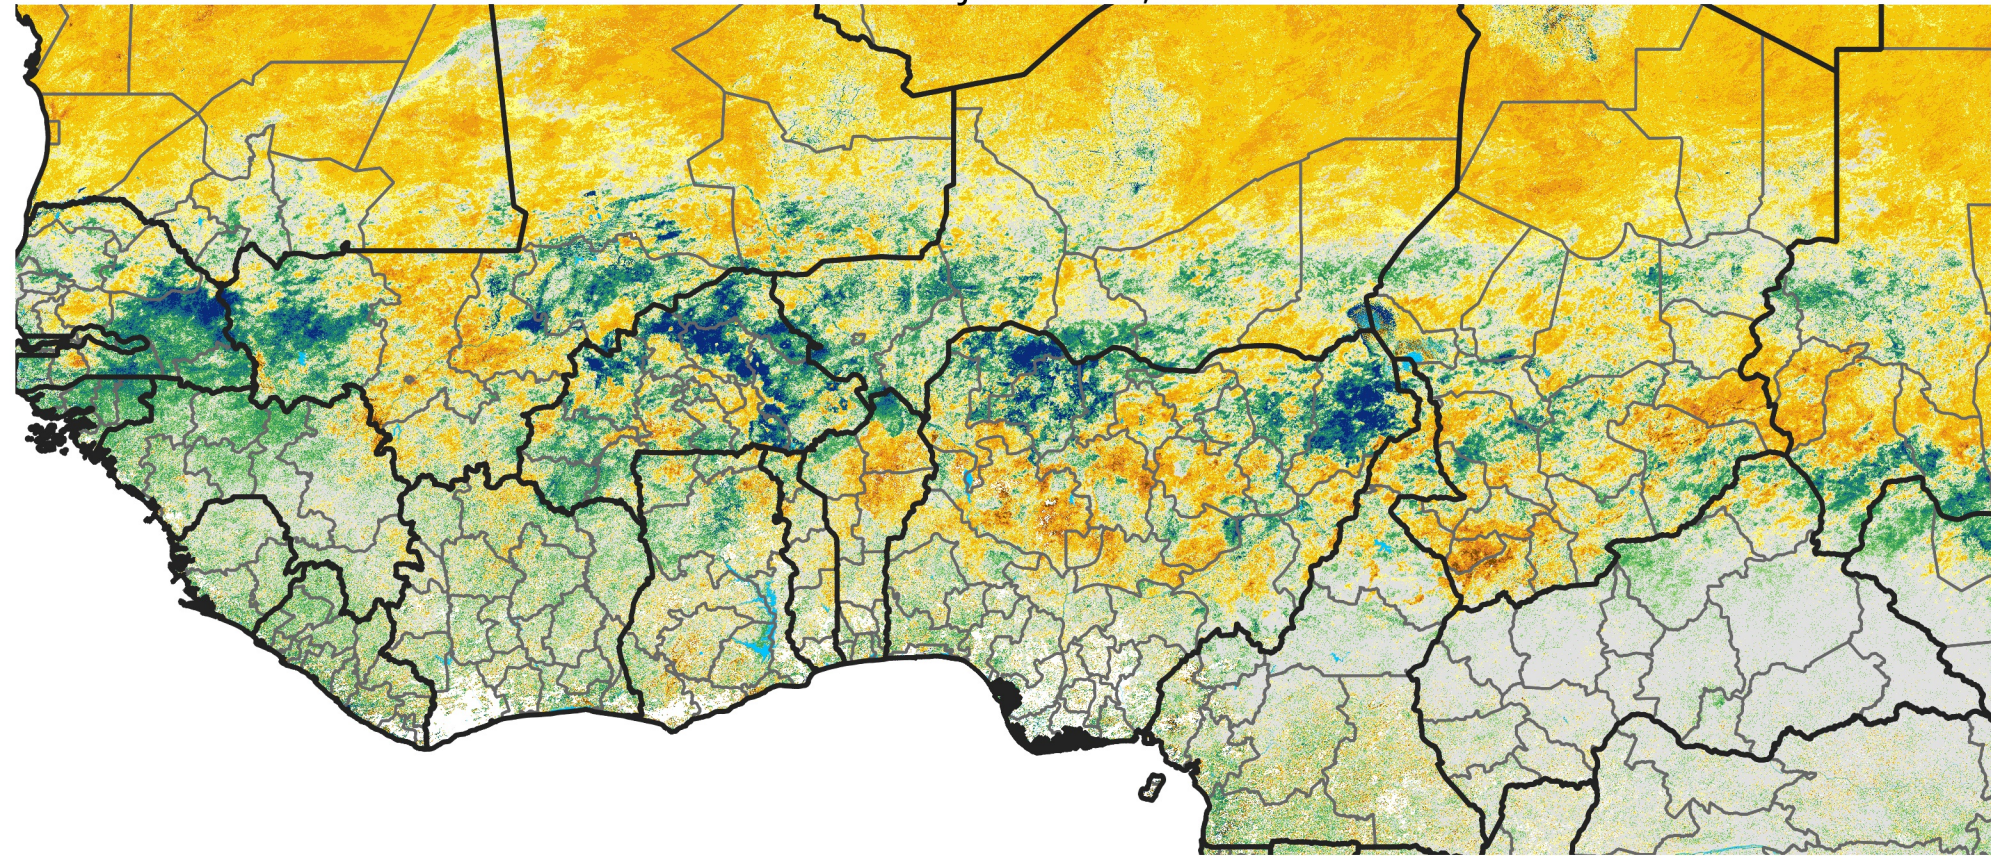

West Africa Percent of Mean NDVI

2026 / Mean (2012 - 2021)
Period 34 / Jun 11 - 20, 2026

Percent of Normal