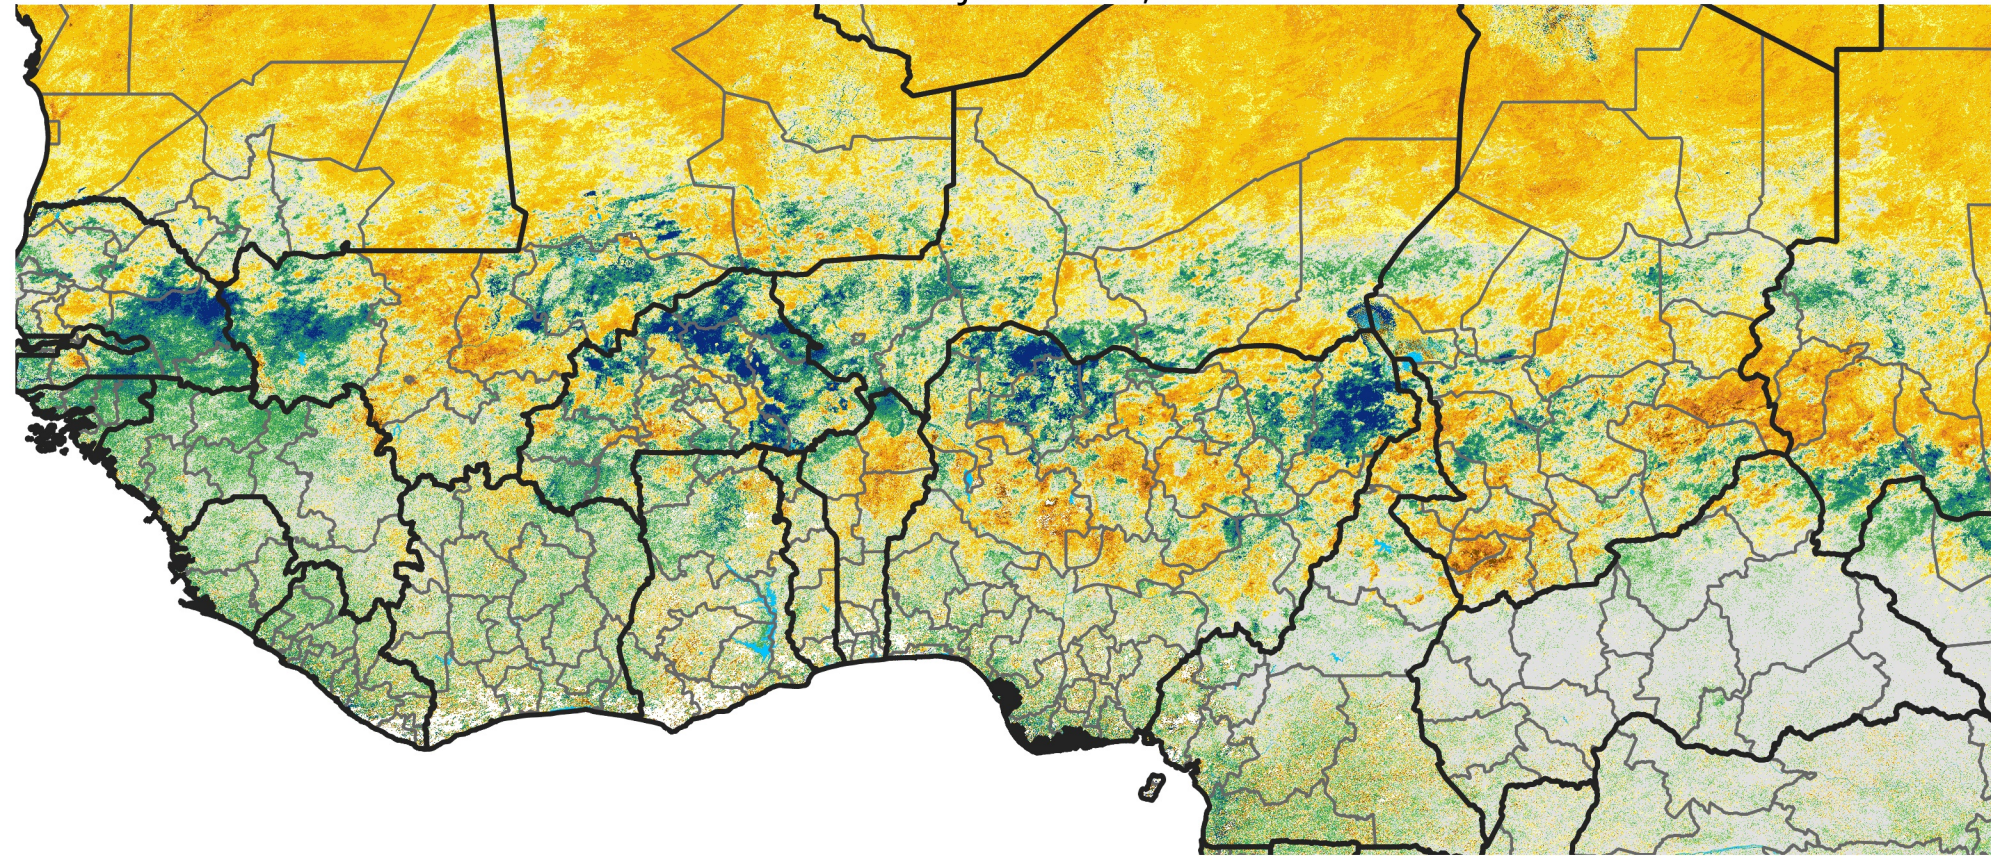

West Africa Percent of Mean NDVI

2026 / Mean (2012 - 2021)
Period 35 / Jun 16 - 25, 2026

Percent of Normal