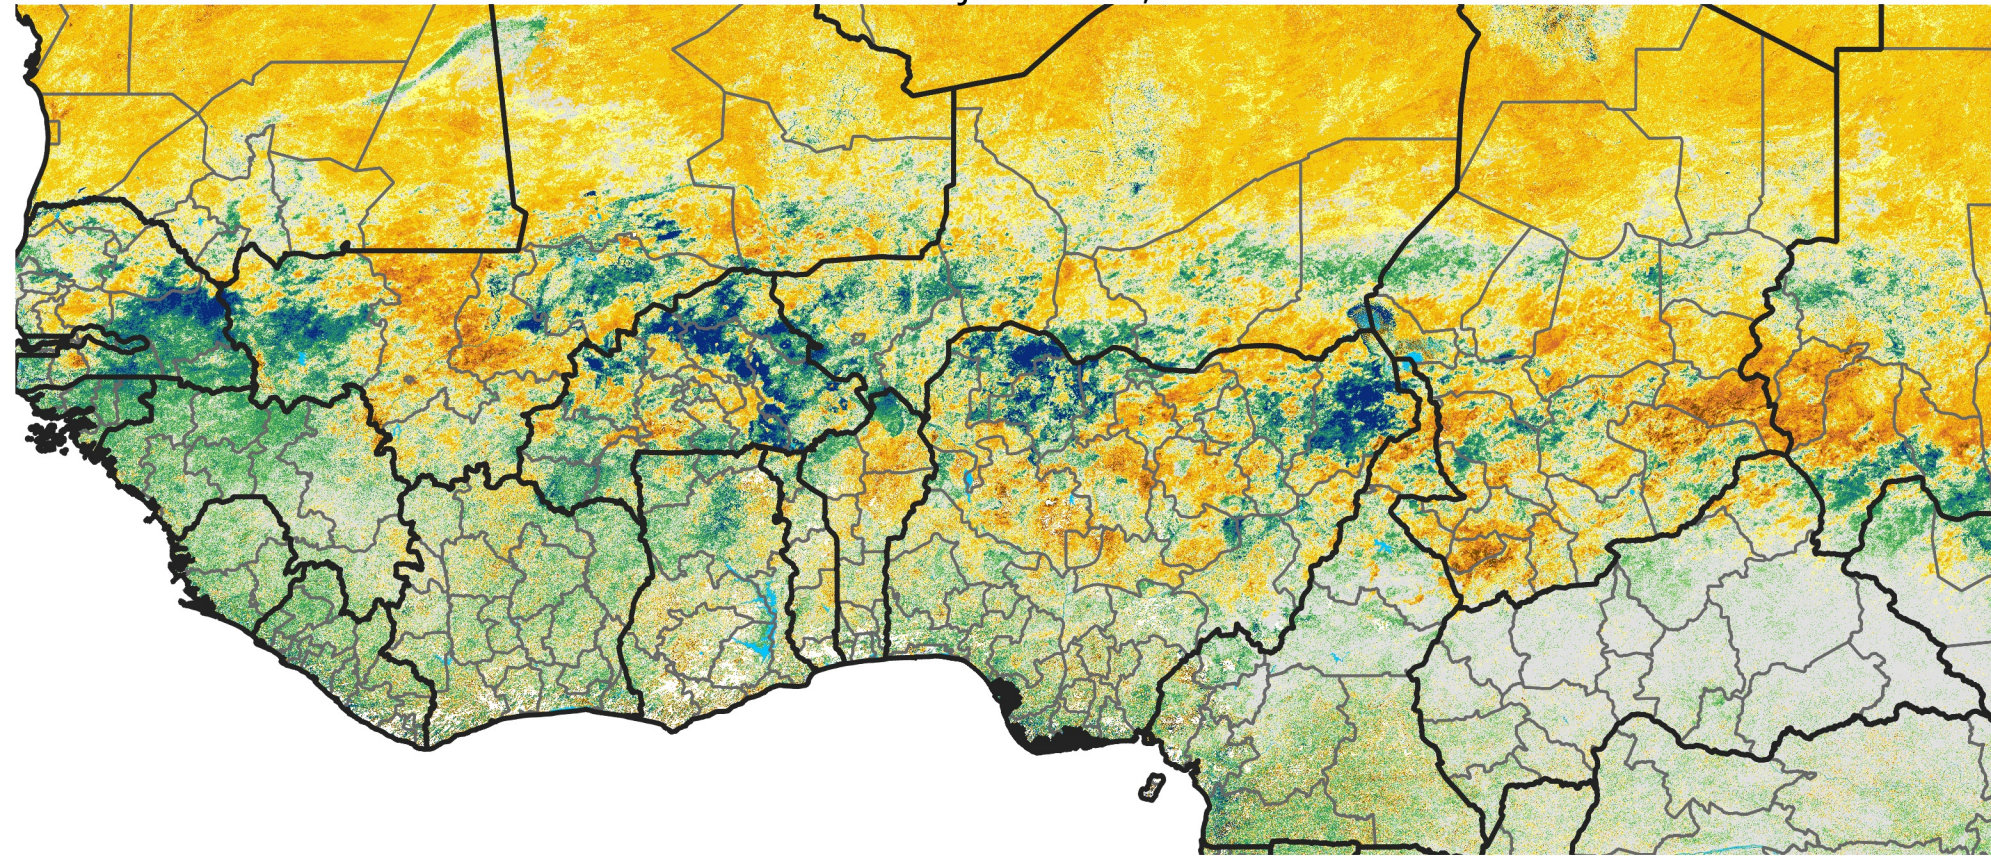

West Africa Percent of Mean NDVI

2026 / Mean (2012 - 2021)
Period 36 / Jun 21 - 30, 2026

Percent of Normal