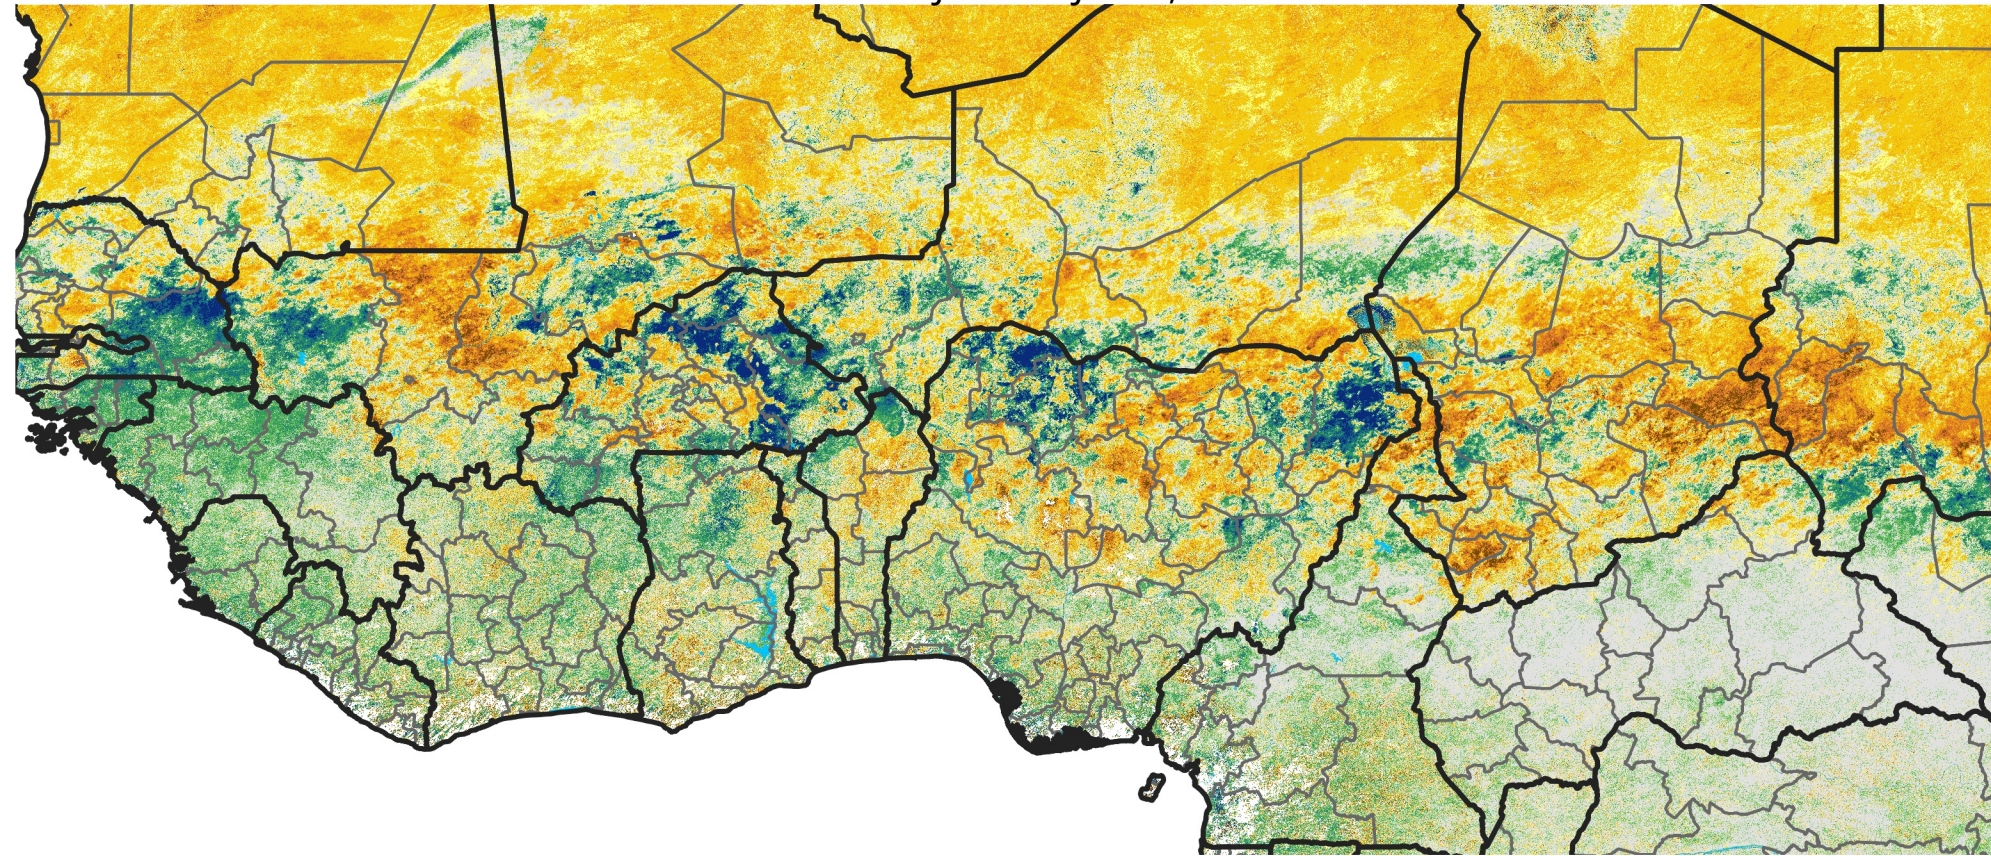

West Africa Percent of Mean NDVI

2026 / Mean (2012 - 2021)

Period 37 / Jun 26 - Jul 05, 2026

Percent of Normal