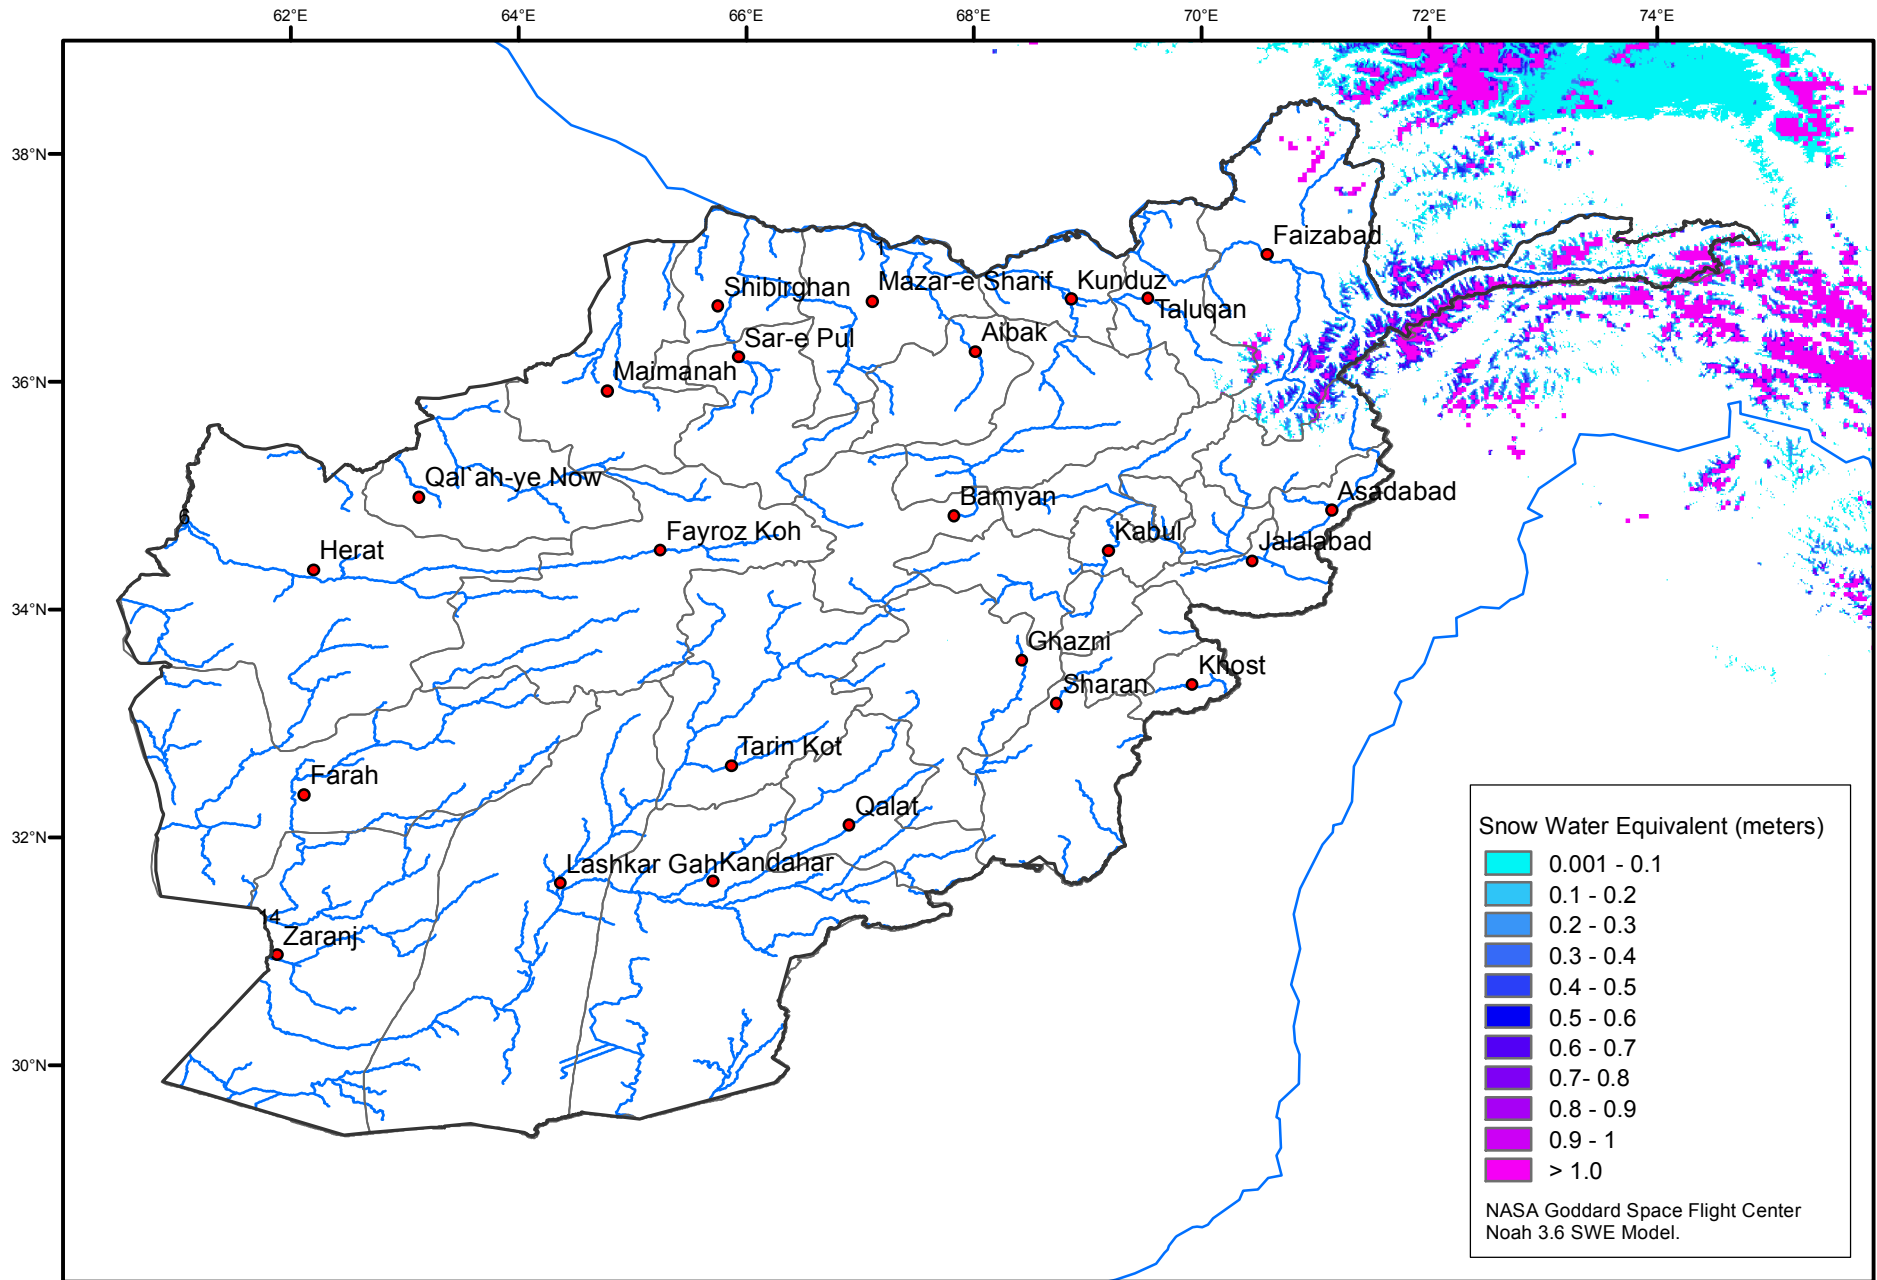

# Snow Water Equivalent by Province

September 12, 2001

Snow Water Equivalent (meters)

0.001 - 0.1
0.1 - 0.2
0.2 - 0.3
0.3 - 0.4
0.4 - 0.5
0.5 - 0.6
0.6 - 0.7
0.7 - 0.8
0.8 - 0.9
0.9 - 1
> 1.0

NASA Goddard Space Flight Center  
Noah 3.6 SWE Model.