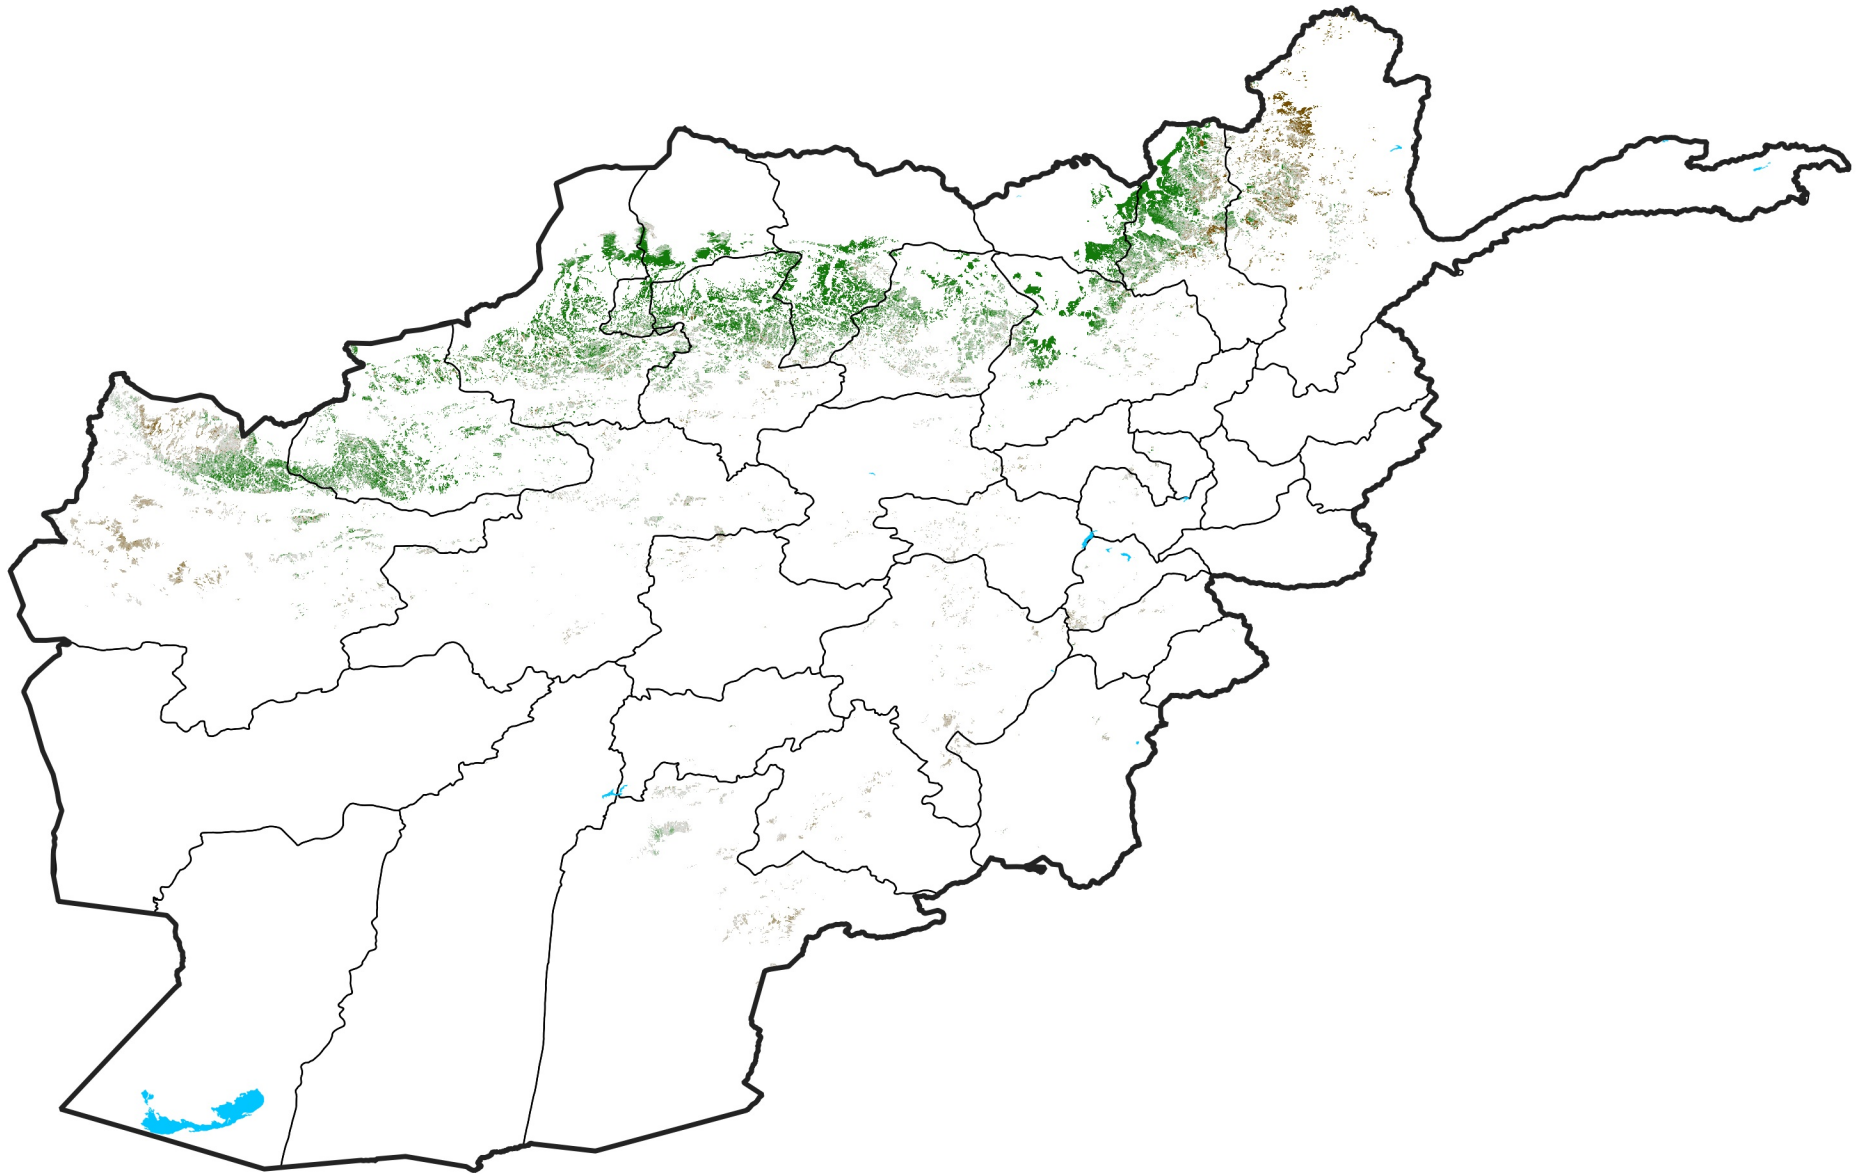

# Afghanistan Rainfed Agricultural Areas

## NDVI Difference

2012 minus 2011

Period 13 / May 01 - 10, 2012

### NDVI Difference

< -0.3   -0.2   -0.1   -0.05   0.05   0.1   0.2   >0.3

Negative

No Difference

Positive