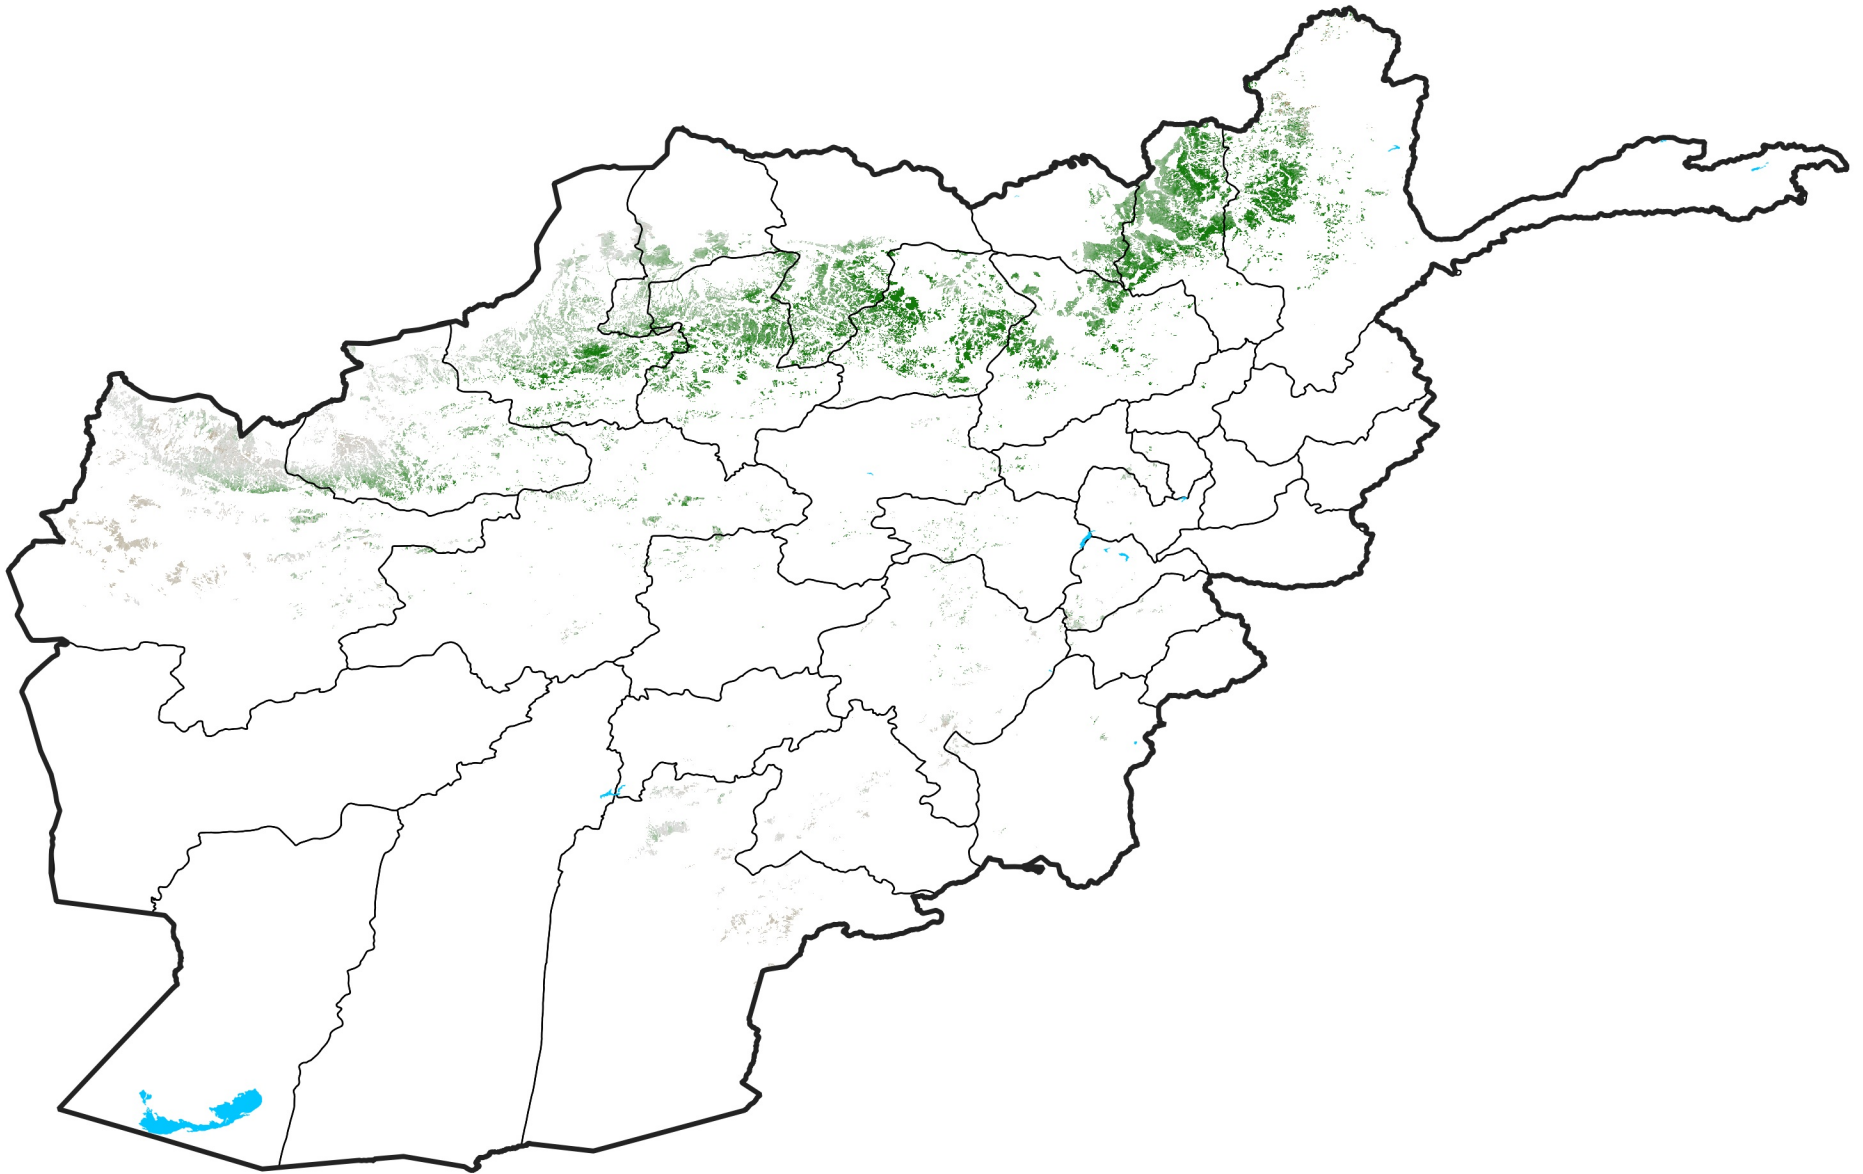

Afghanistan Rainfed Agricultural Areas

NDVI Difference

2012 minus 2011

Period 18 / June 21 - 30, 2012

NDVI Difference

< -0.3 -0.2 -0.1 -0.05 0.05 0.1 0.2 >0.3

Negative

No Difference

Positive