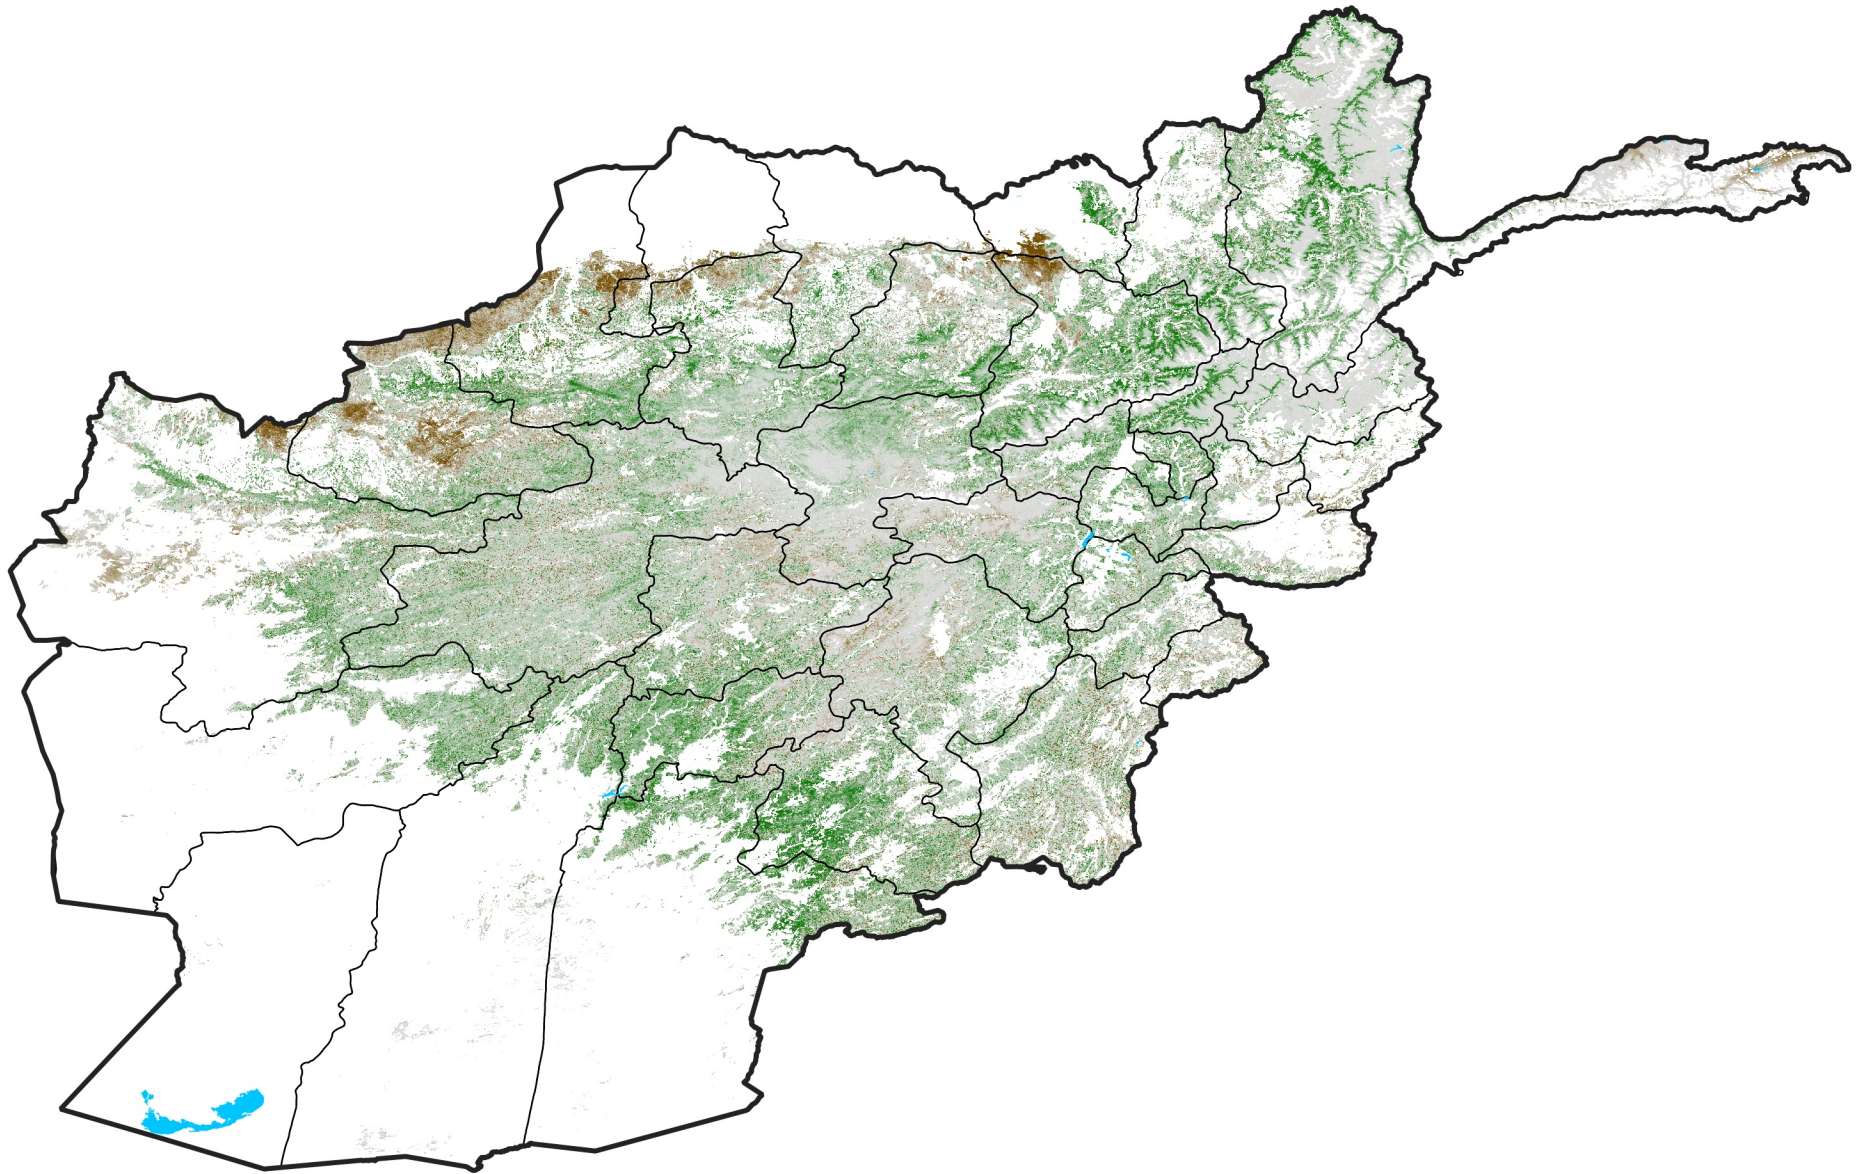

Afghanistan Rangeland Agricultural Areas

NDVI Difference

2016 minus 2015

Period 09 / March 21 - 31, 2016

NDVI Difference

< -0.3 -0.2 -0.1 -0.05 0.05 0.1 0.2 >0.3

Negative

No Difference

Positive