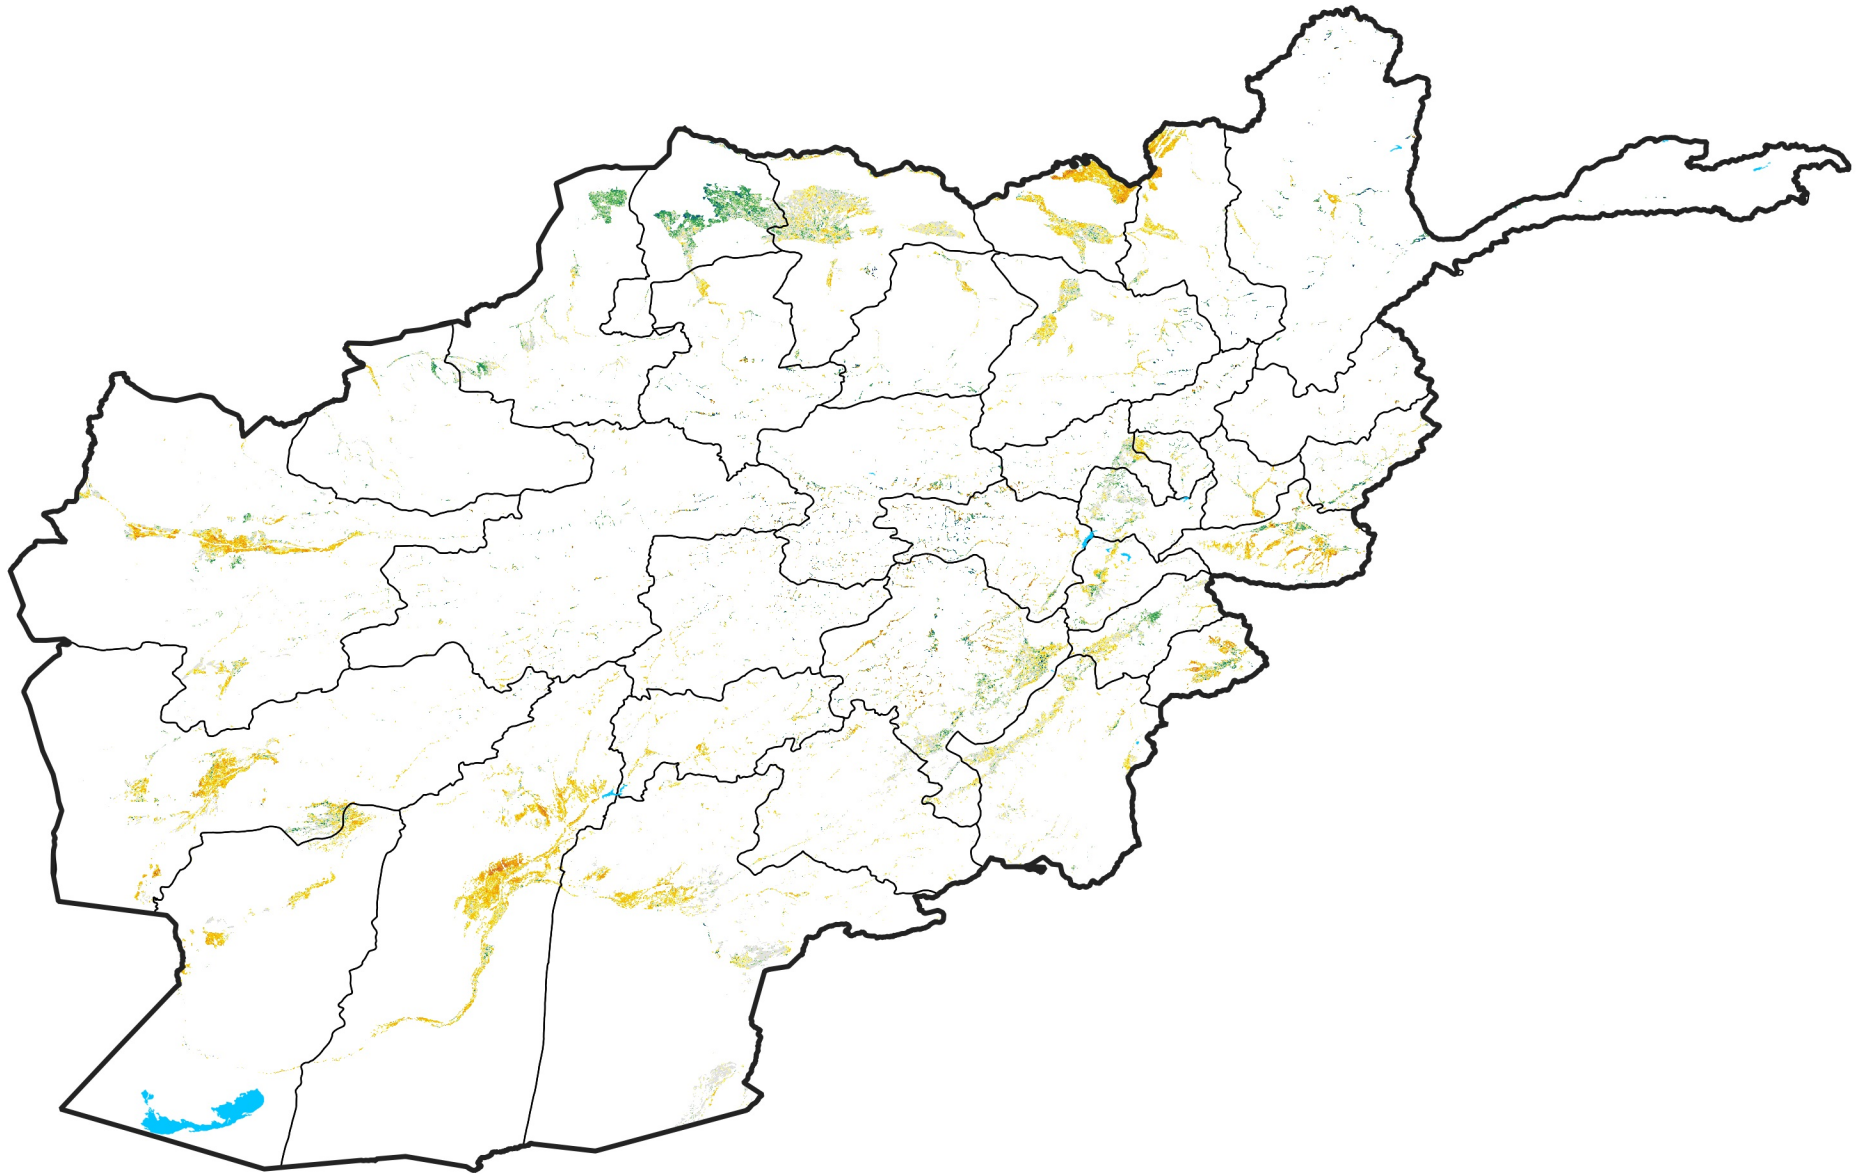

Afghanistan Irrigated Agricultural Areas

Percent of Mean NDVI

2003 / mean (2003 - 2022)

Period 01 / January 01 - 10, 2003

Percent of Normal