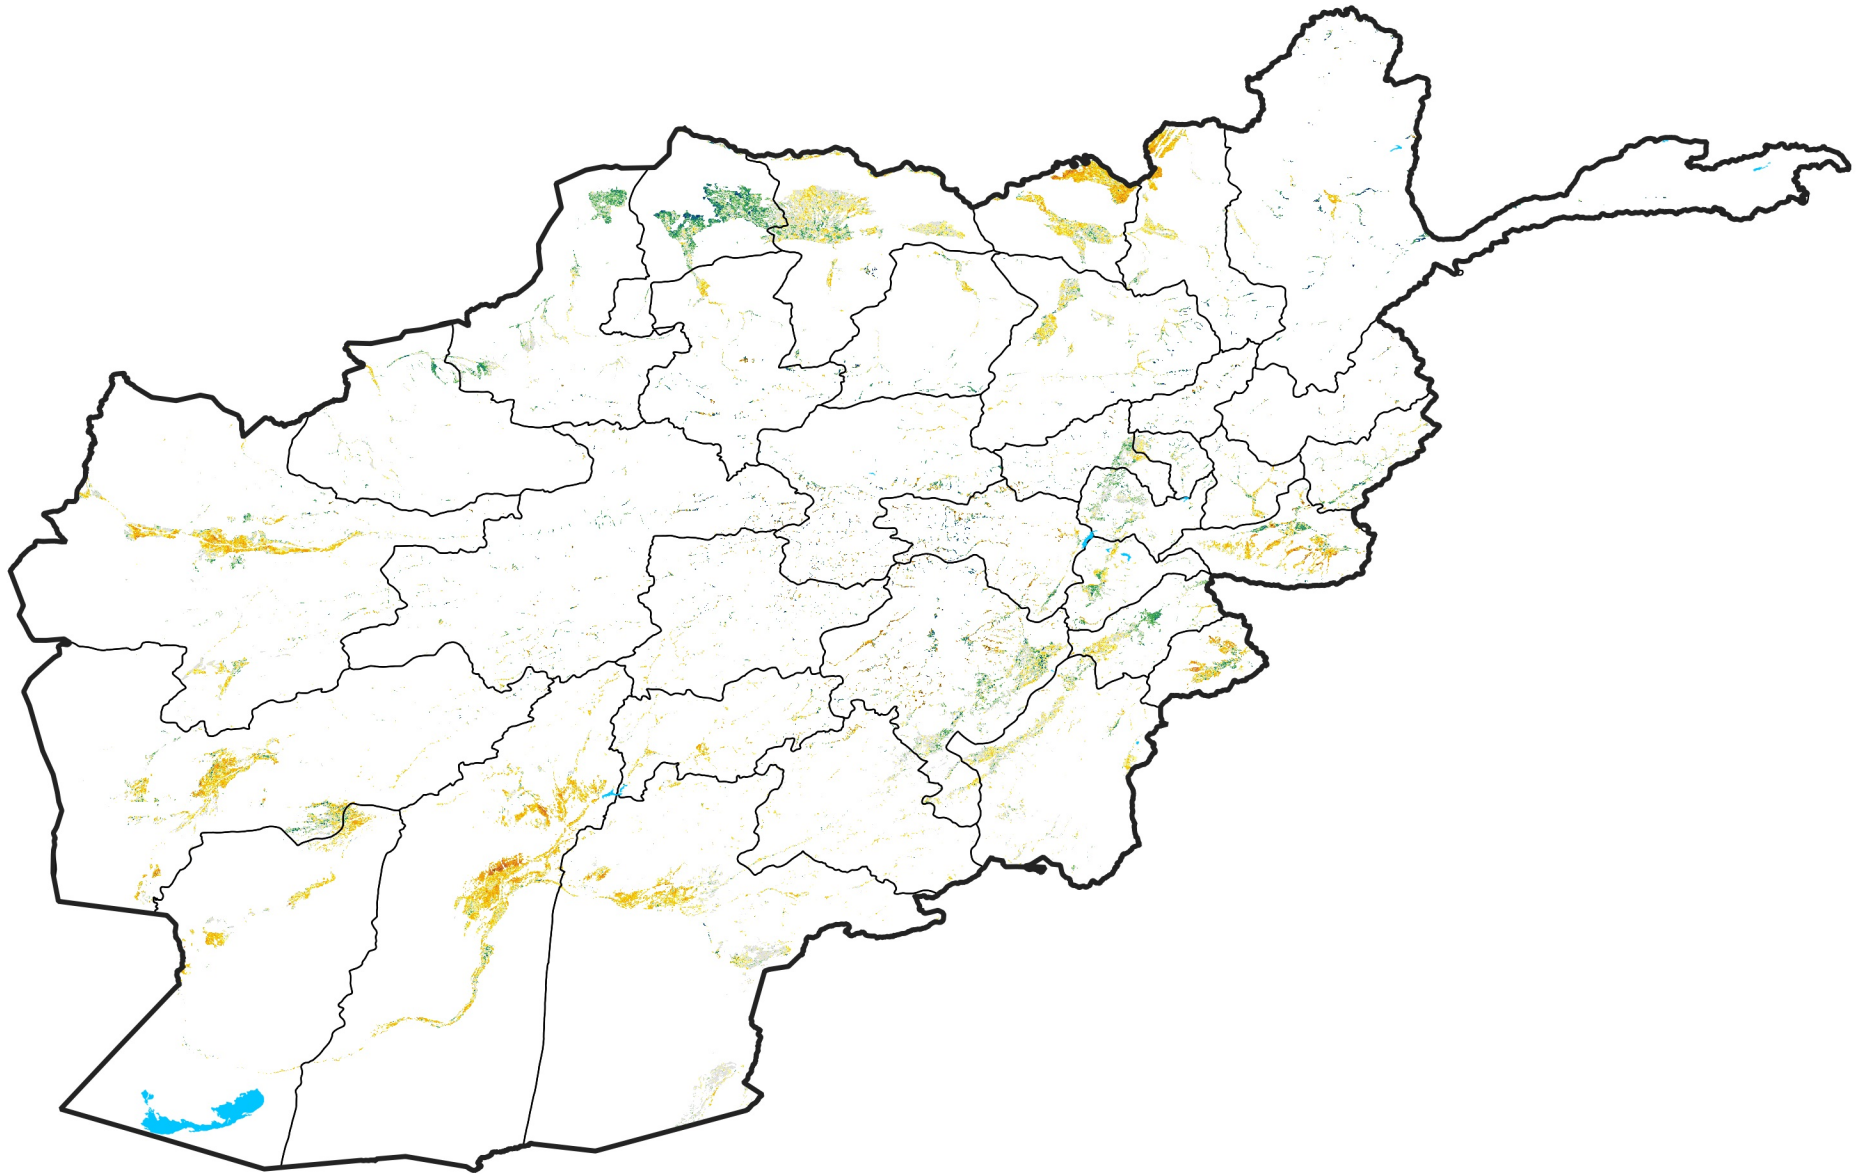

Afghanistan Irrigated Agricultural Areas

Percent of Mean NDVI

2003 / mean (2003 - 2022)

Period 02 / January 11 - 20, 2003

Percent of Normal