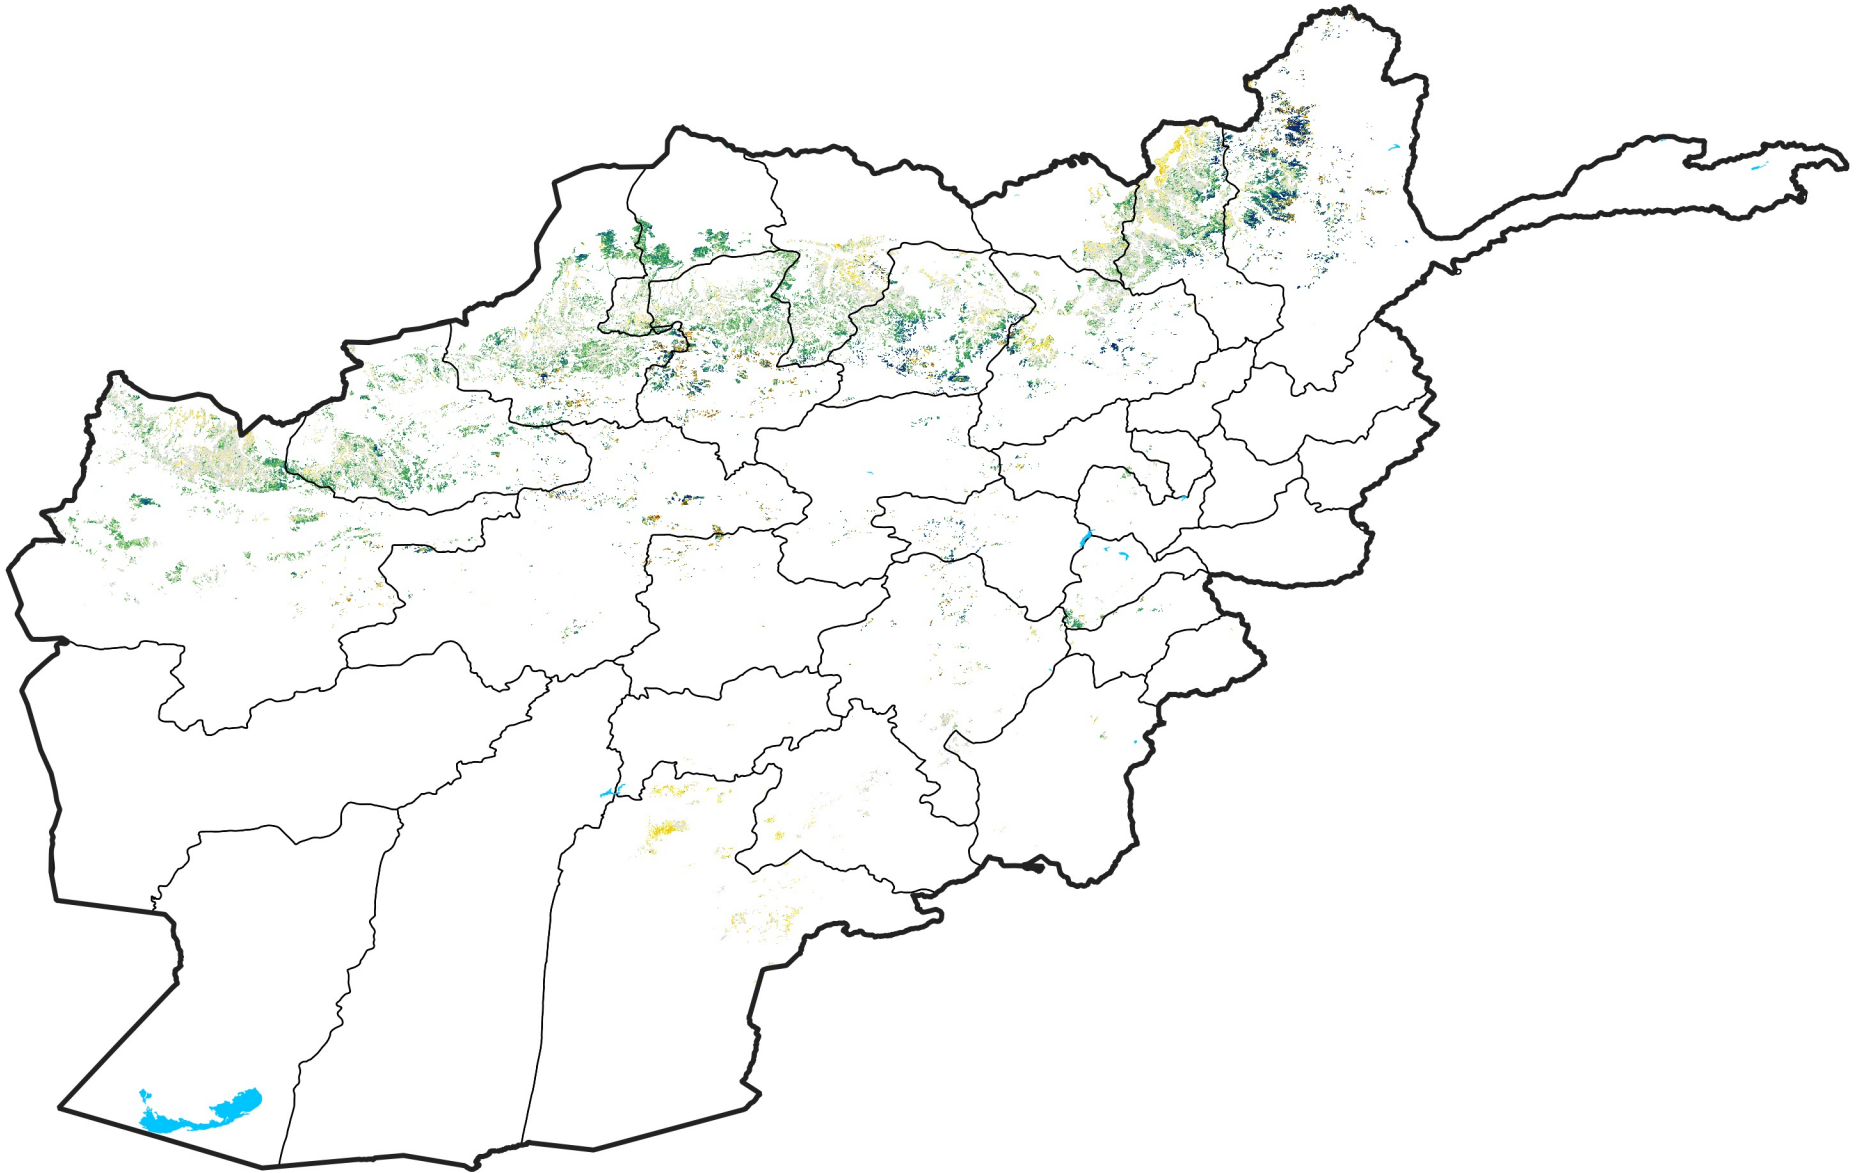

Afghanistan Rainfed Agricultural Areas

Percent of Mean NDVI

2003 / mean (2003 - 2022)

Period 02 / January 11 - 20, 2003

Percent of Normal