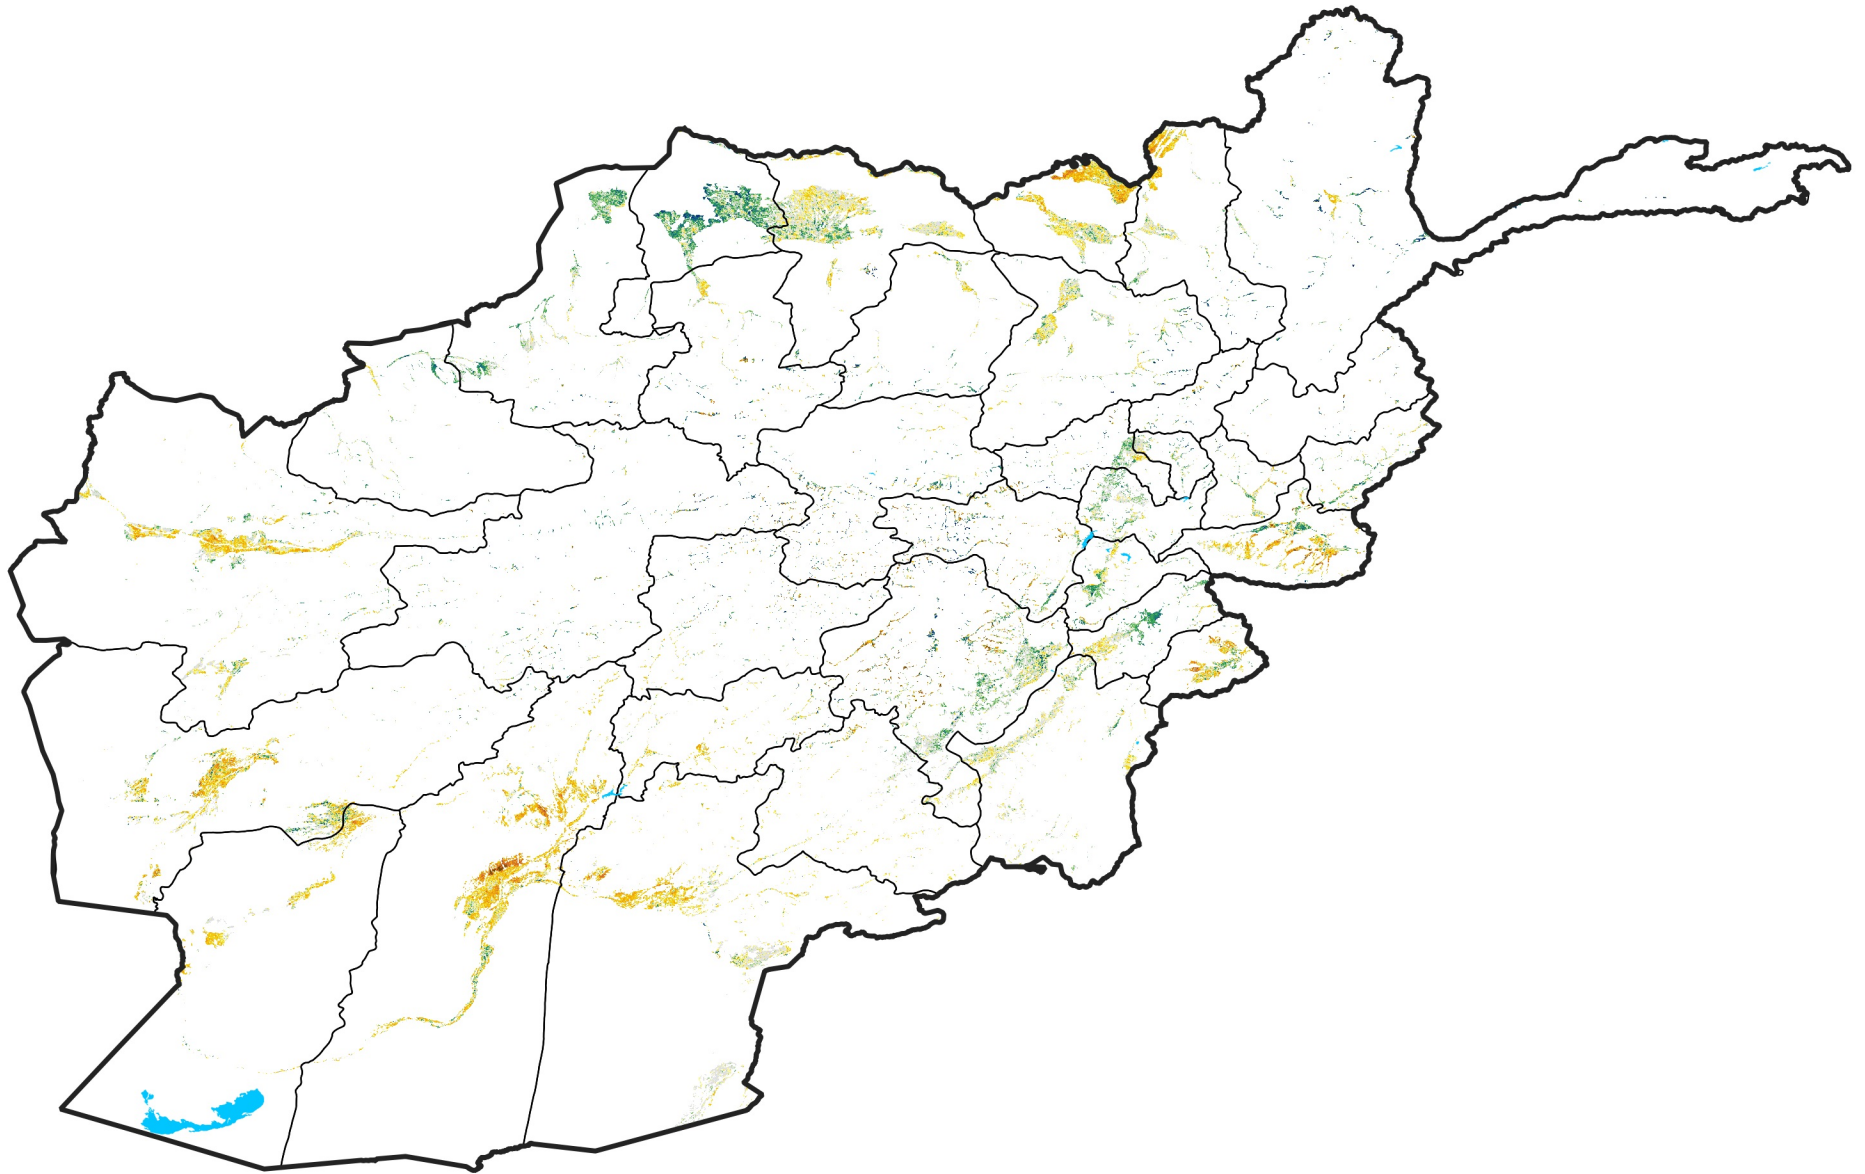

Afghanistan Irrigated Agricultural Areas

Percent of Mean NDVI

2003 / mean (2003 - 2022)

Period 03 / January 21 - 31, 2003

Percent of Normal