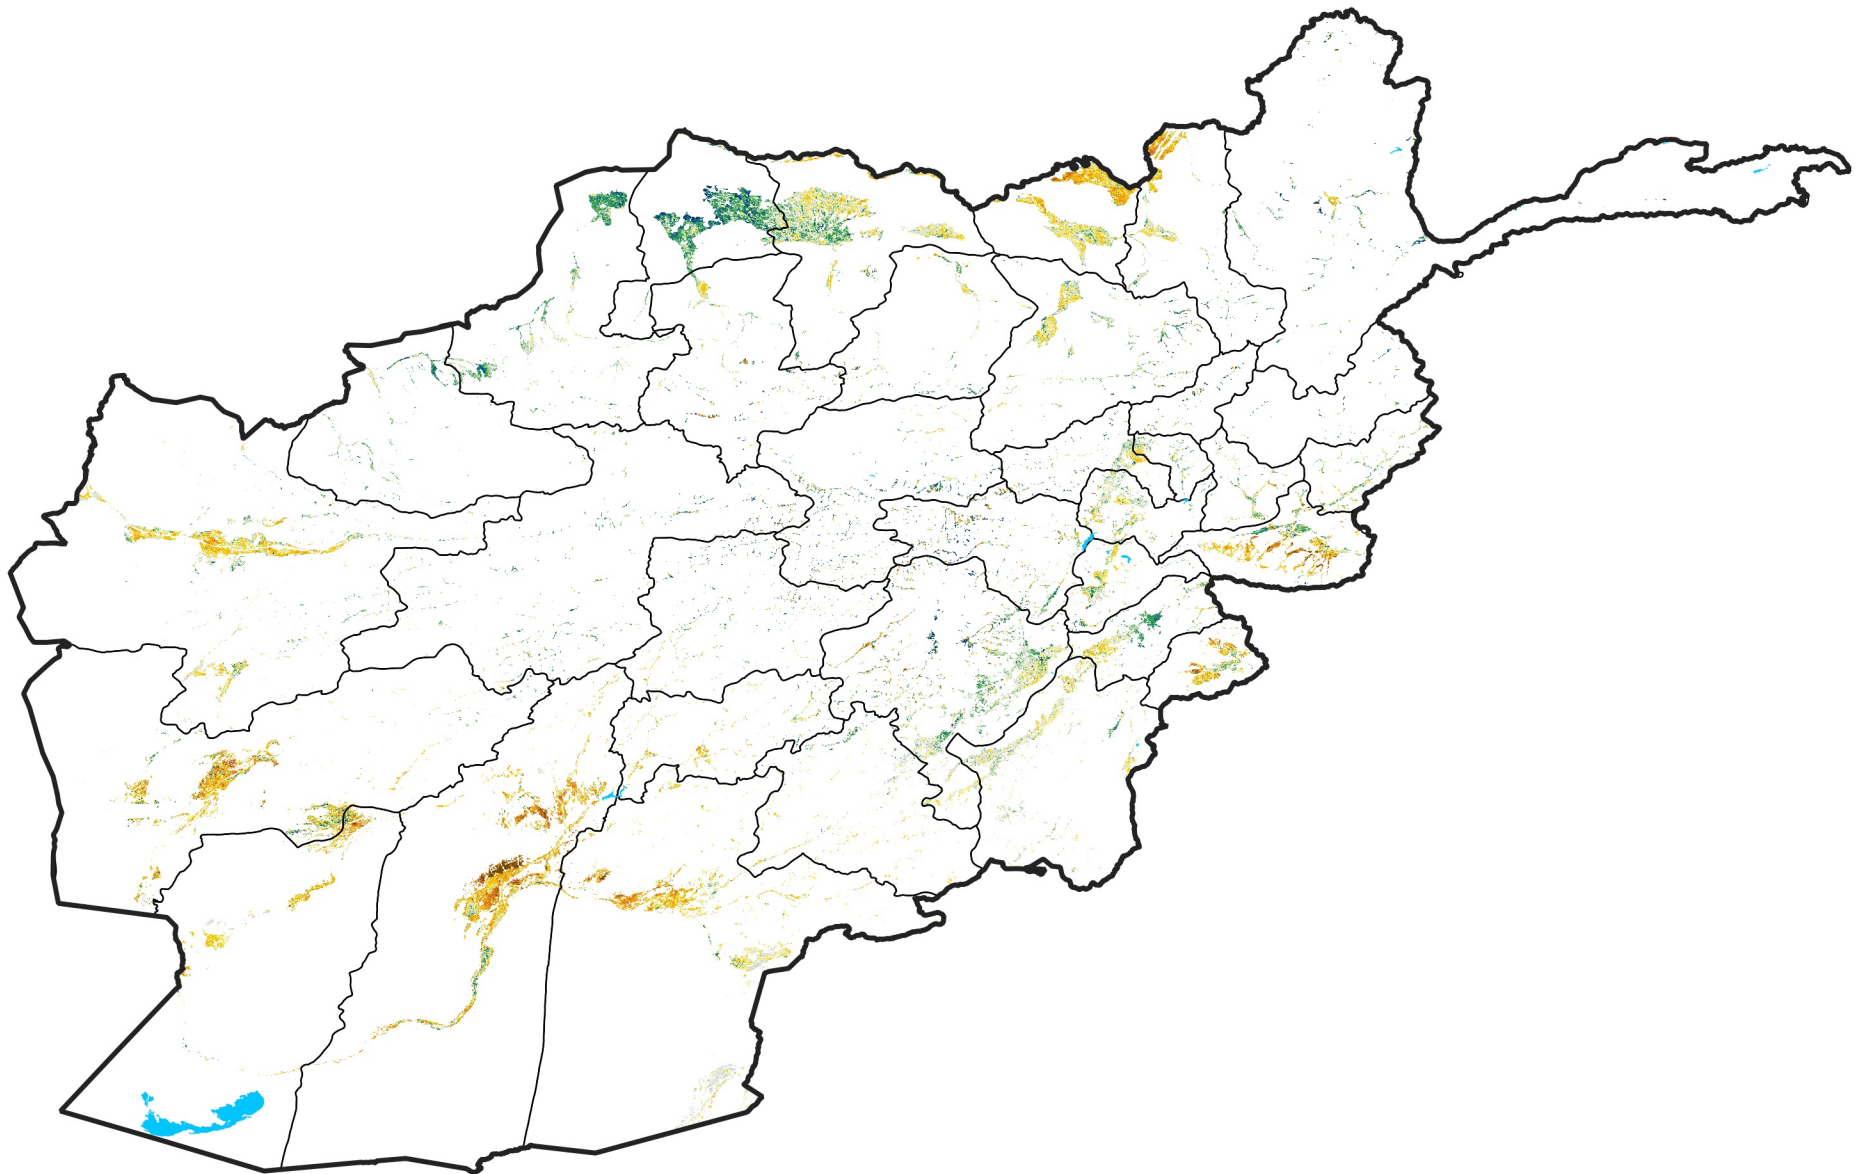

Afghanistan Irrigated Agricultural Areas

Percent of Mean NDVI

2003 / mean (2003 - 2022)

Period 05 / February 11 - 20, 2003

Percent of Normal