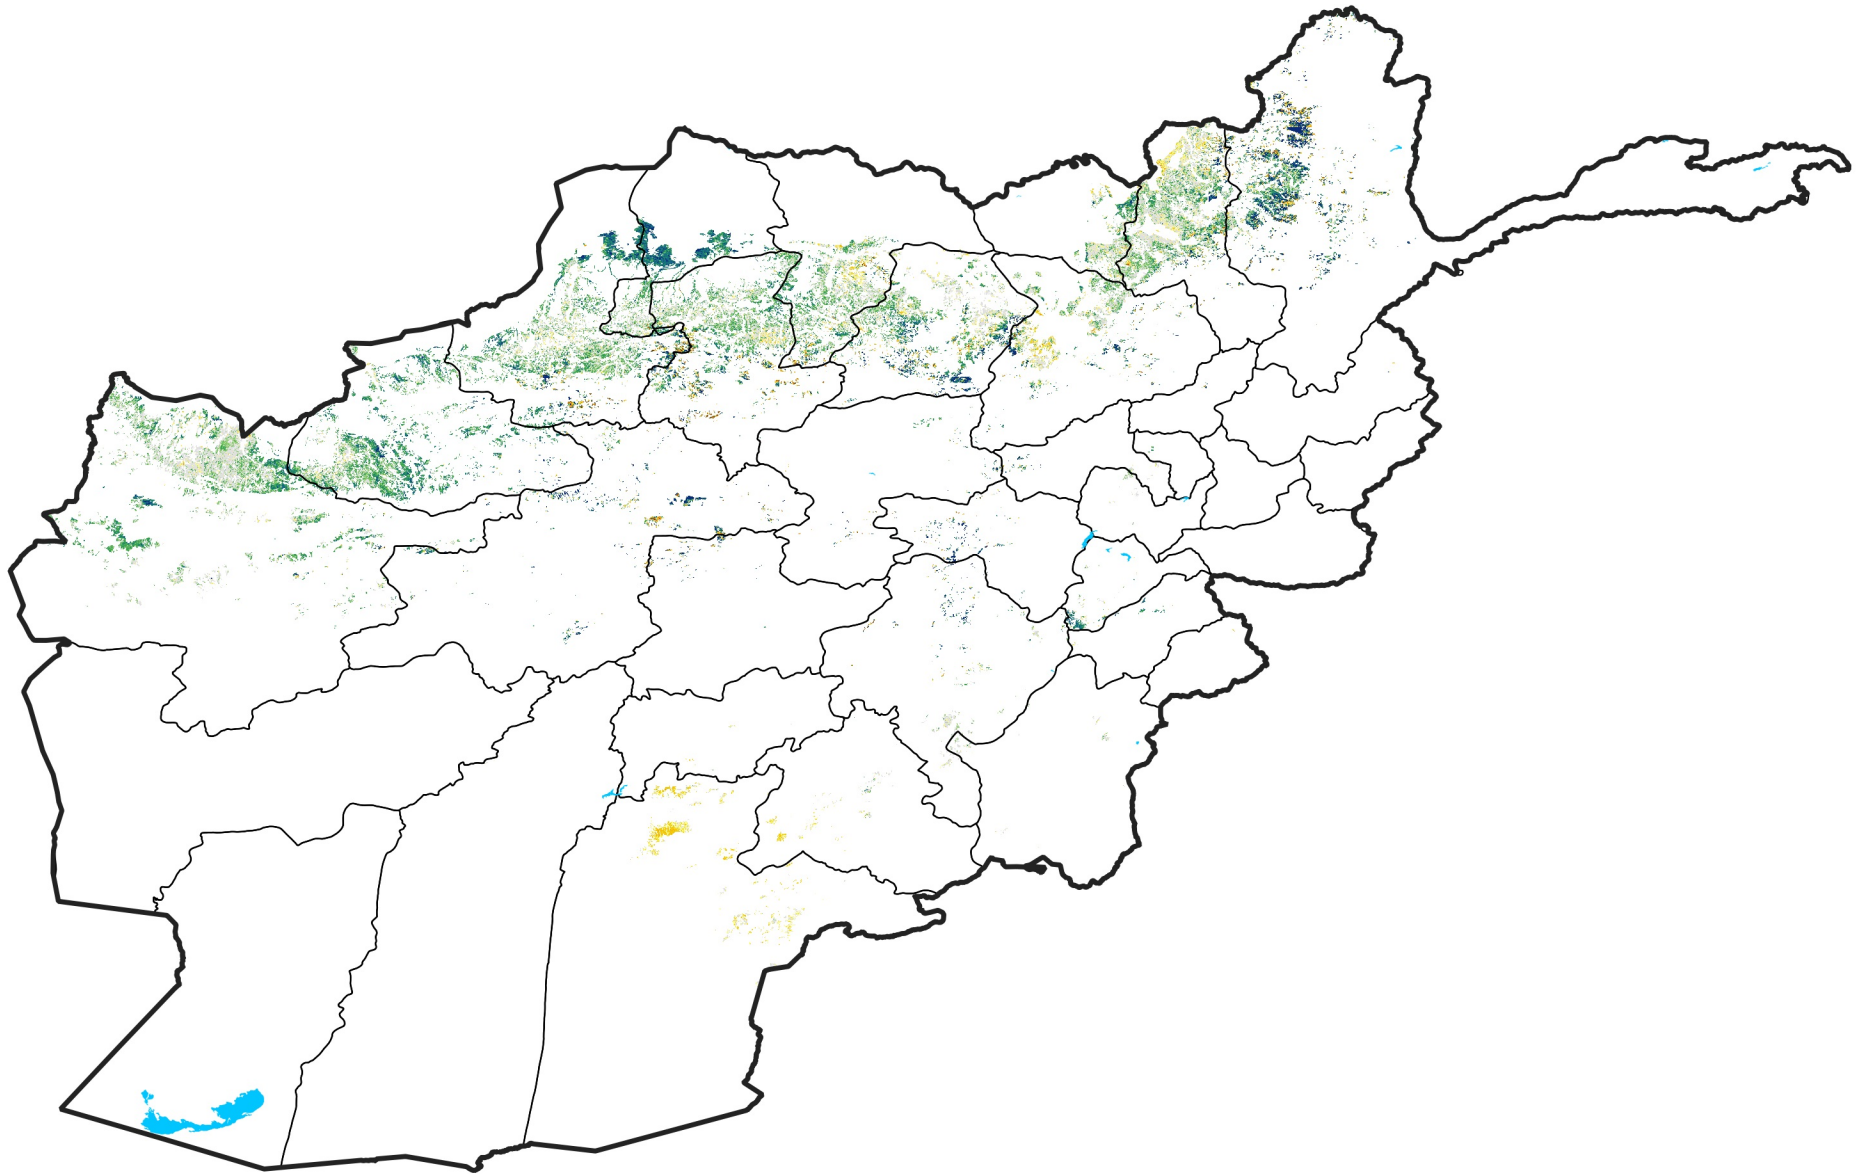

Afghanistan Rainfed Agricultural Areas

Percent of Mean NDVI

2003 / mean (2003 - 2022)

Period 05 / February 11 - 20, 2003

Percent of Normal