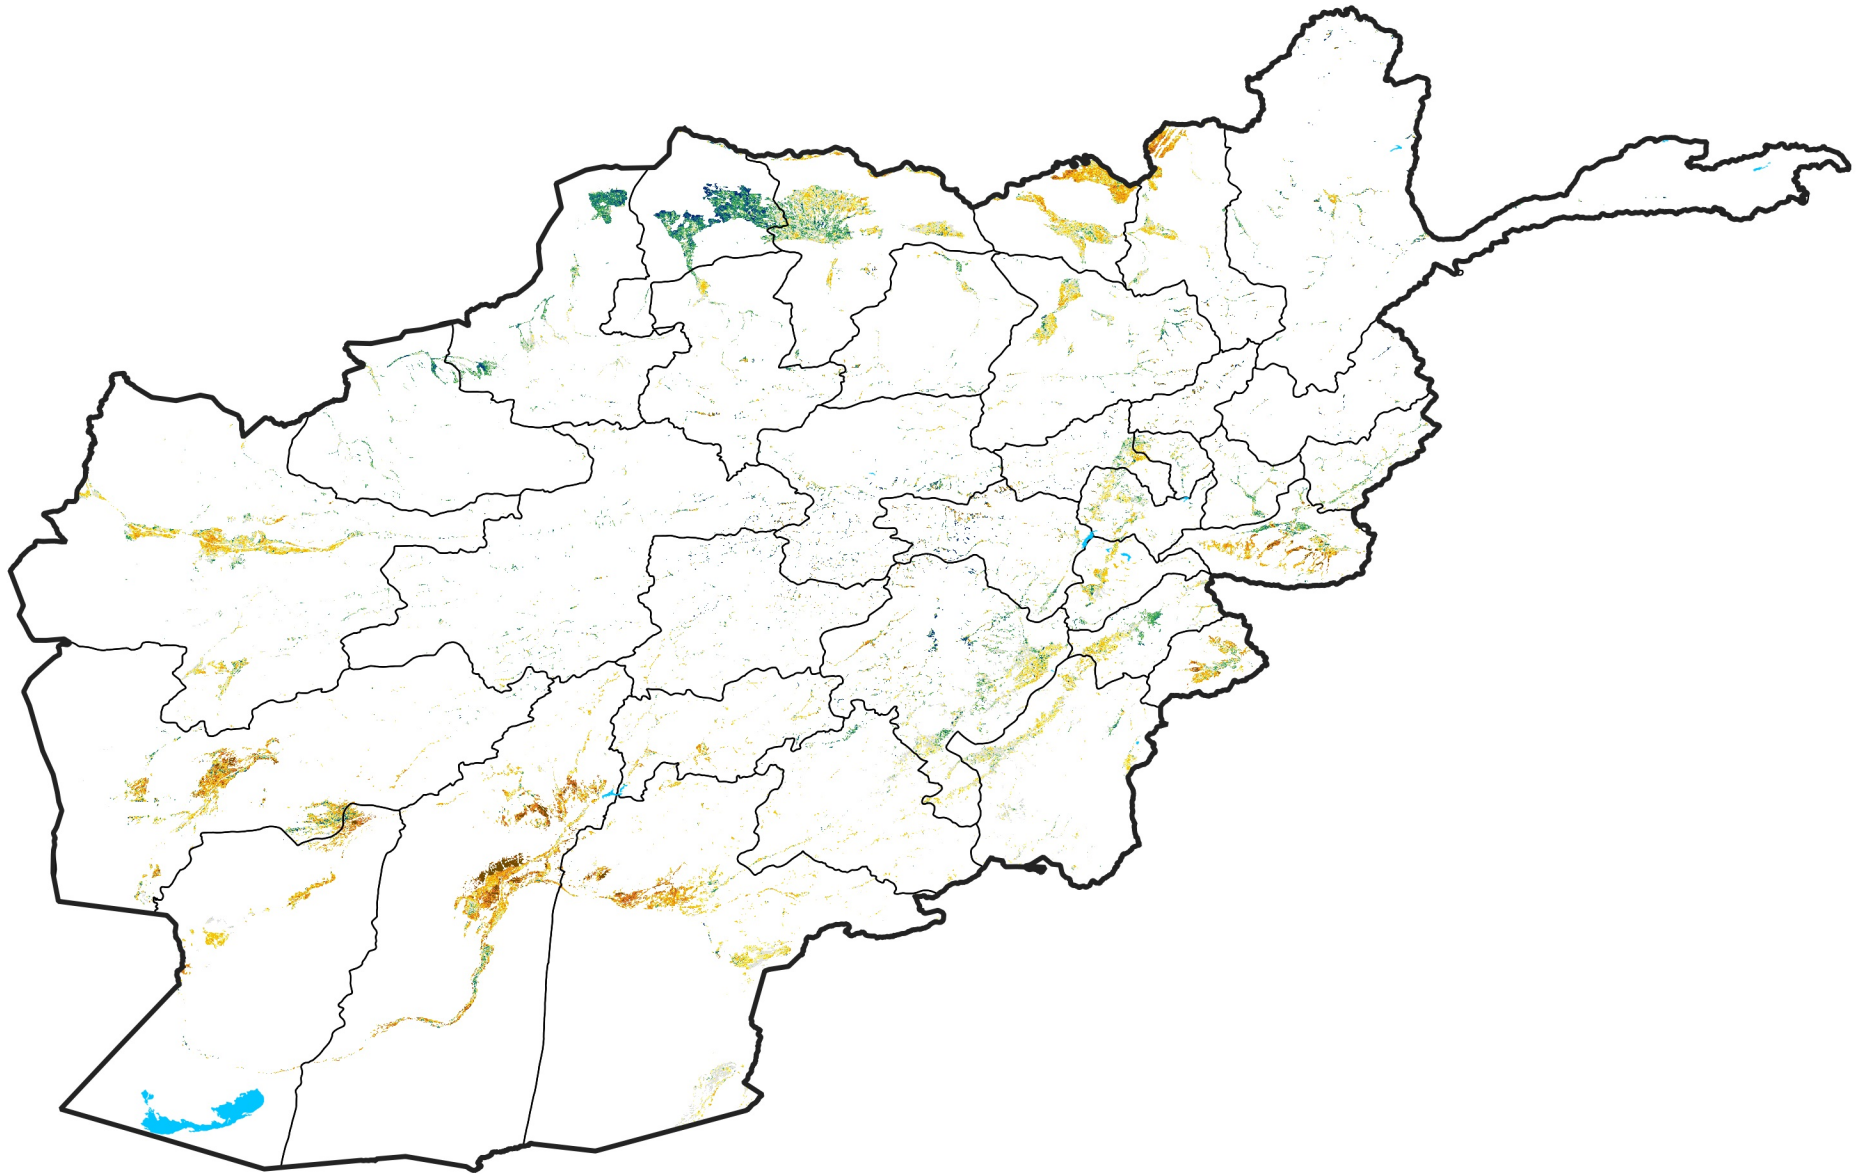

Afghanistan Irrigated Agricultural Areas

Percent of Mean NDVI

2003 / mean (2003 - 2022)

Period 06 / February 21 - 28, 2003

Percent of Normal