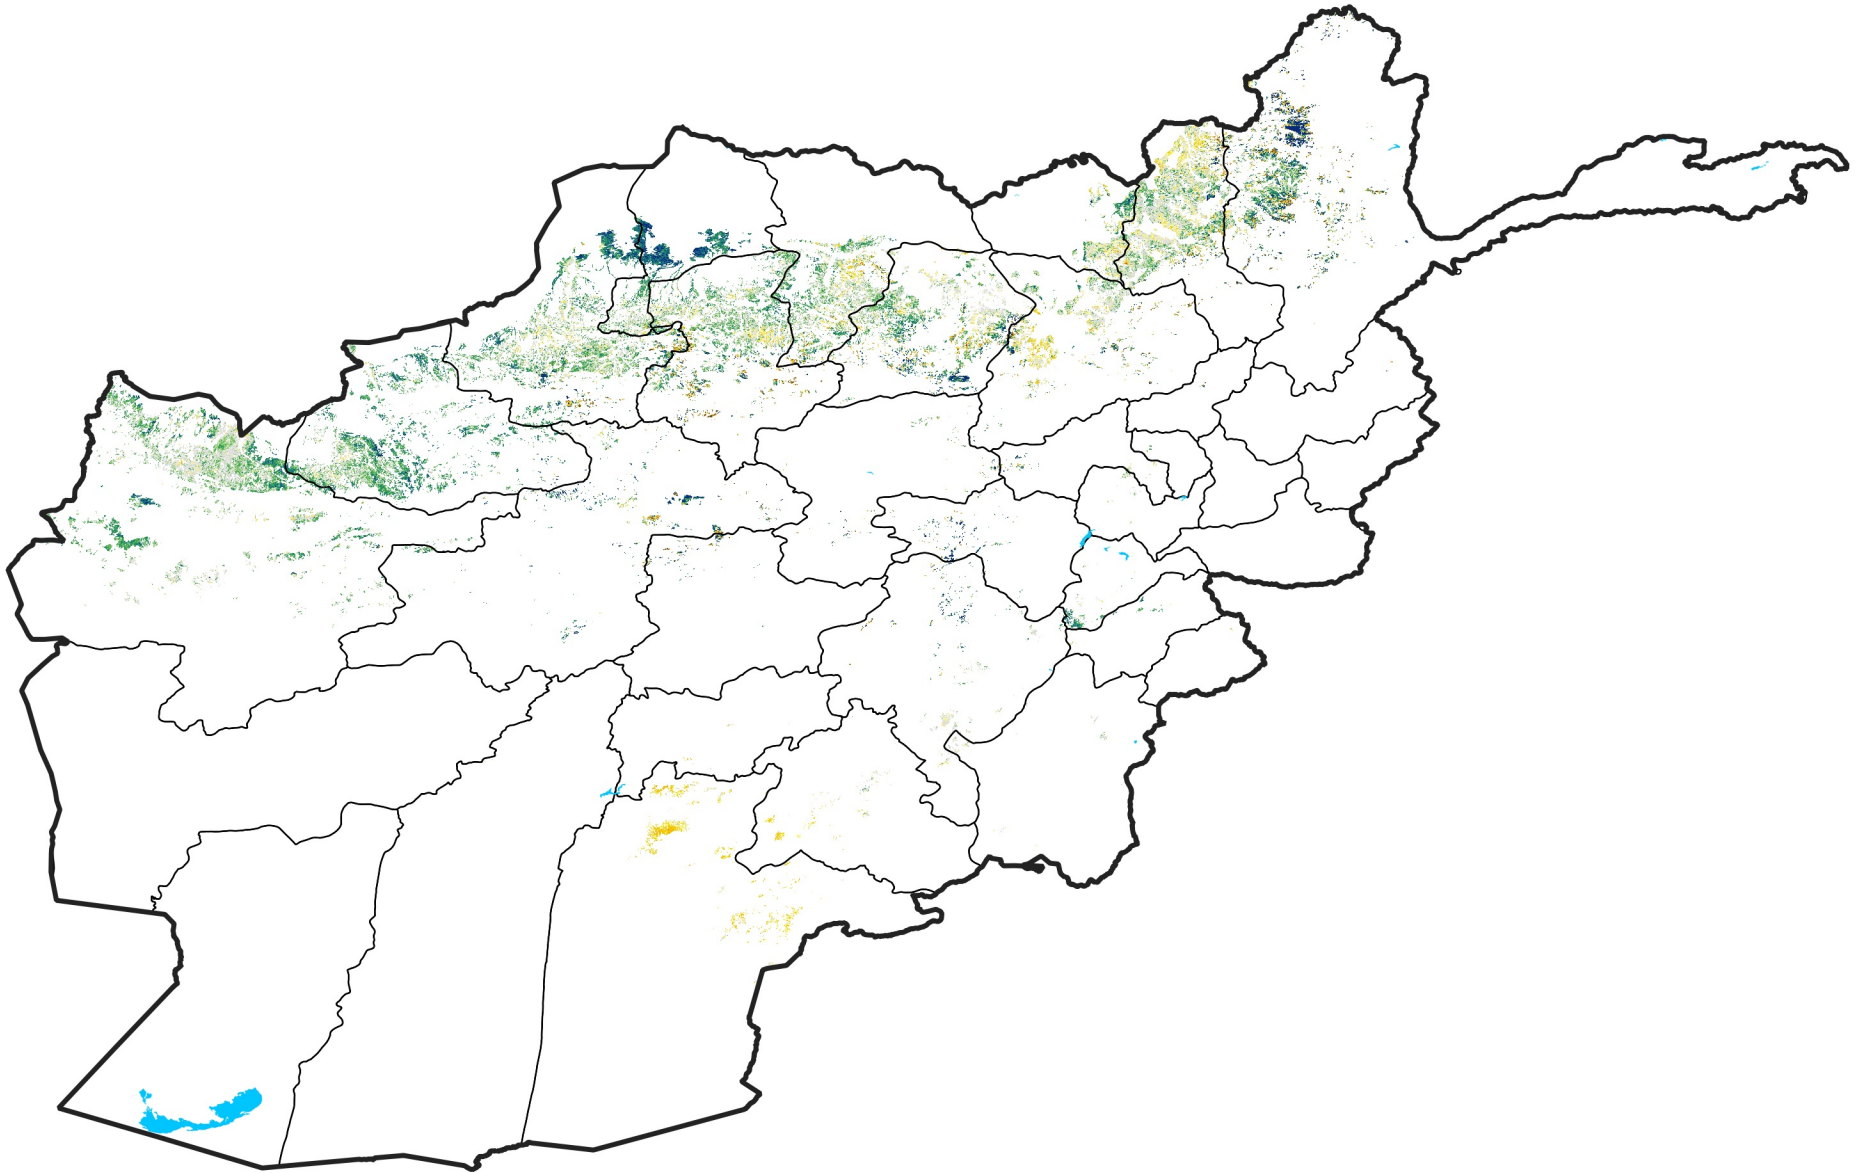

Afghanistan Rainfed Agricultural Areas

Percent of Mean NDVI

2003 / mean (2003 - 2022)

Period 06 / February 21 - 28, 2003

Percent of Normal