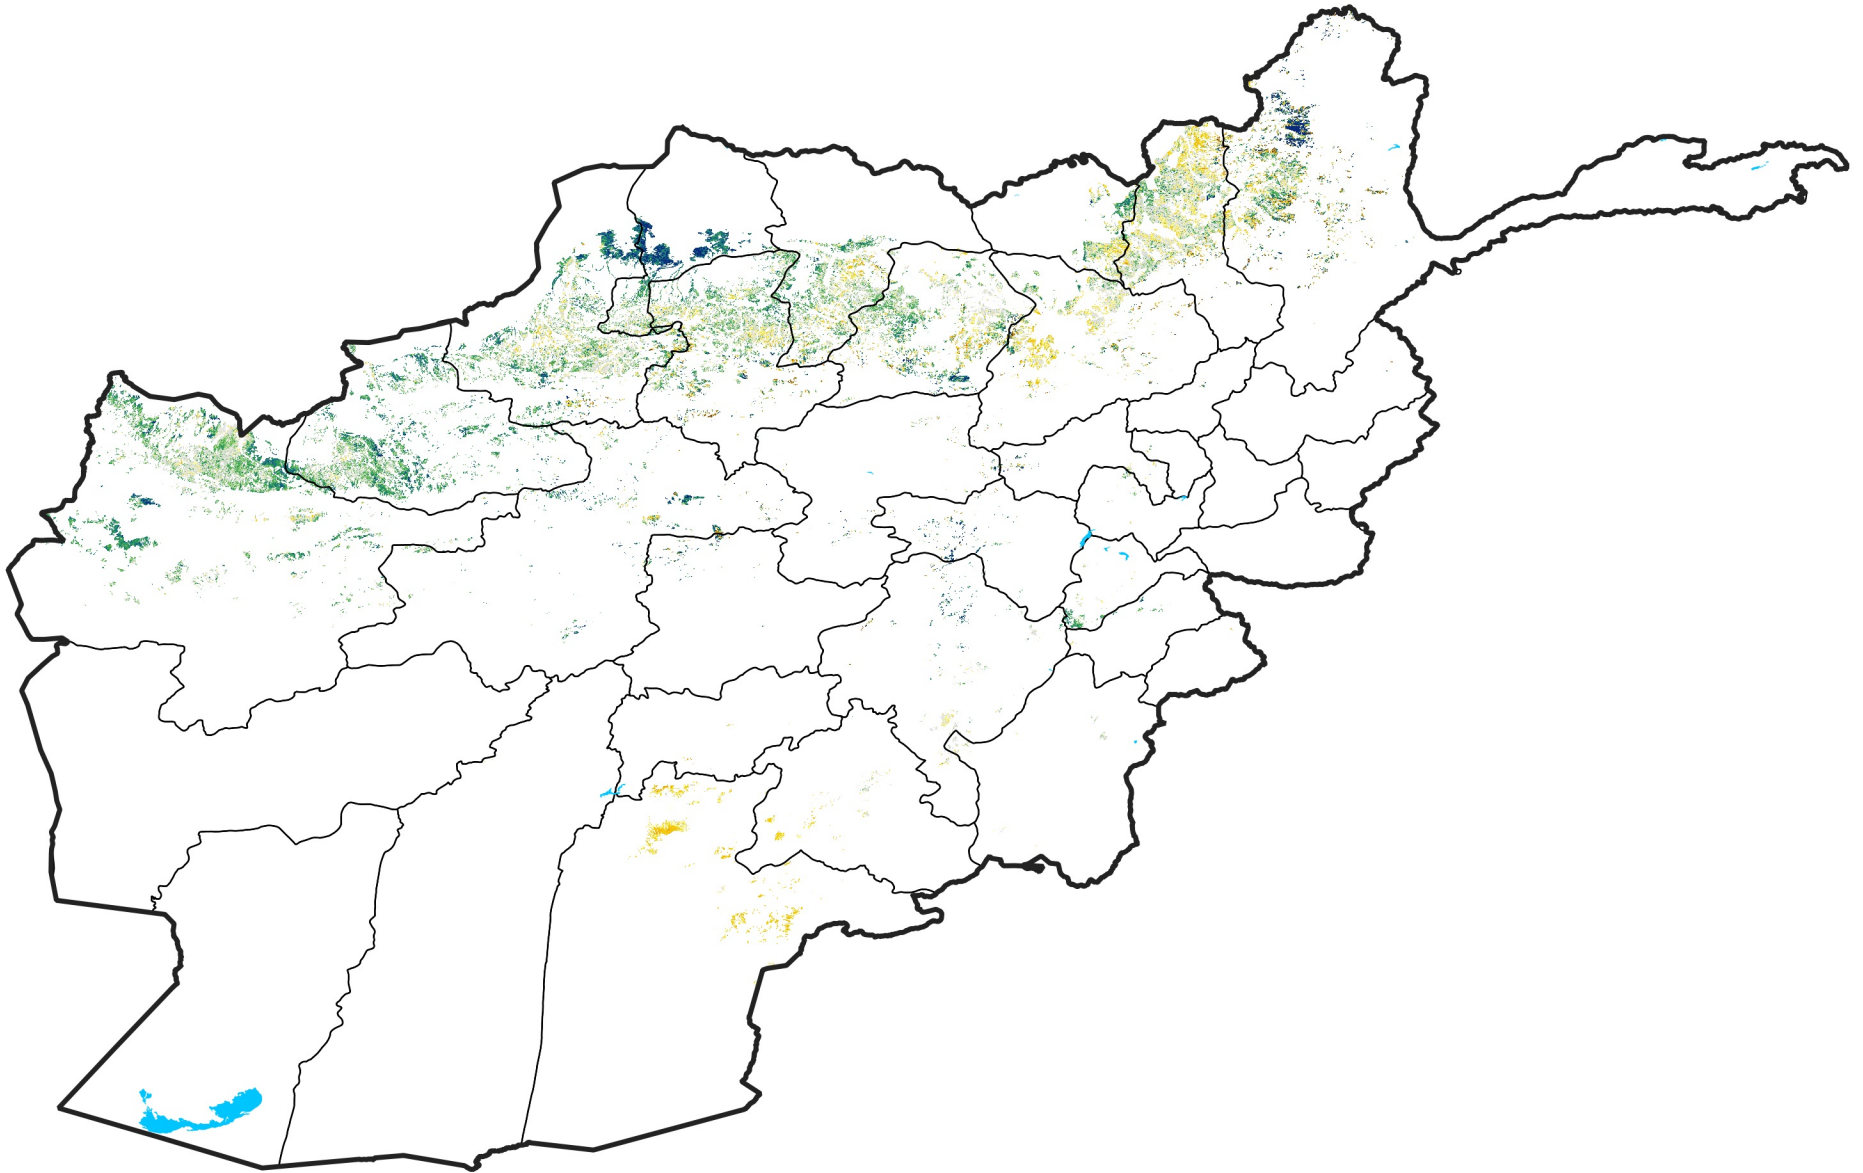

Afghanistan Rainfed Agricultural Areas

Percent of Mean NDVI

2003 / mean (2003 - 2022)

Period 07 / March 01 - 10, 2003

Percent of Normal