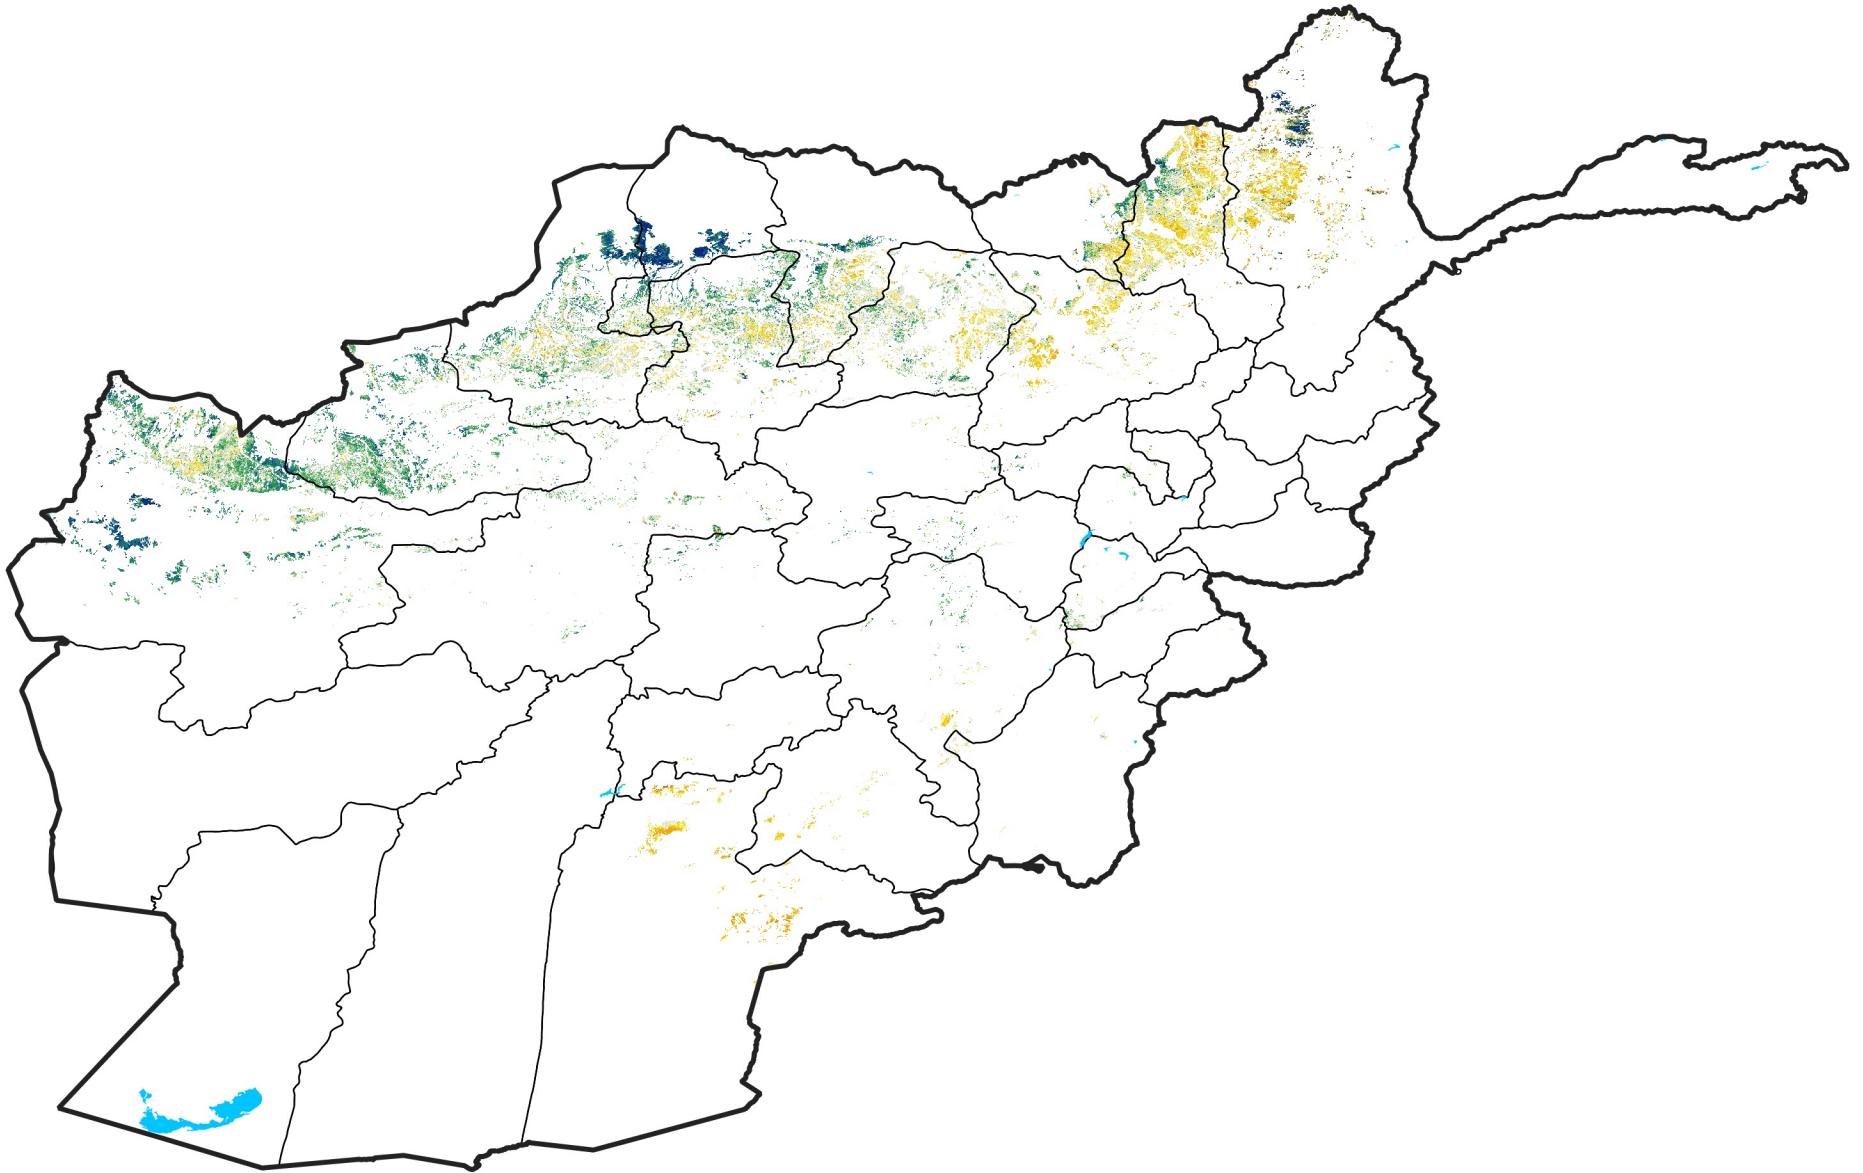

Afghanistan Rainfed Agricultural Areas

Percent of Mean NDVI

2003 / mean (2003 - 2022)

Period 09 / March 21 - 31, 2003

Percent of Normal