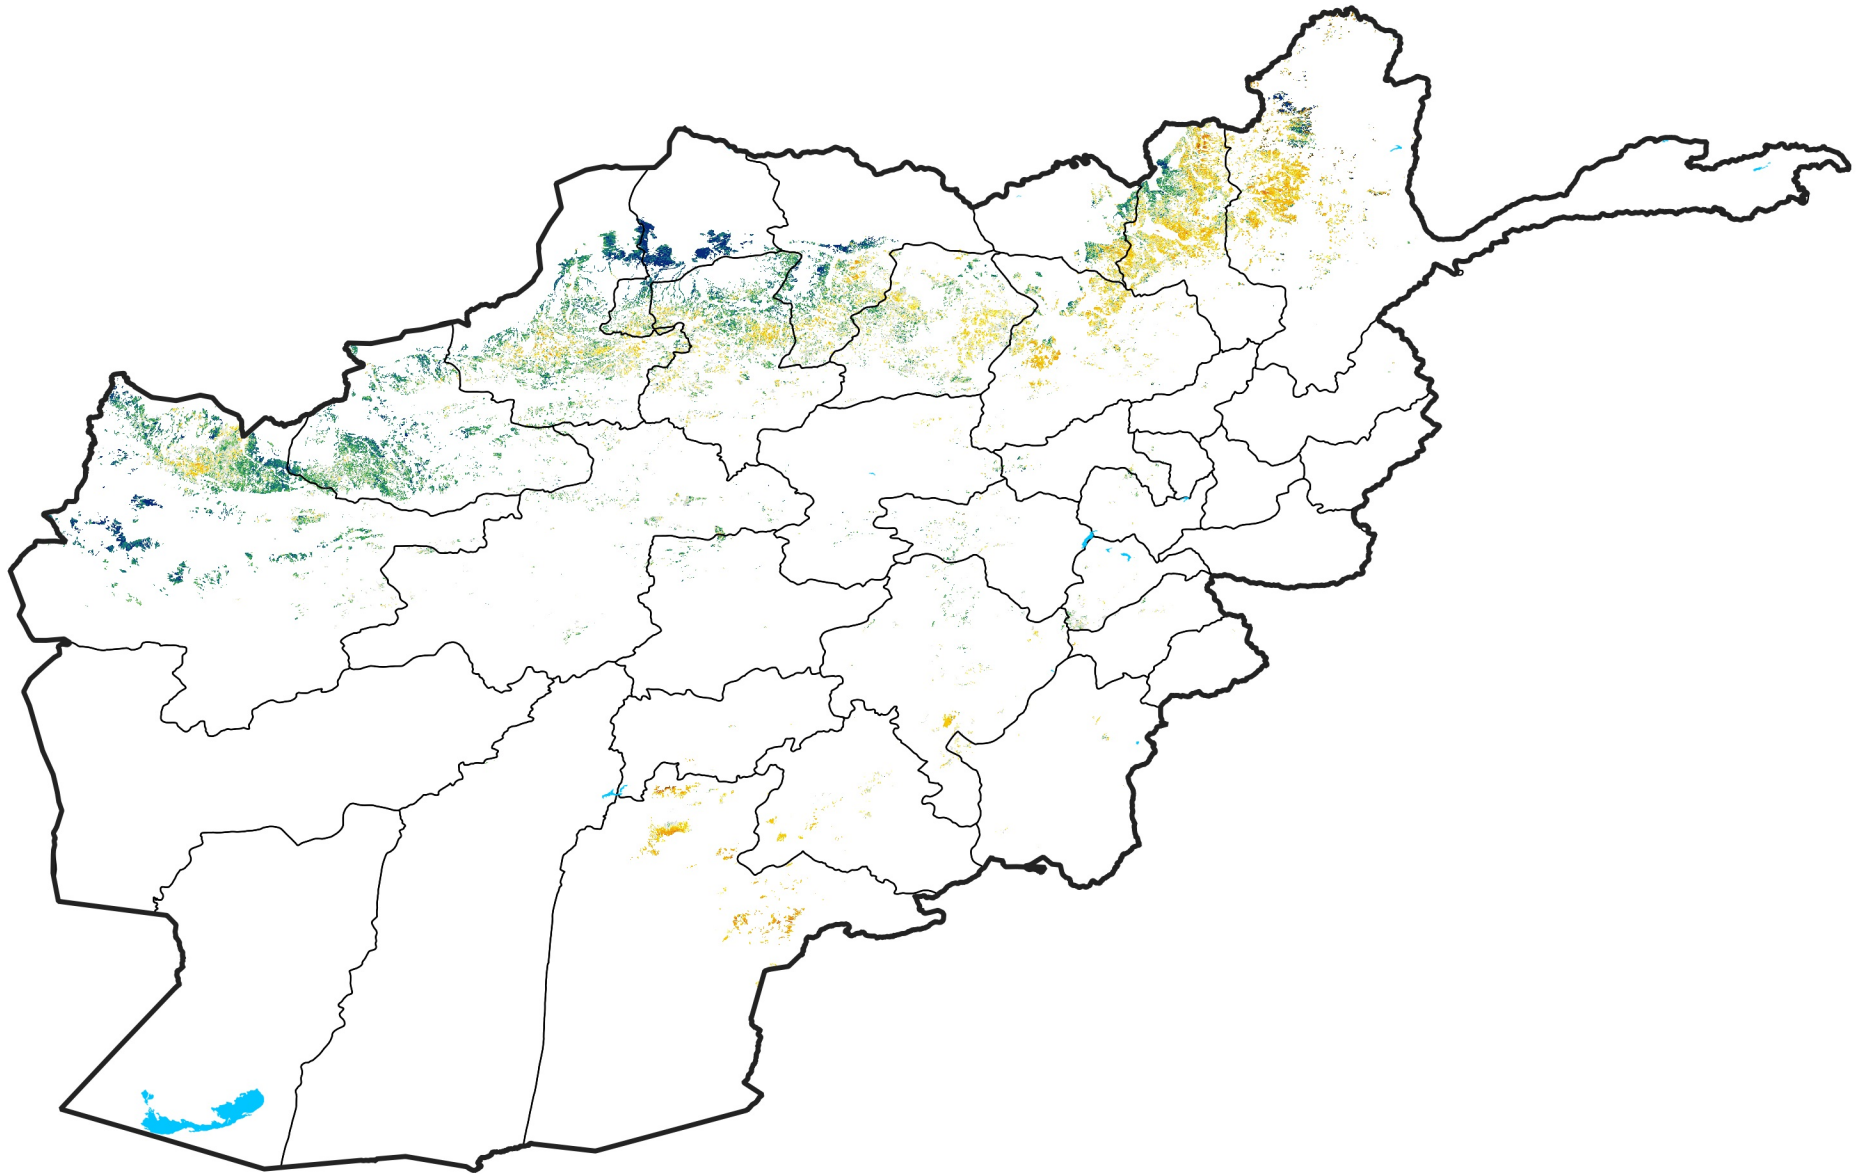

Afghanistan Rainfed Agricultural Areas

Percent of Mean NDVI

2003 / mean (2003 - 2022)

Period 10 / April 01 - 10, 2003

Percent of Normal