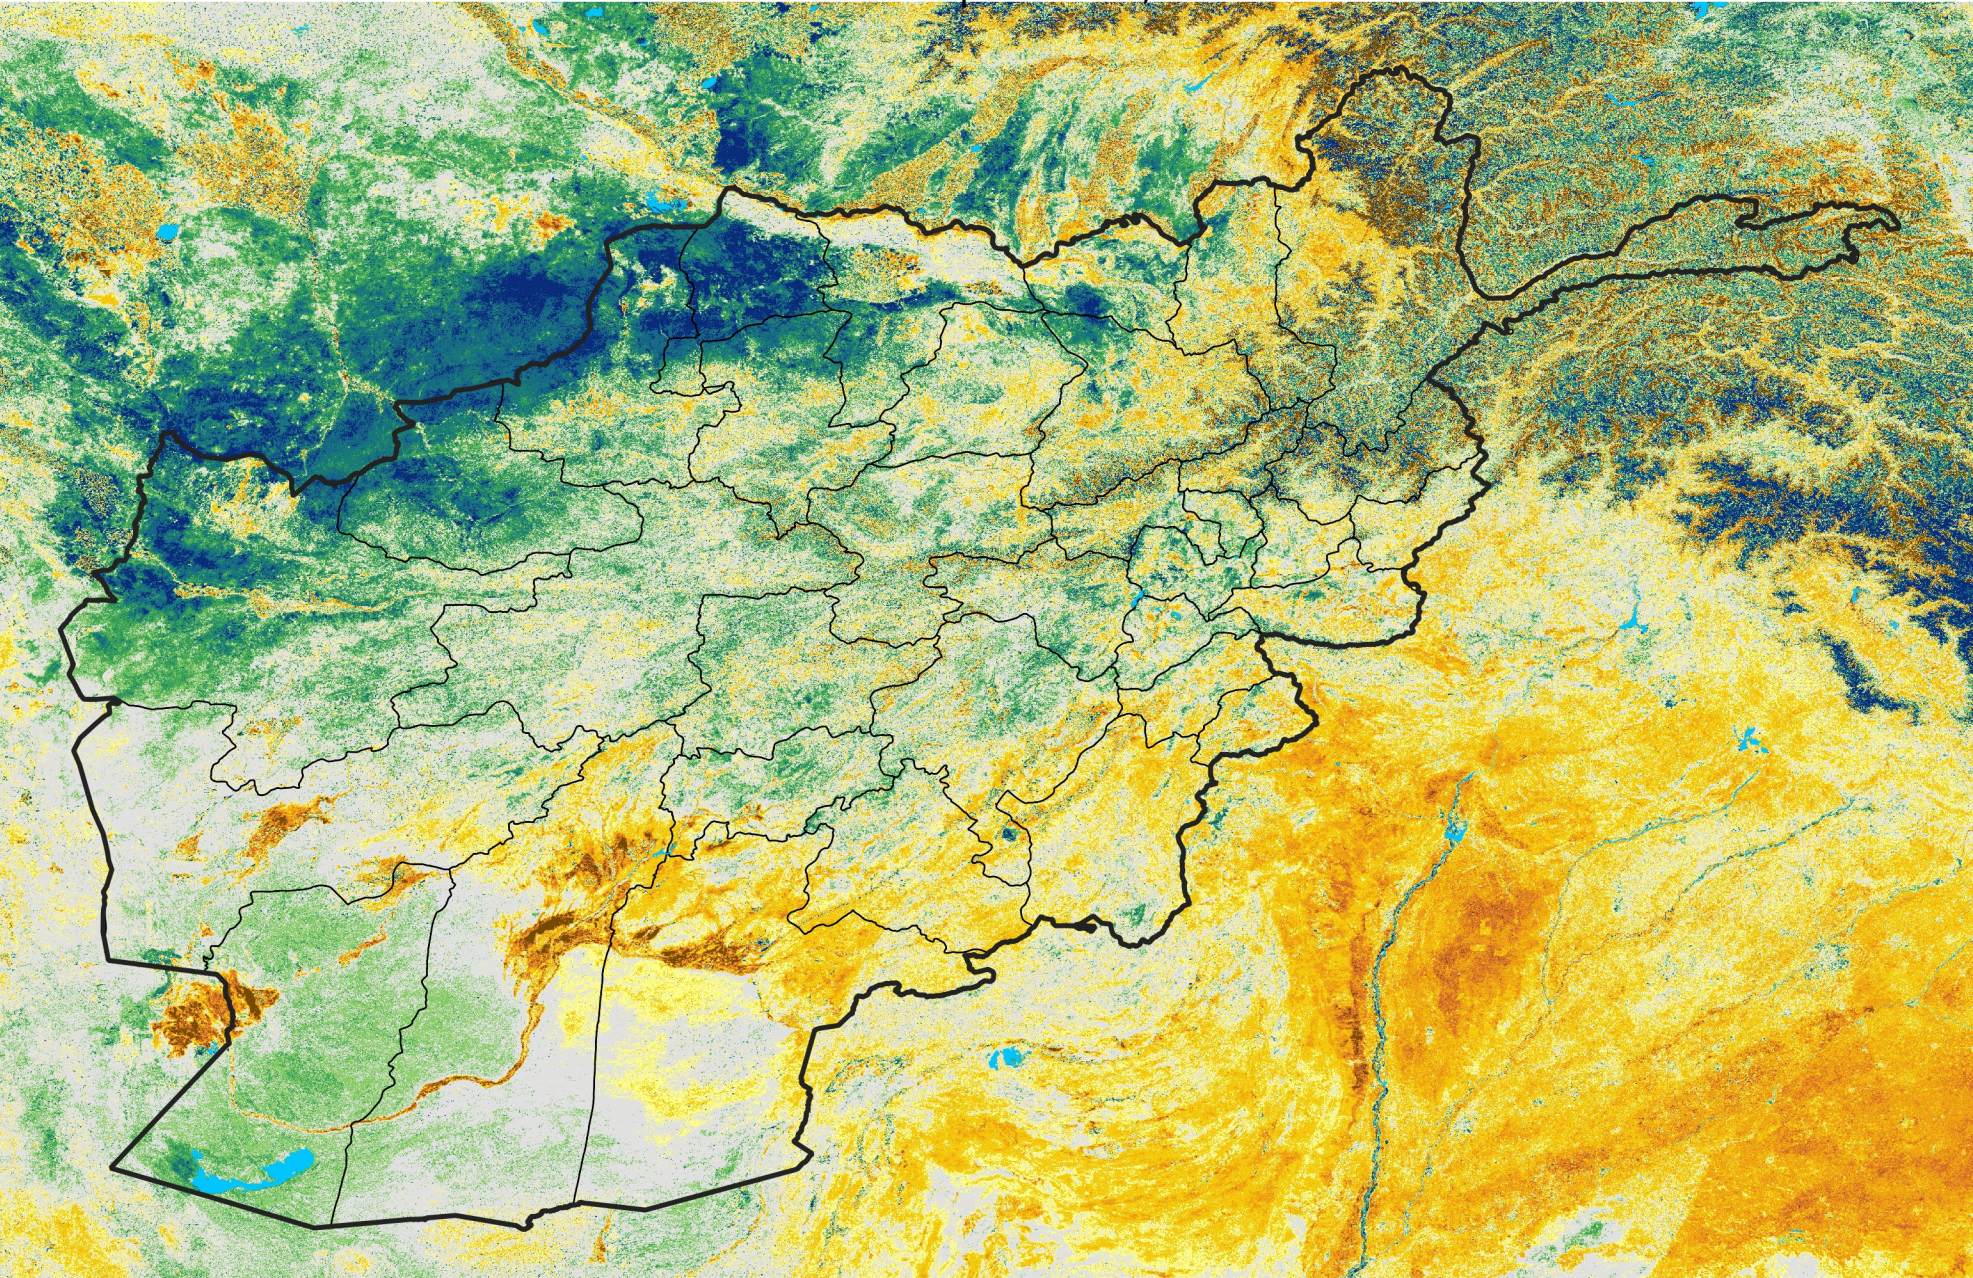

Afghanistan

Percent of Mean NDVI

2003 / mean (2003 - 2022)

Period 11 / April 11 - 20, 2003

Percent of Normal