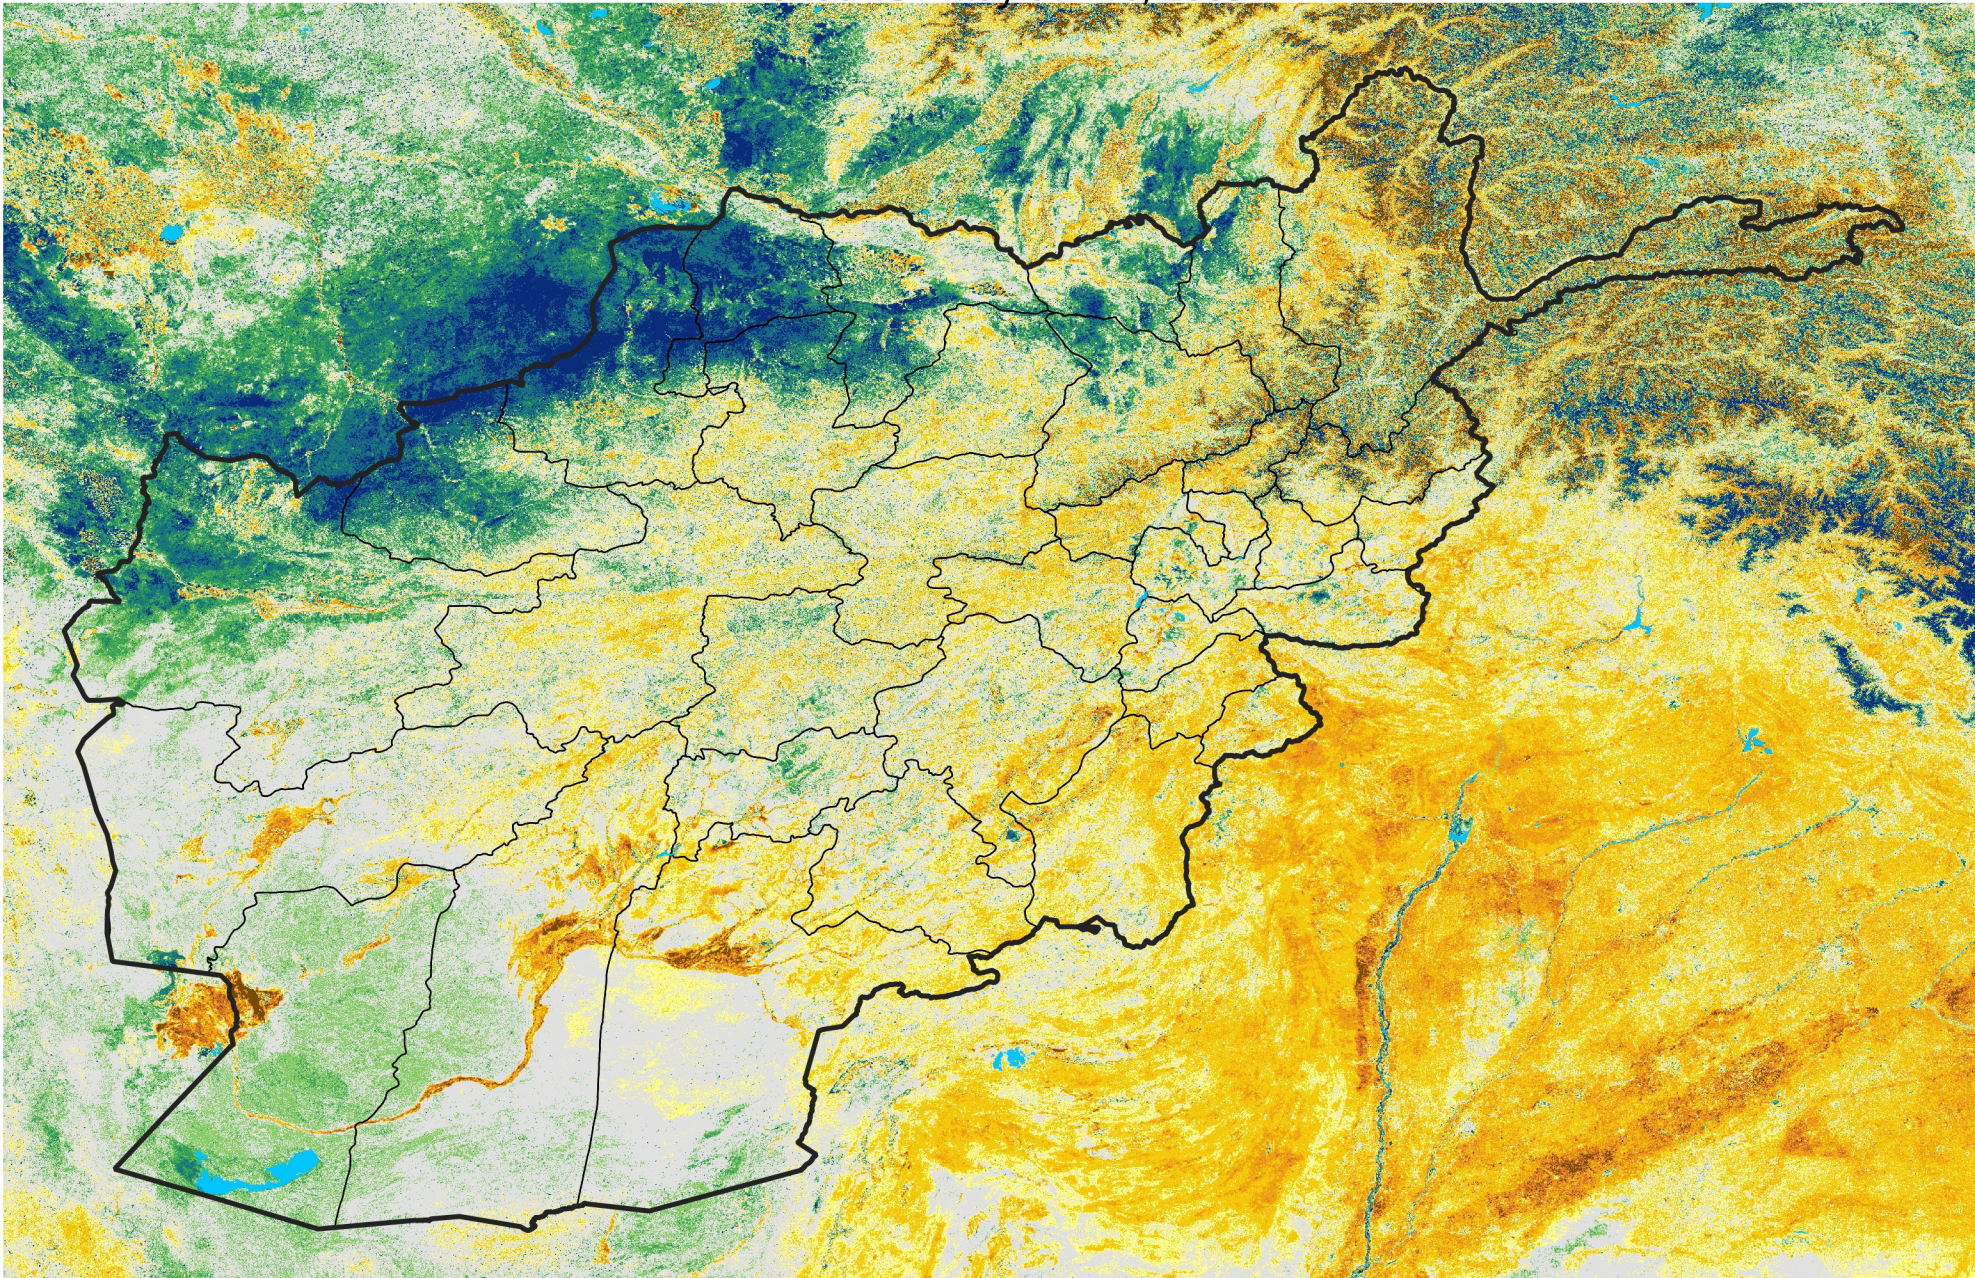

Afghanistan

Percent of Mean NDVI

2003 / mean (2003 - 2022)

Period 13 / May 01 - 10, 2003

Percent of Normal