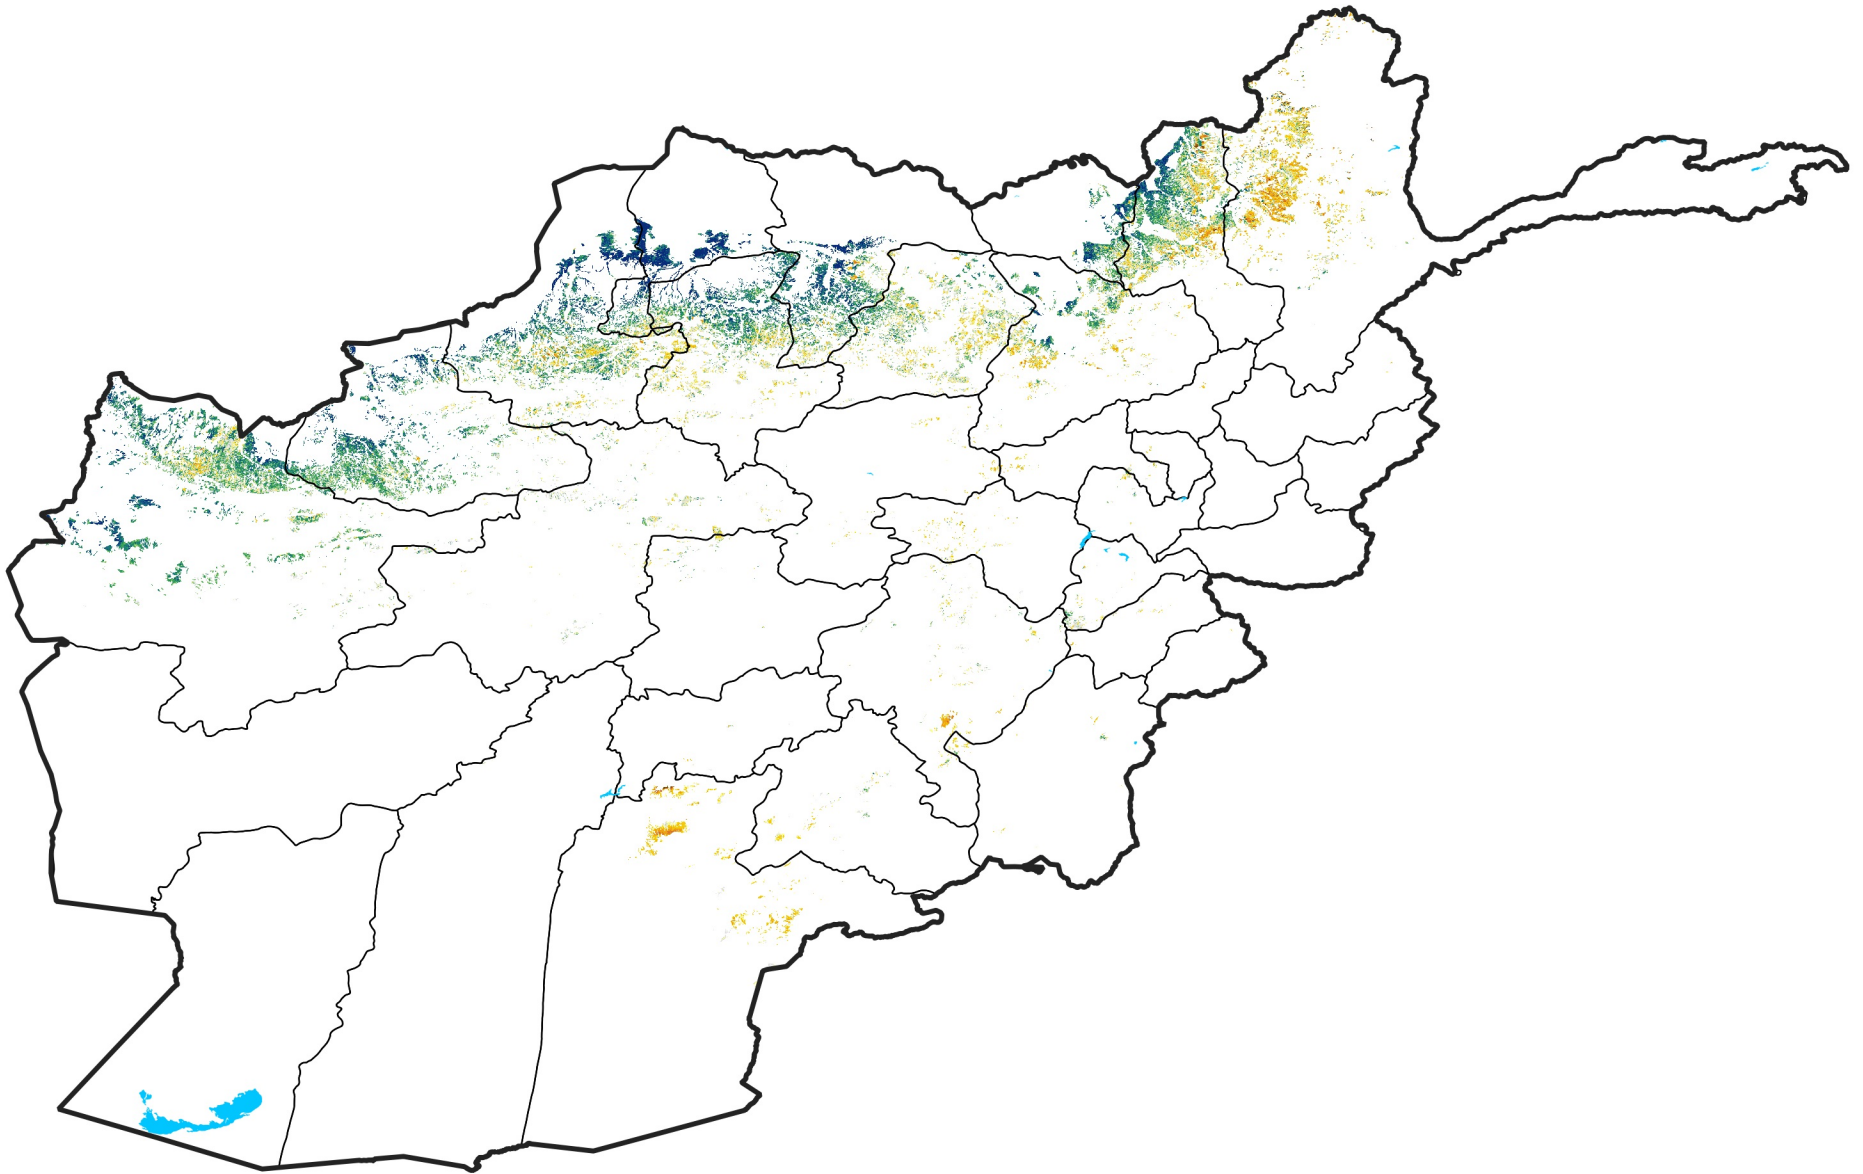

Afghanistan Rainfed Agricultural Areas

Percent of Mean NDVI

2003 / mean (2003 - 2022)

Period 13 / May 01 - 10, 2003

Percent of Normal