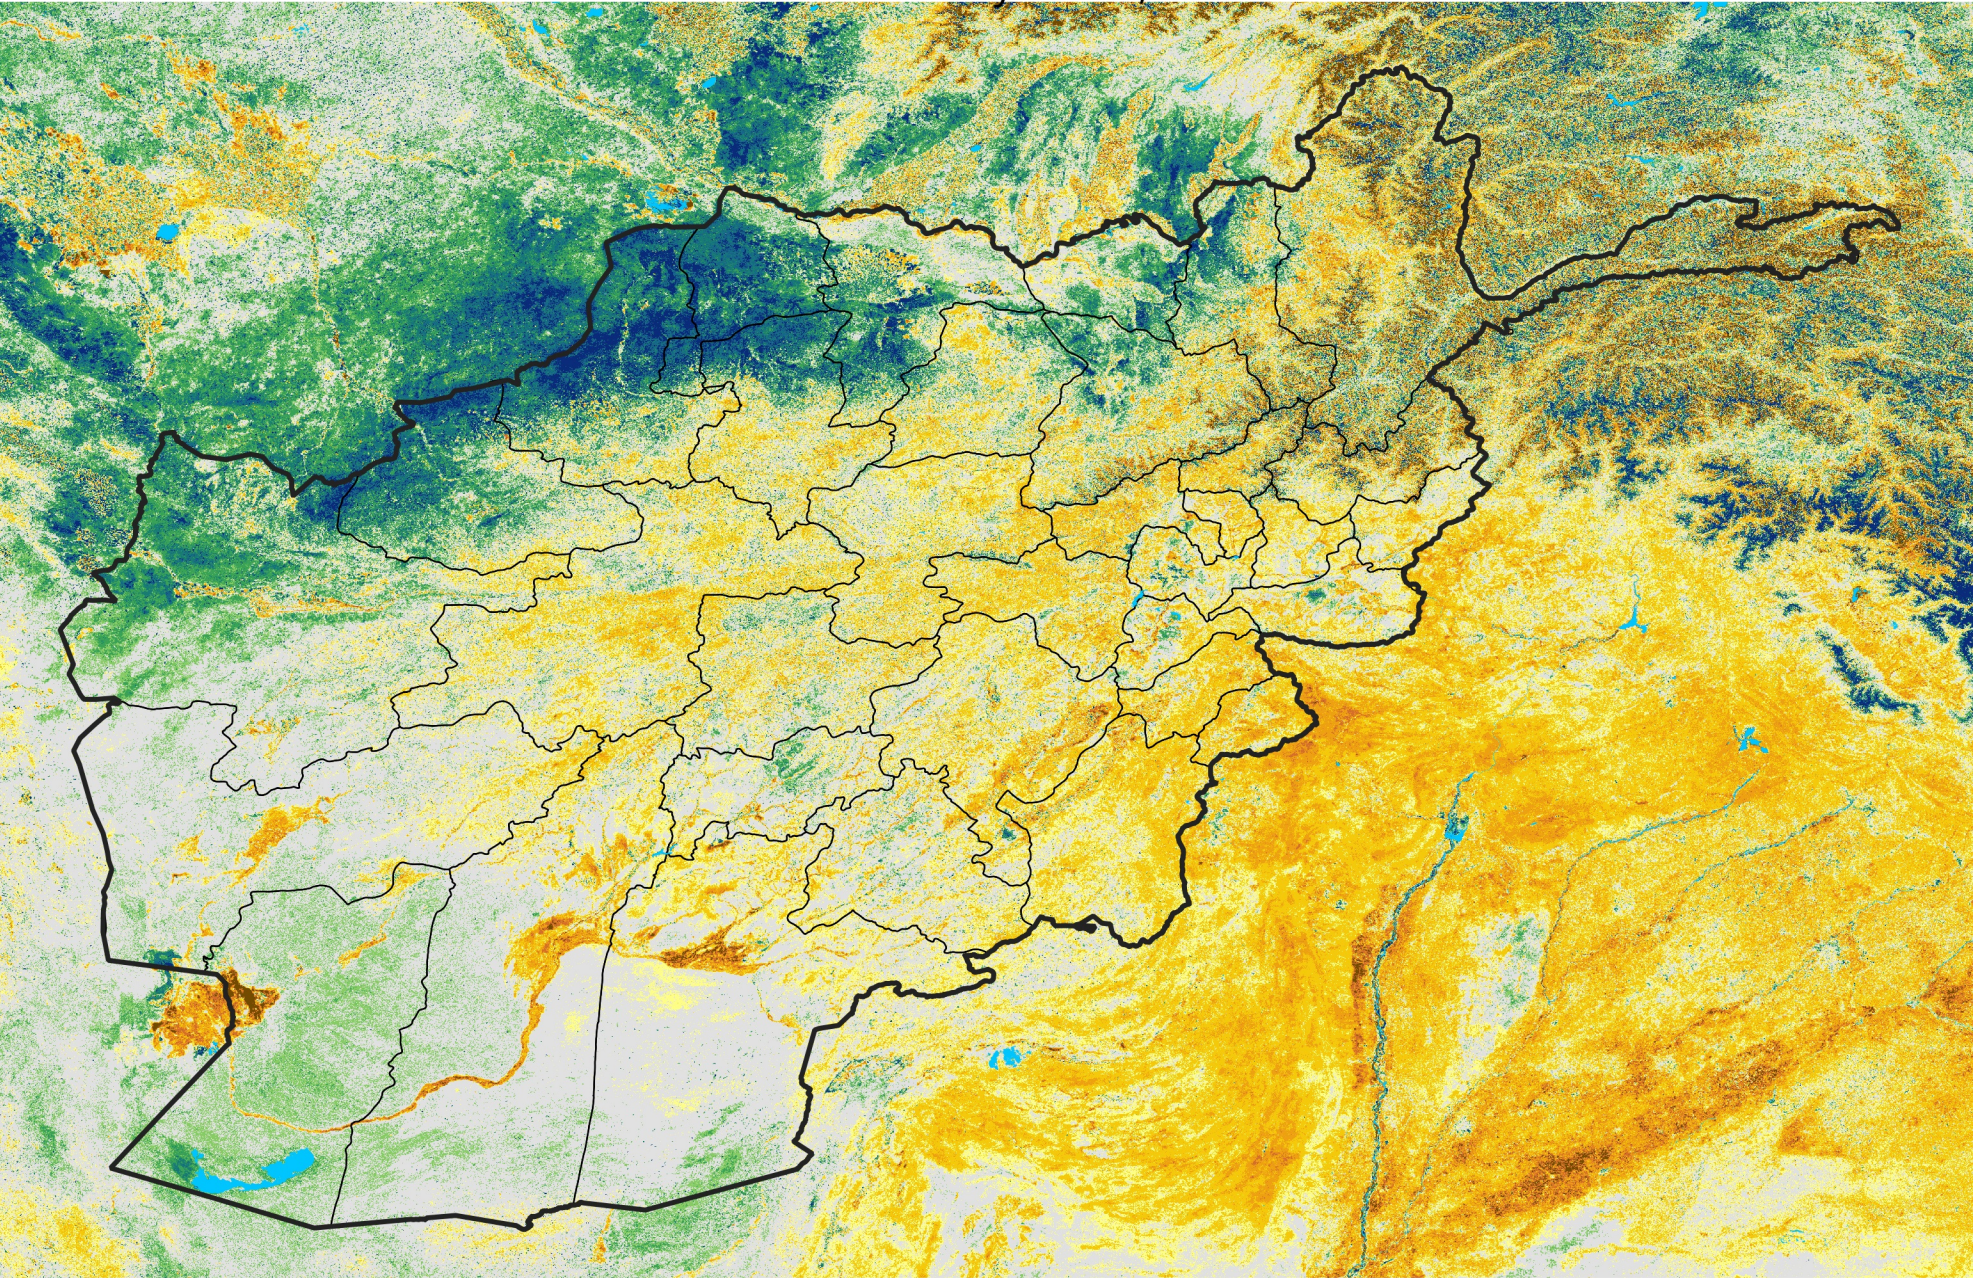

Afghanistan

Percent of Mean NDVI

2003 / mean (2003 - 2022)

Period 14 / May 11 - 20, 2003

Percent of Normal