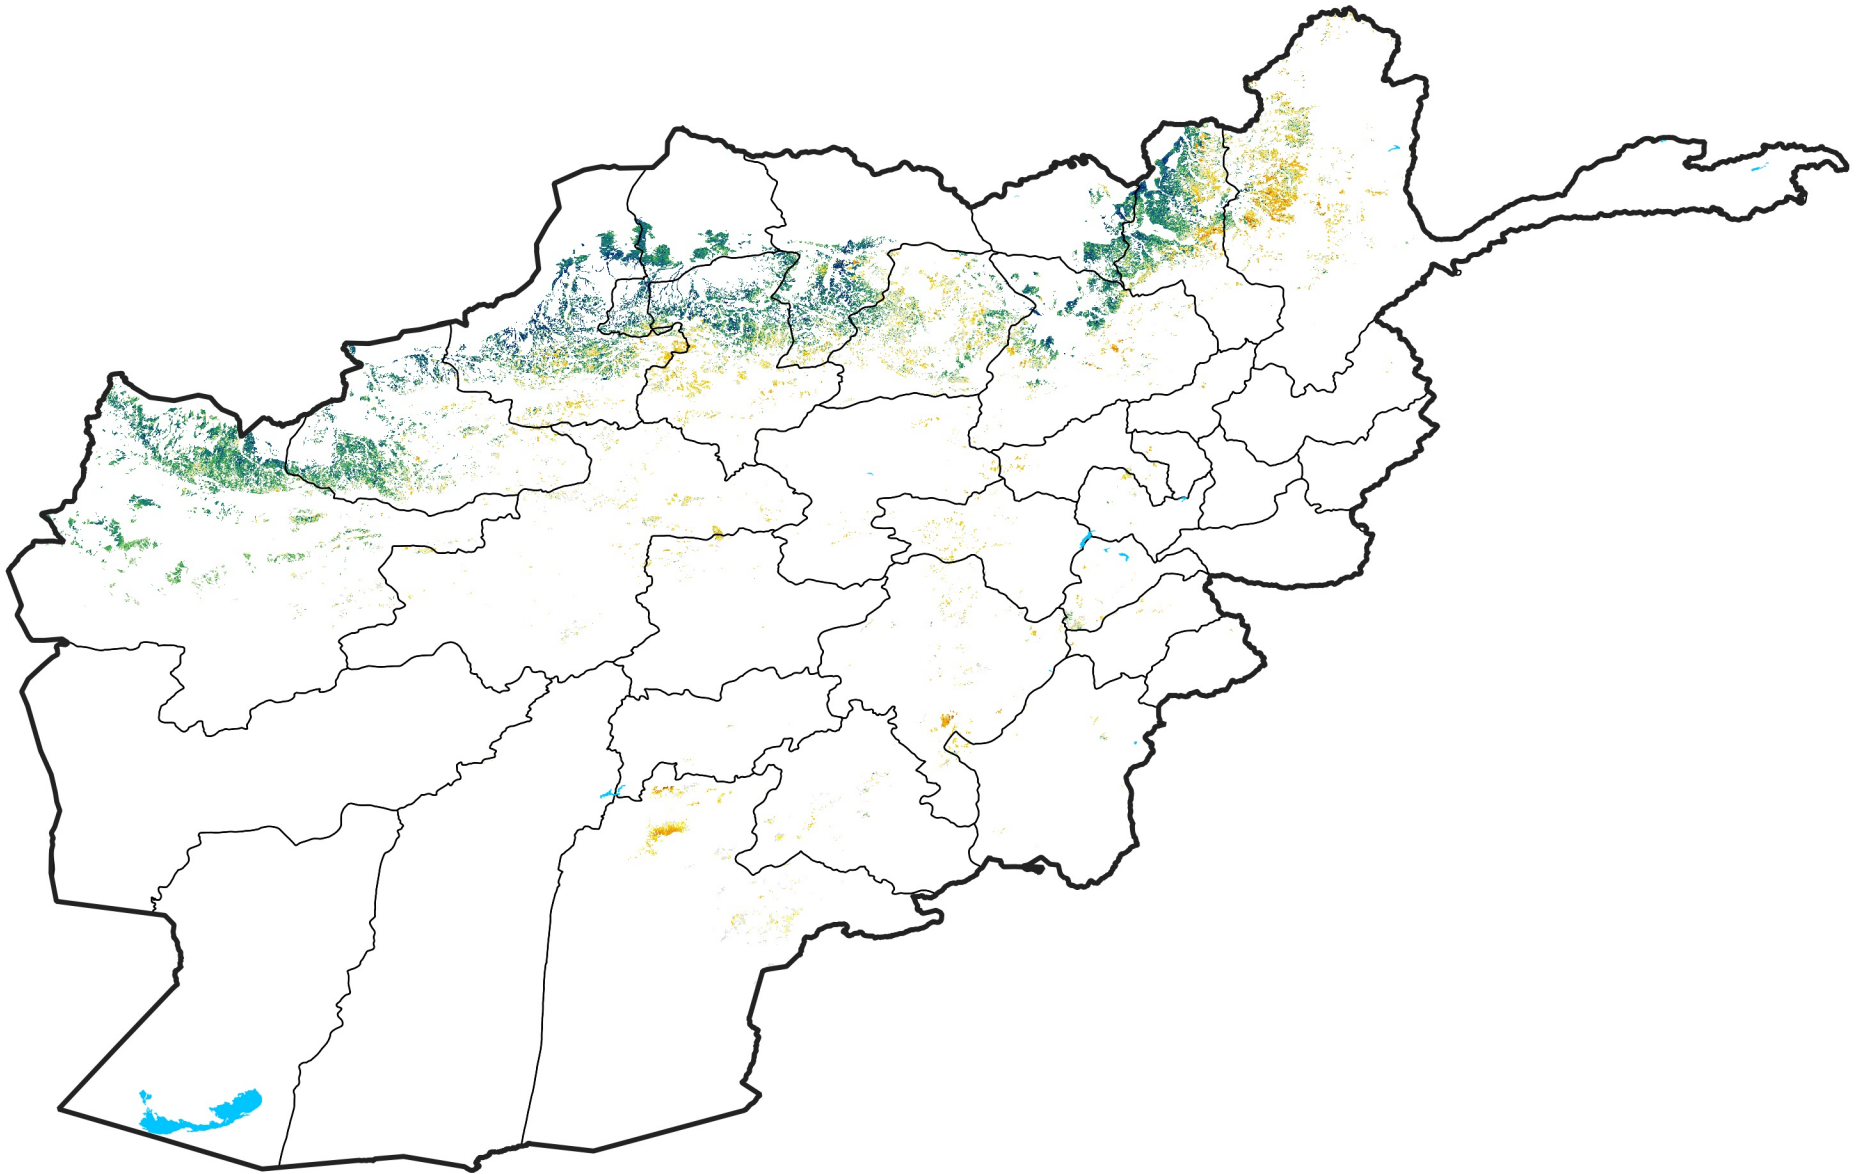

Afghanistan Rainfed Agricultural Areas

Percent of Mean NDVI

2003 / mean (2003 - 2022)

Period 15 / May 21 - 31, 2003

Percent of Normal