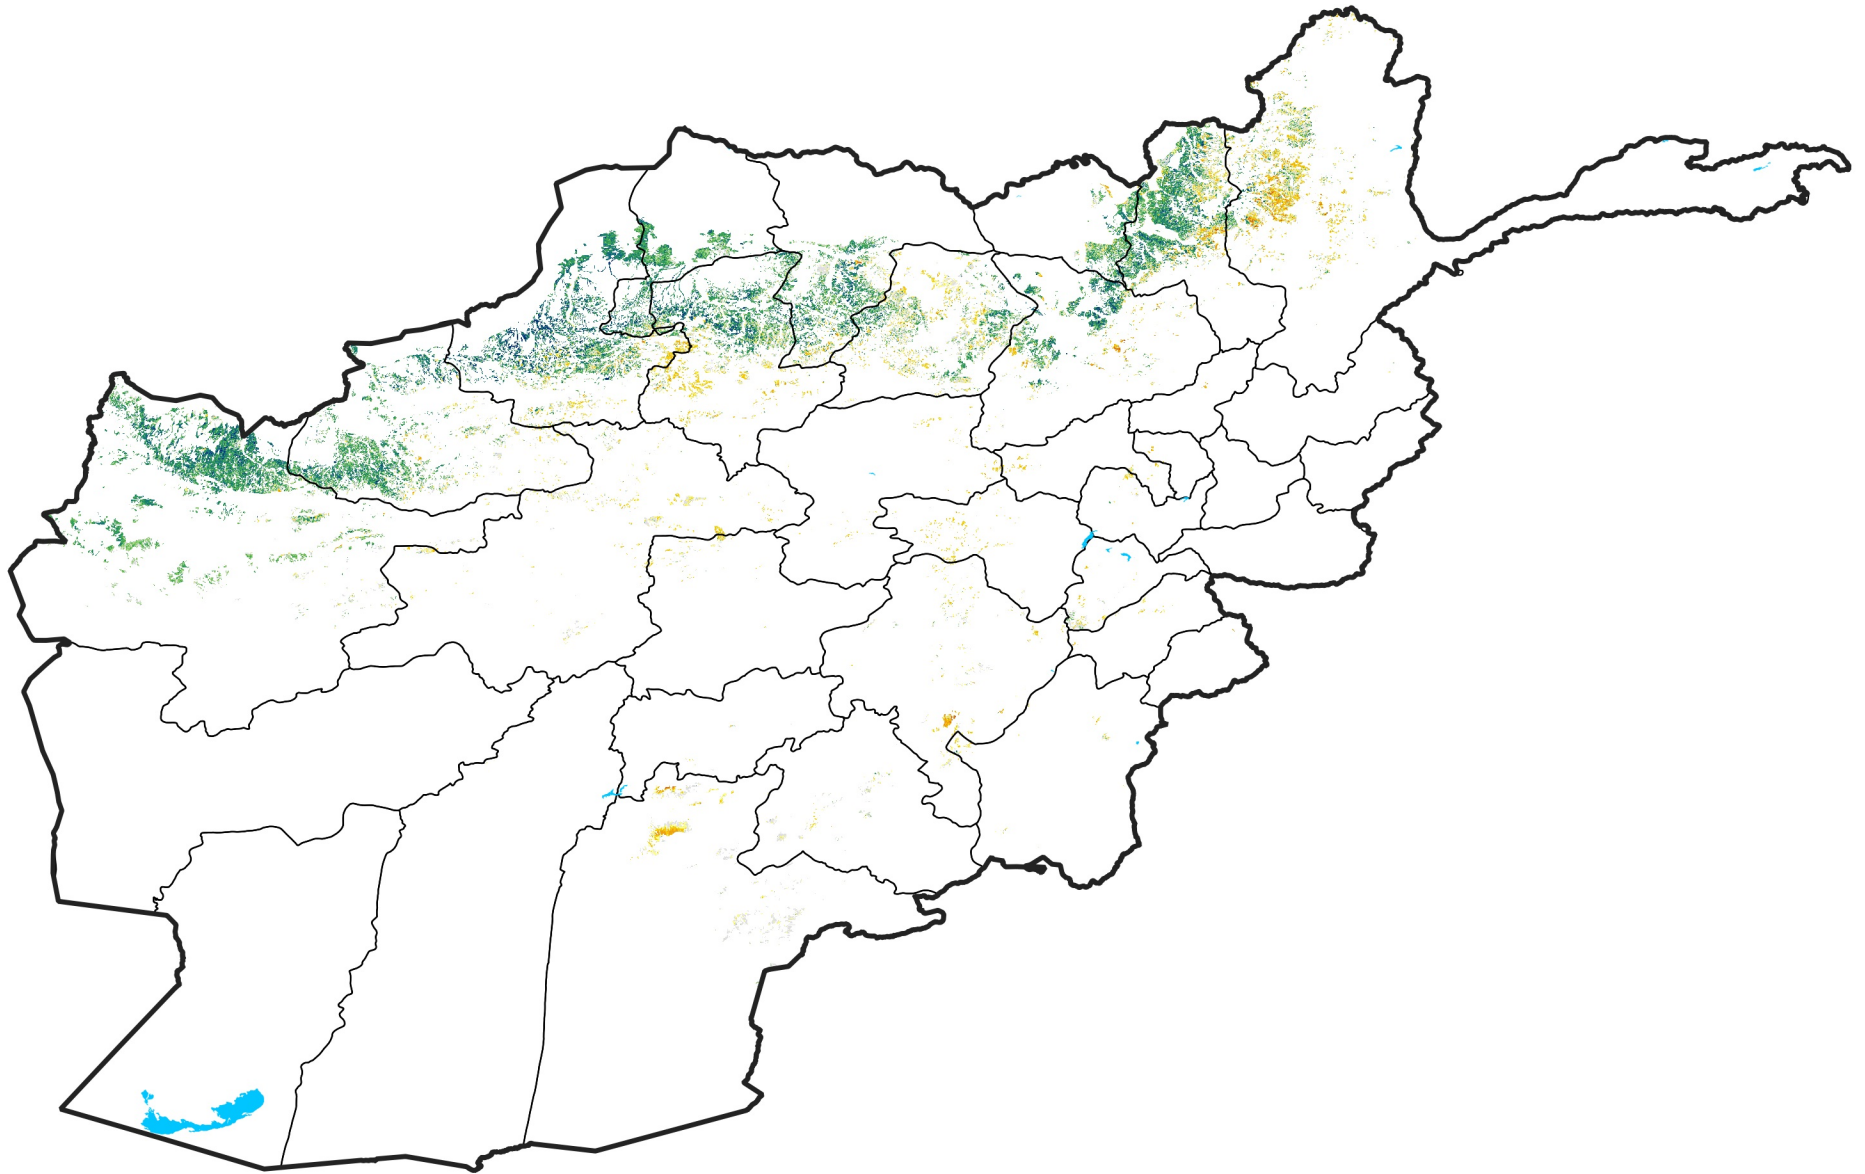

Afghanistan Rainfed Agricultural Areas

Percent of Mean NDVI

2003 / mean (2003 - 2022)

Period 16 / June 01 - 10, 2003

Percent of Normal