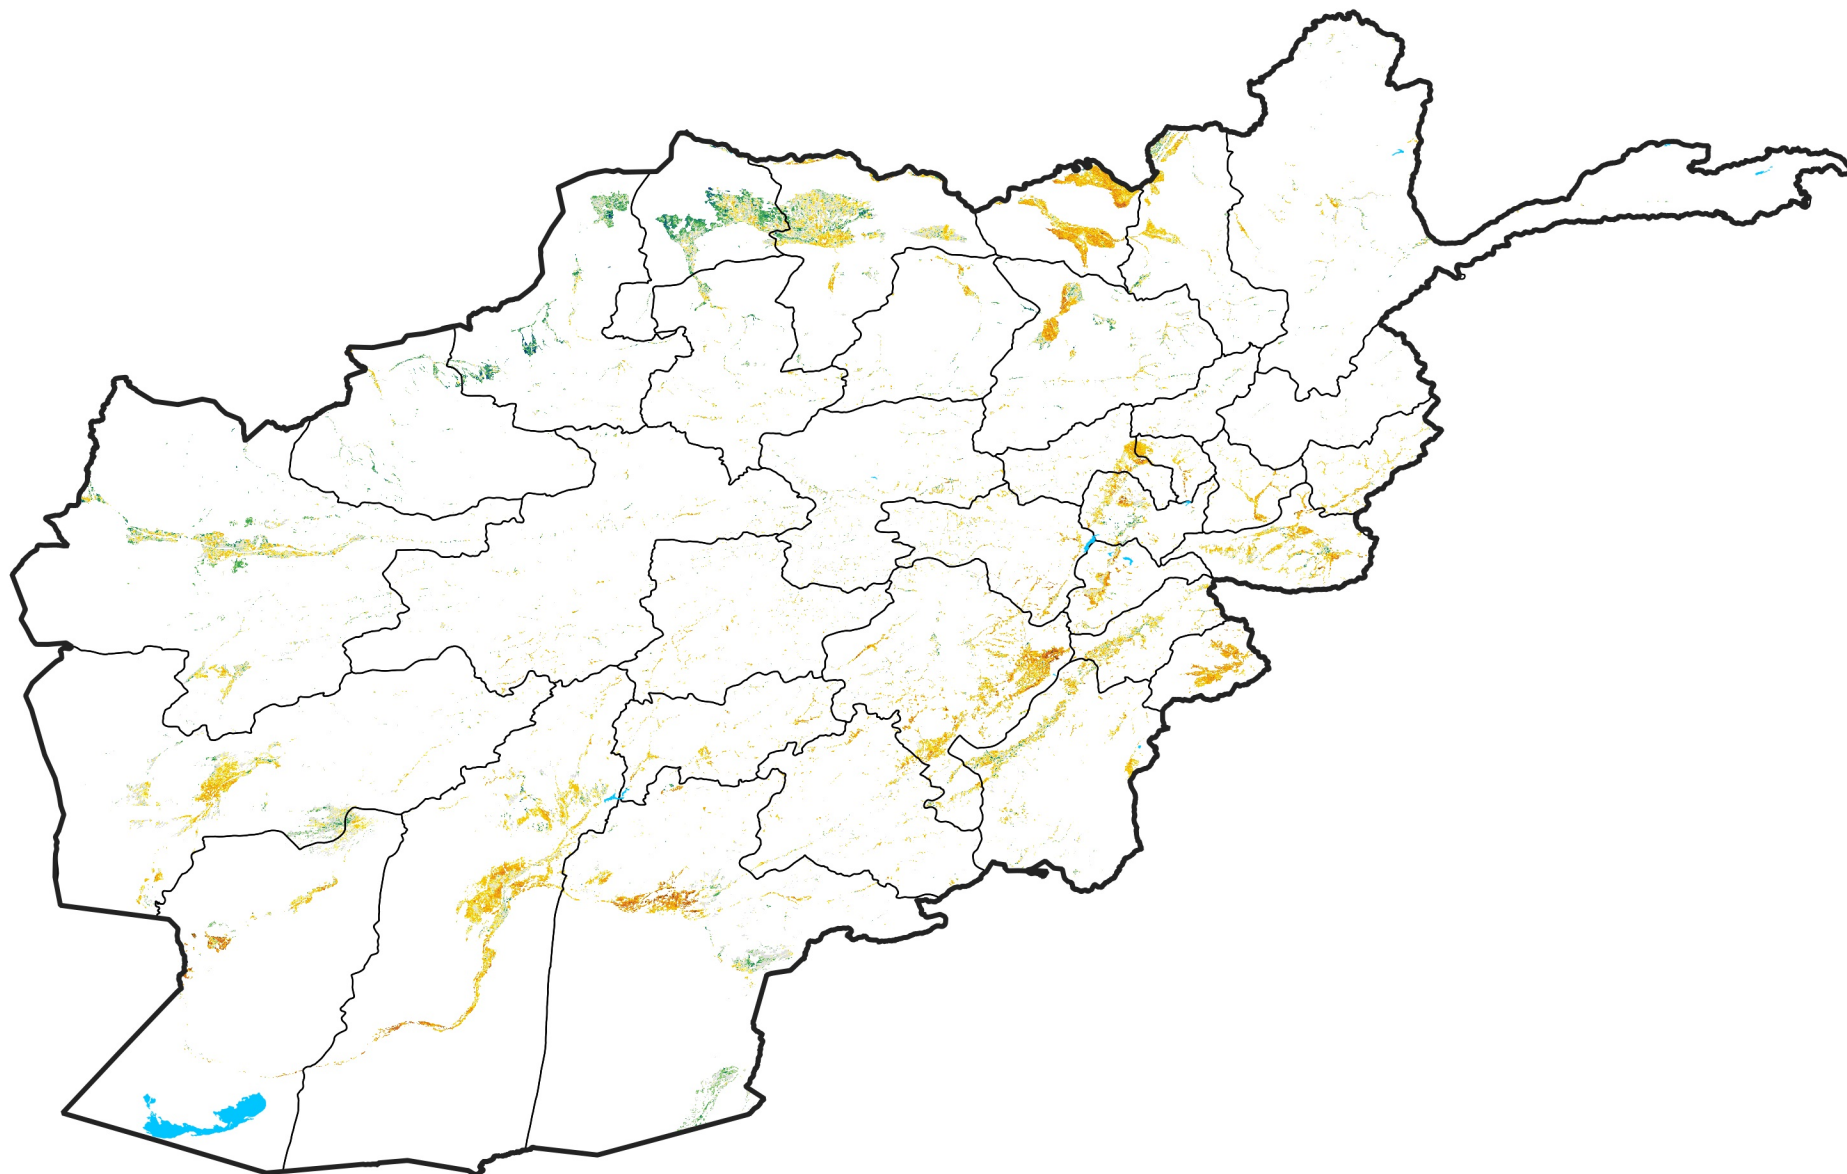

Afghanistan Irrigated Agricultural Areas

Percent of Mean NDVI

2003 / mean (2003 - 2022)

Period 17 / June 11 - 20, 2003

Percent of Normal