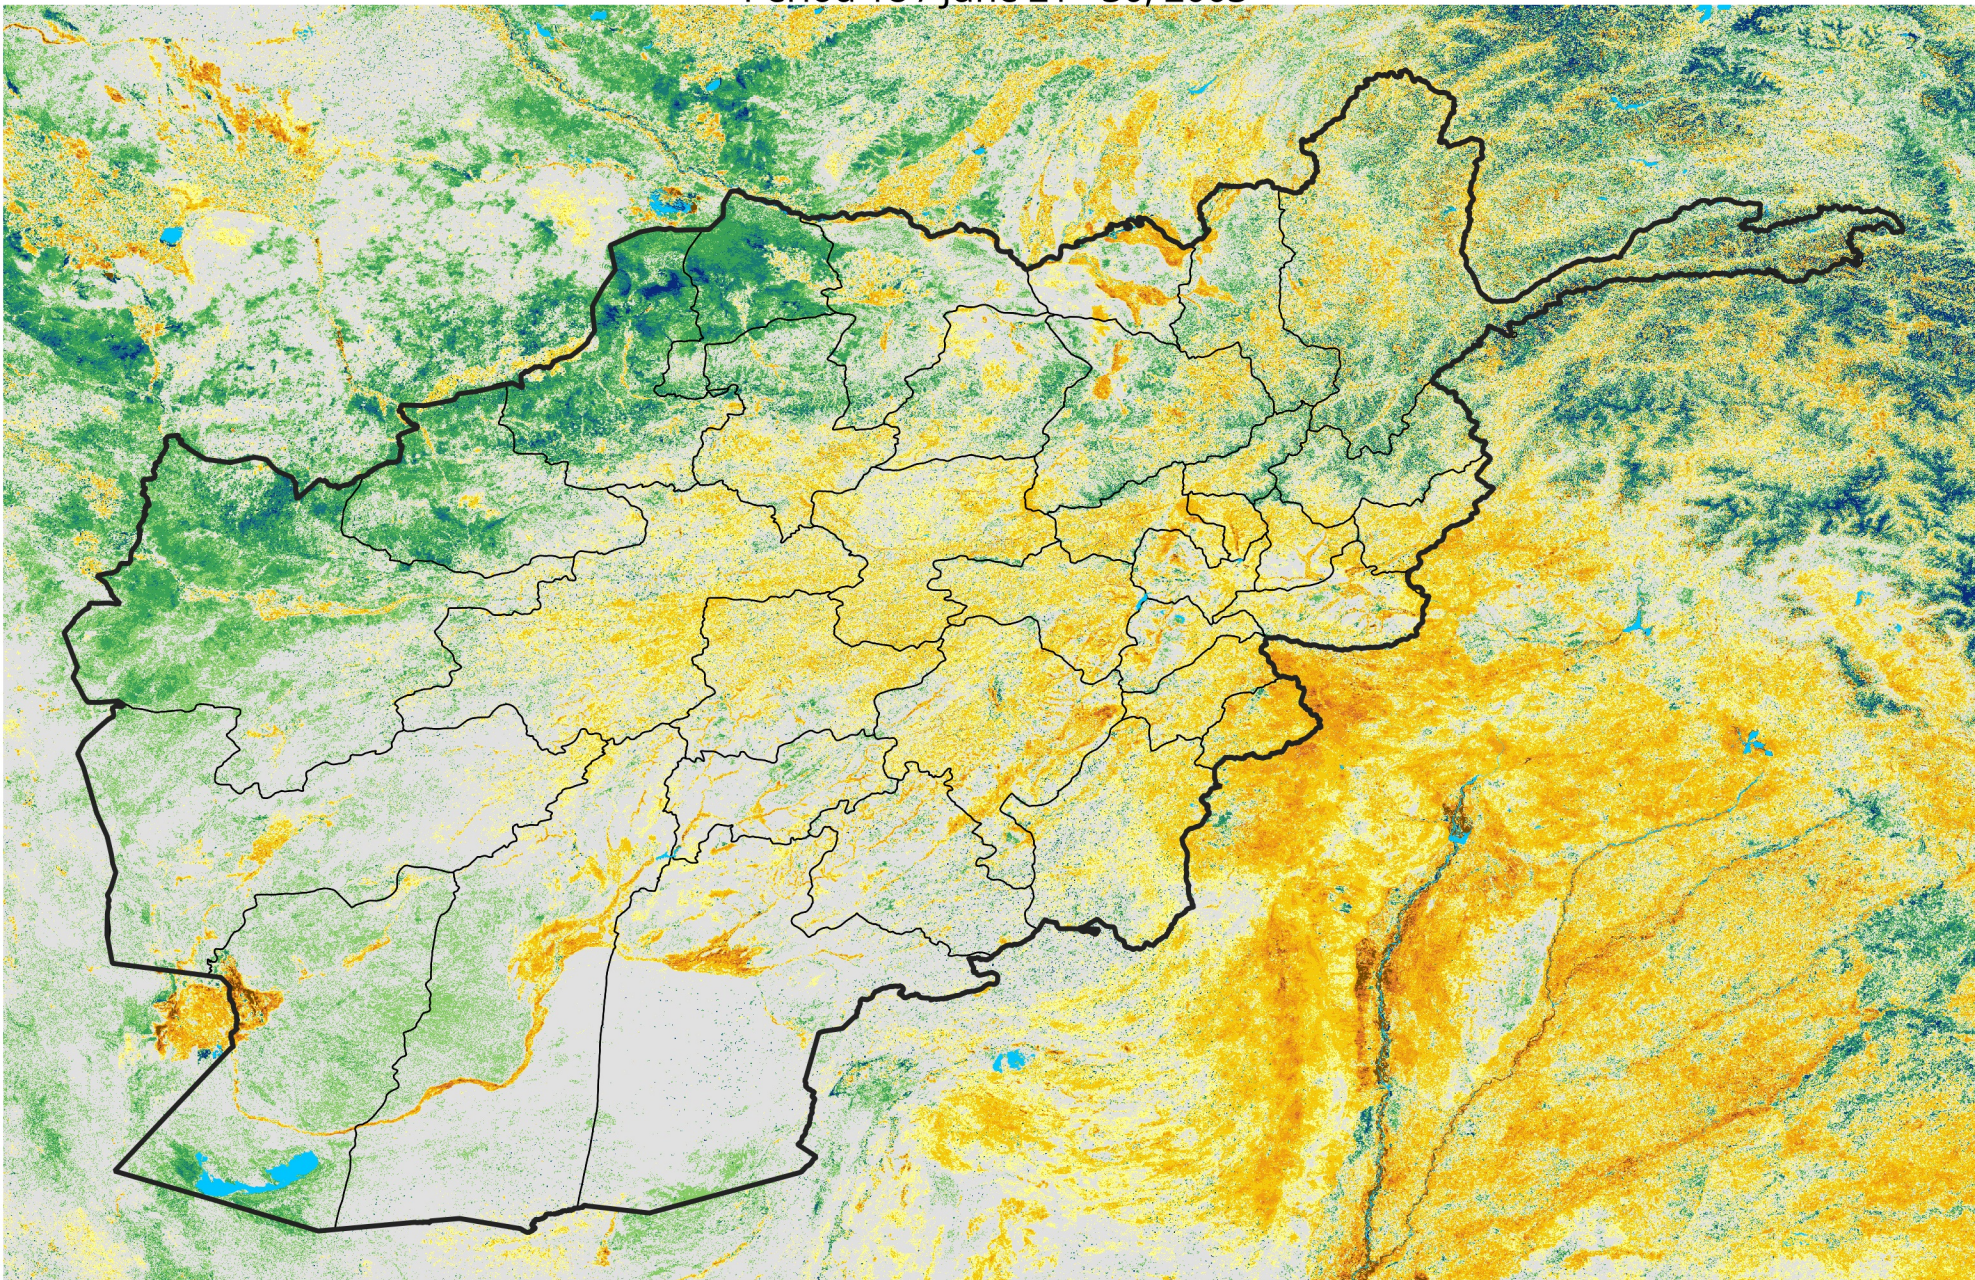

Afghanistan

Percent of Mean NDVI

2003 / mean (2003 - 2022)

Period 18 / June 21 - 30, 2003

Percent of Normal