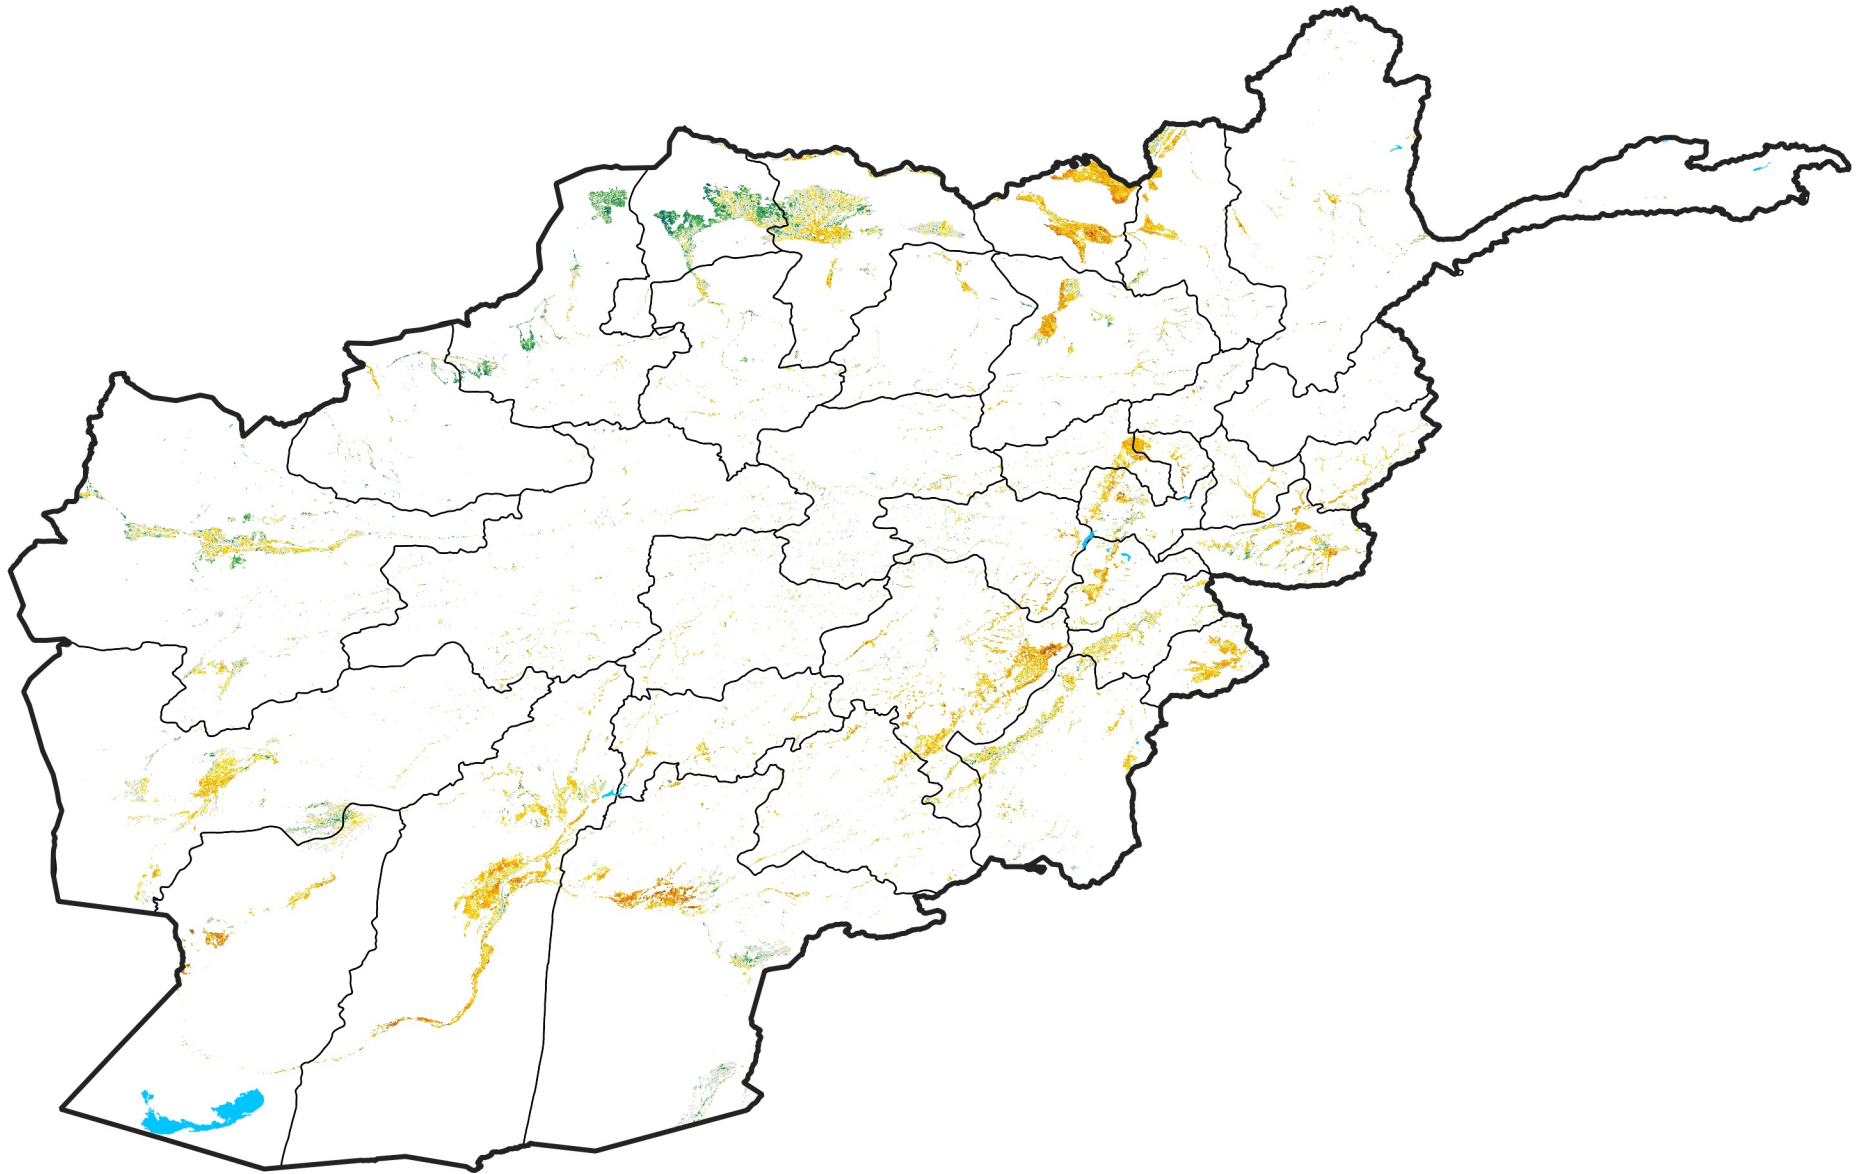

Afghanistan Irrigated Agricultural Areas

Percent of Mean NDVI

2003 / mean (2003 - 2022)

Period 18 / June 21 - 30, 2003

Percent of Normal