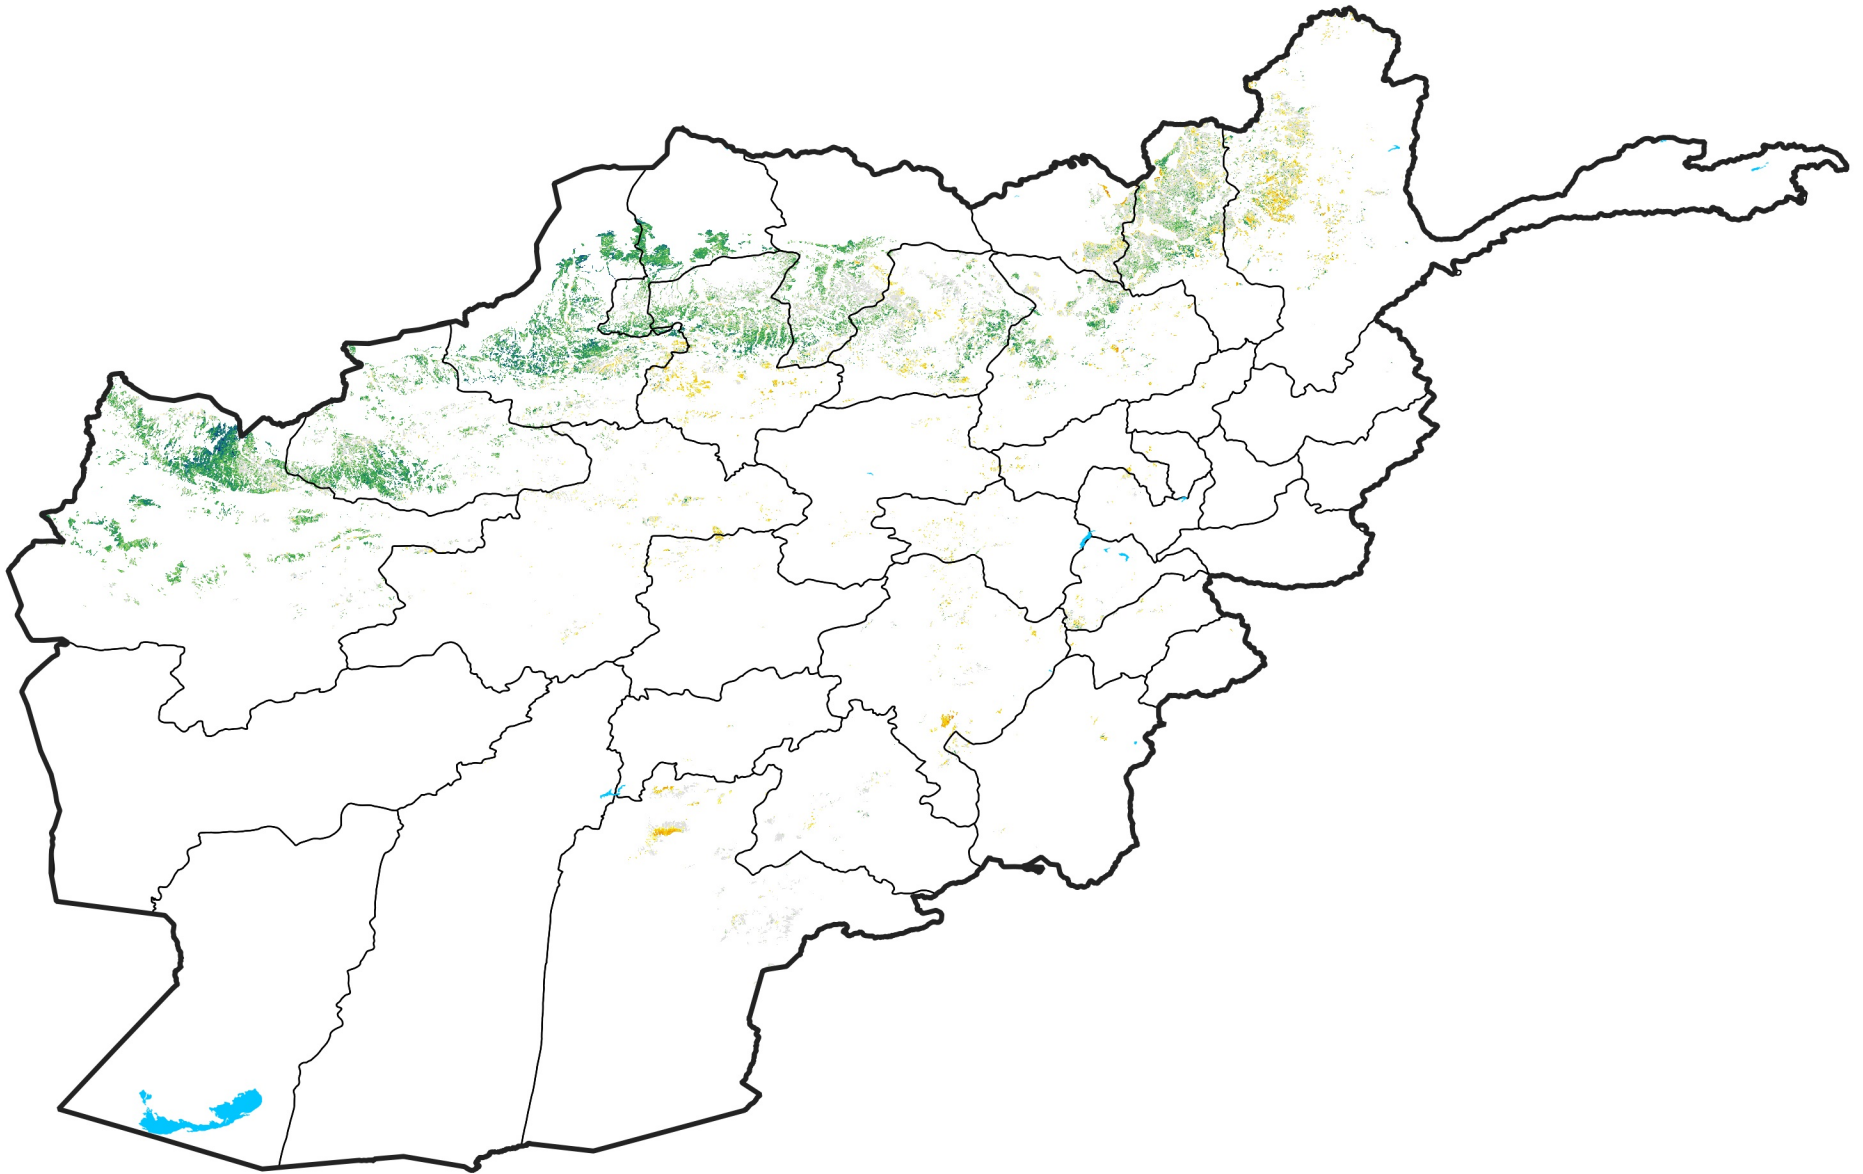

Afghanistan Rainfed Agricultural Areas

Percent of Mean NDVI

2003 / mean (2003 - 2022)

Period 19 / July 01 - 10, 2003

Percent of Normal