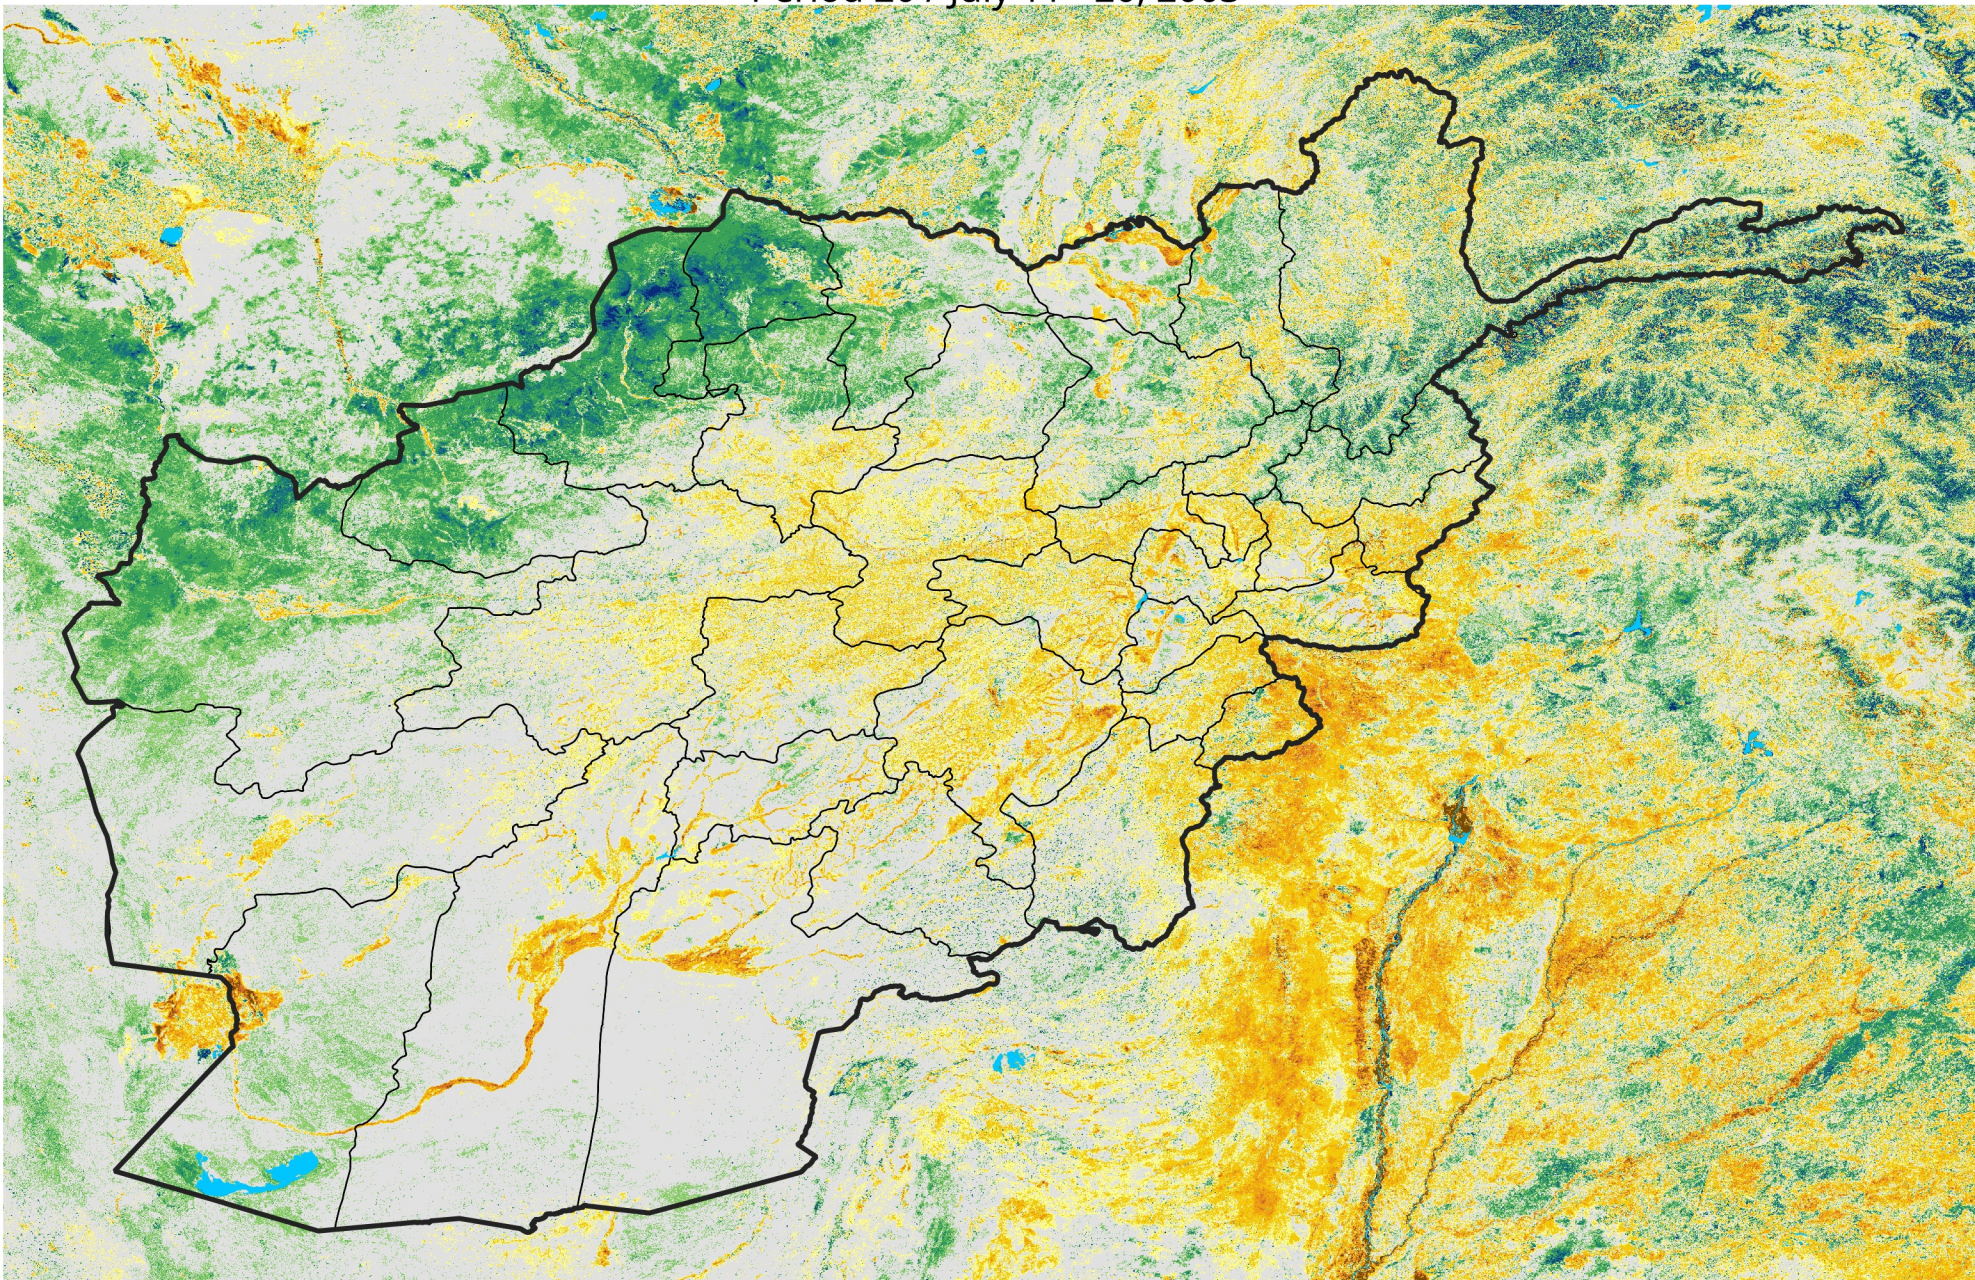

Afghanistan

Percent of Mean NDVI

2003 / mean (2003 - 2022)

Period 20 / July 11 - 20, 2003

Percent of Normal