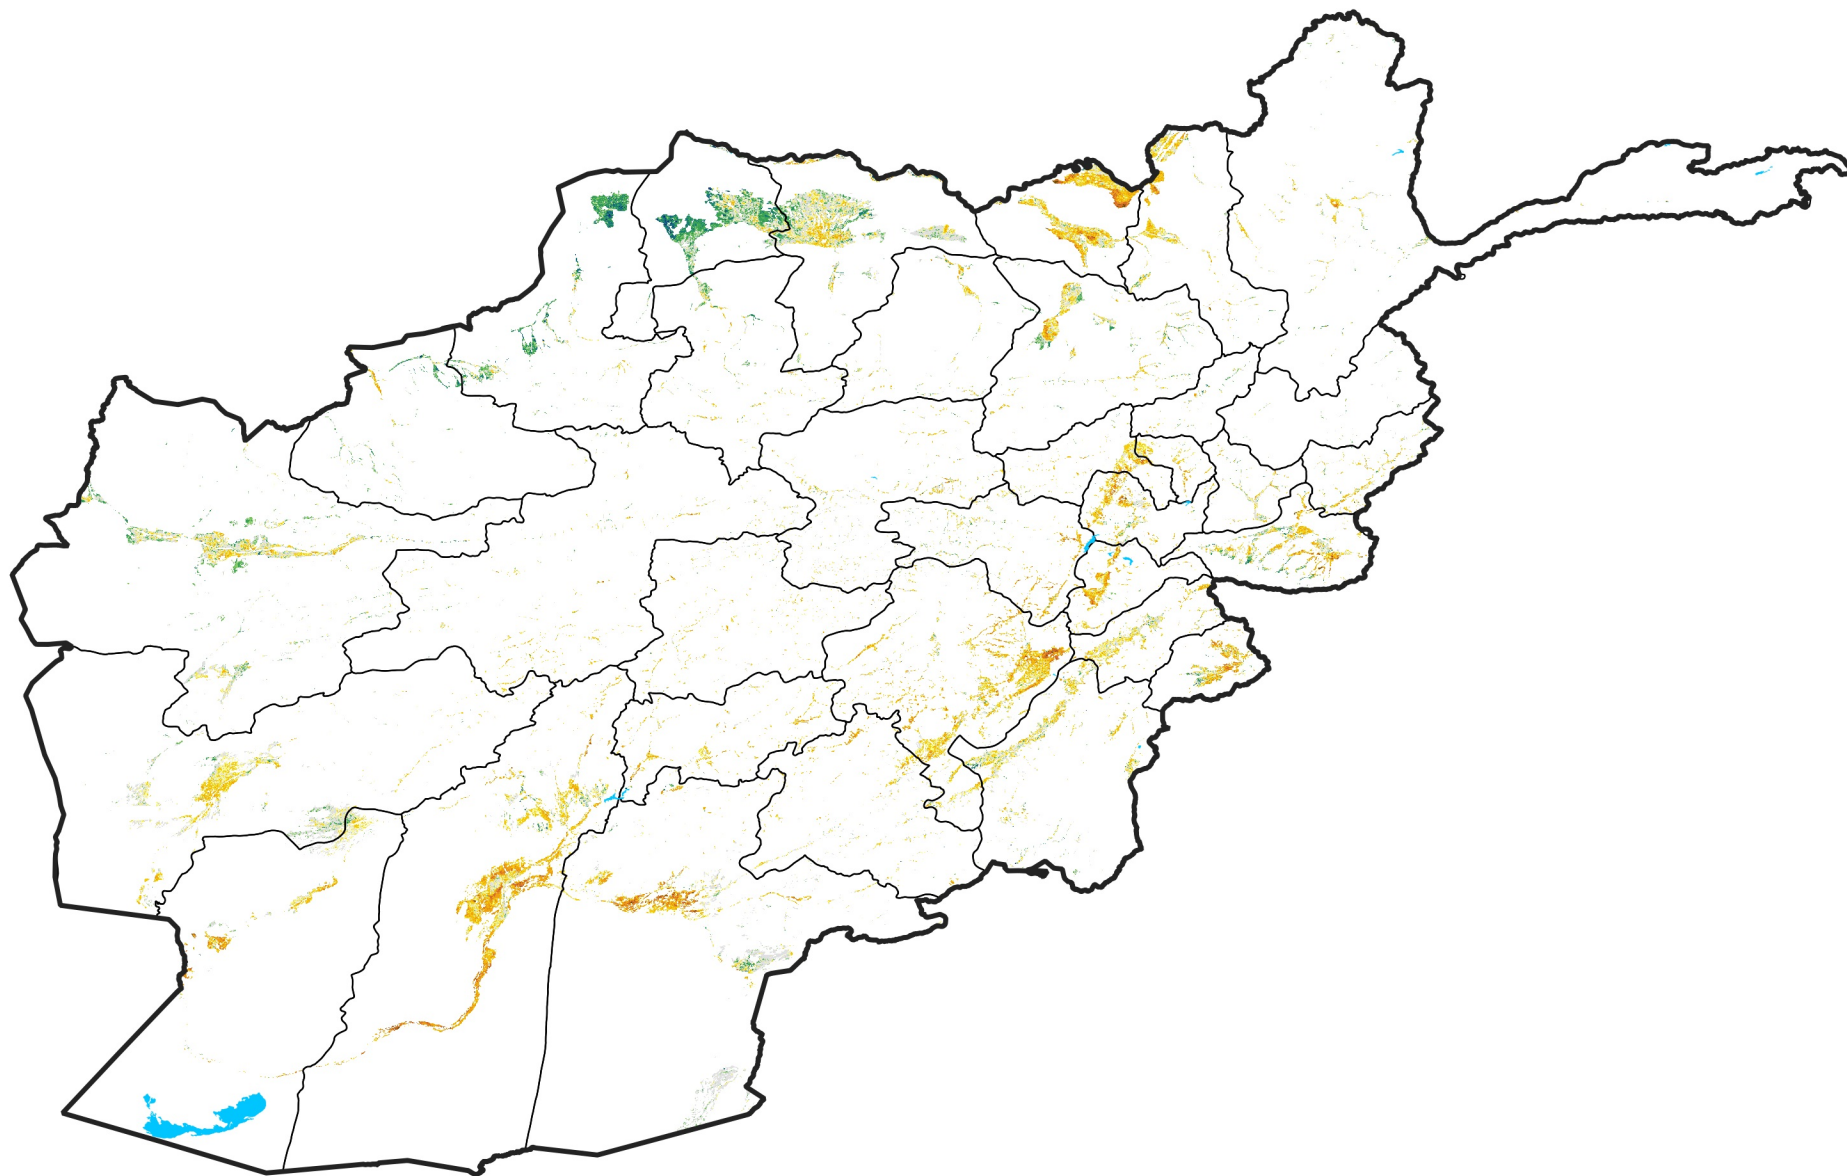

Afghanistan Irrigated Agricultural Areas

Percent of Mean NDVI

2003 / mean (2003 - 2022)

Period 20 / July 11 - 20, 2003

Percent of Normal