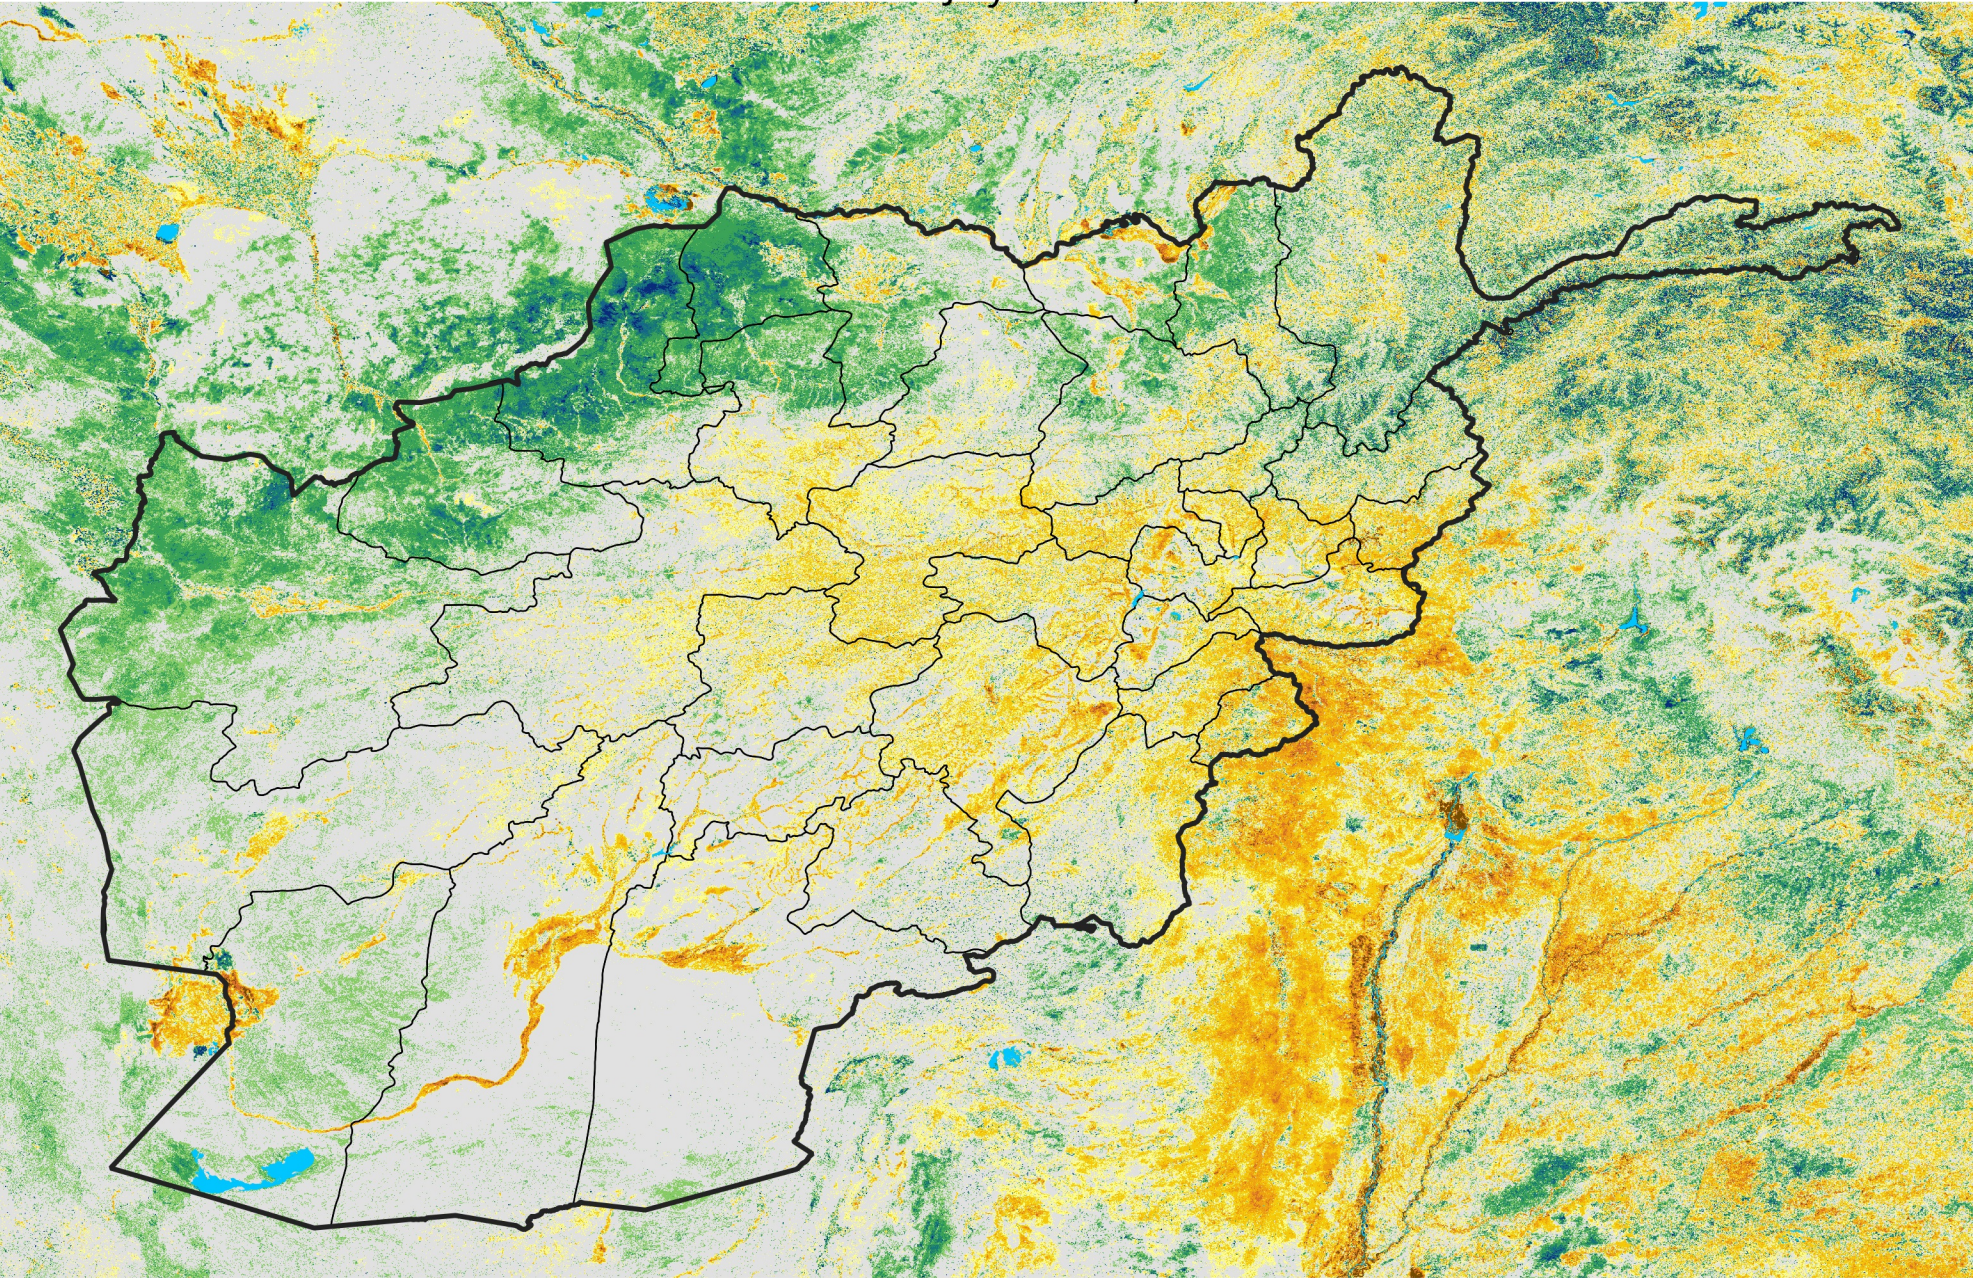

Afghanistan

Percent of Mean NDVI

2003 / mean (2003 - 2022)

Period 21 / July 21 - 31, 2003

Percent of Normal