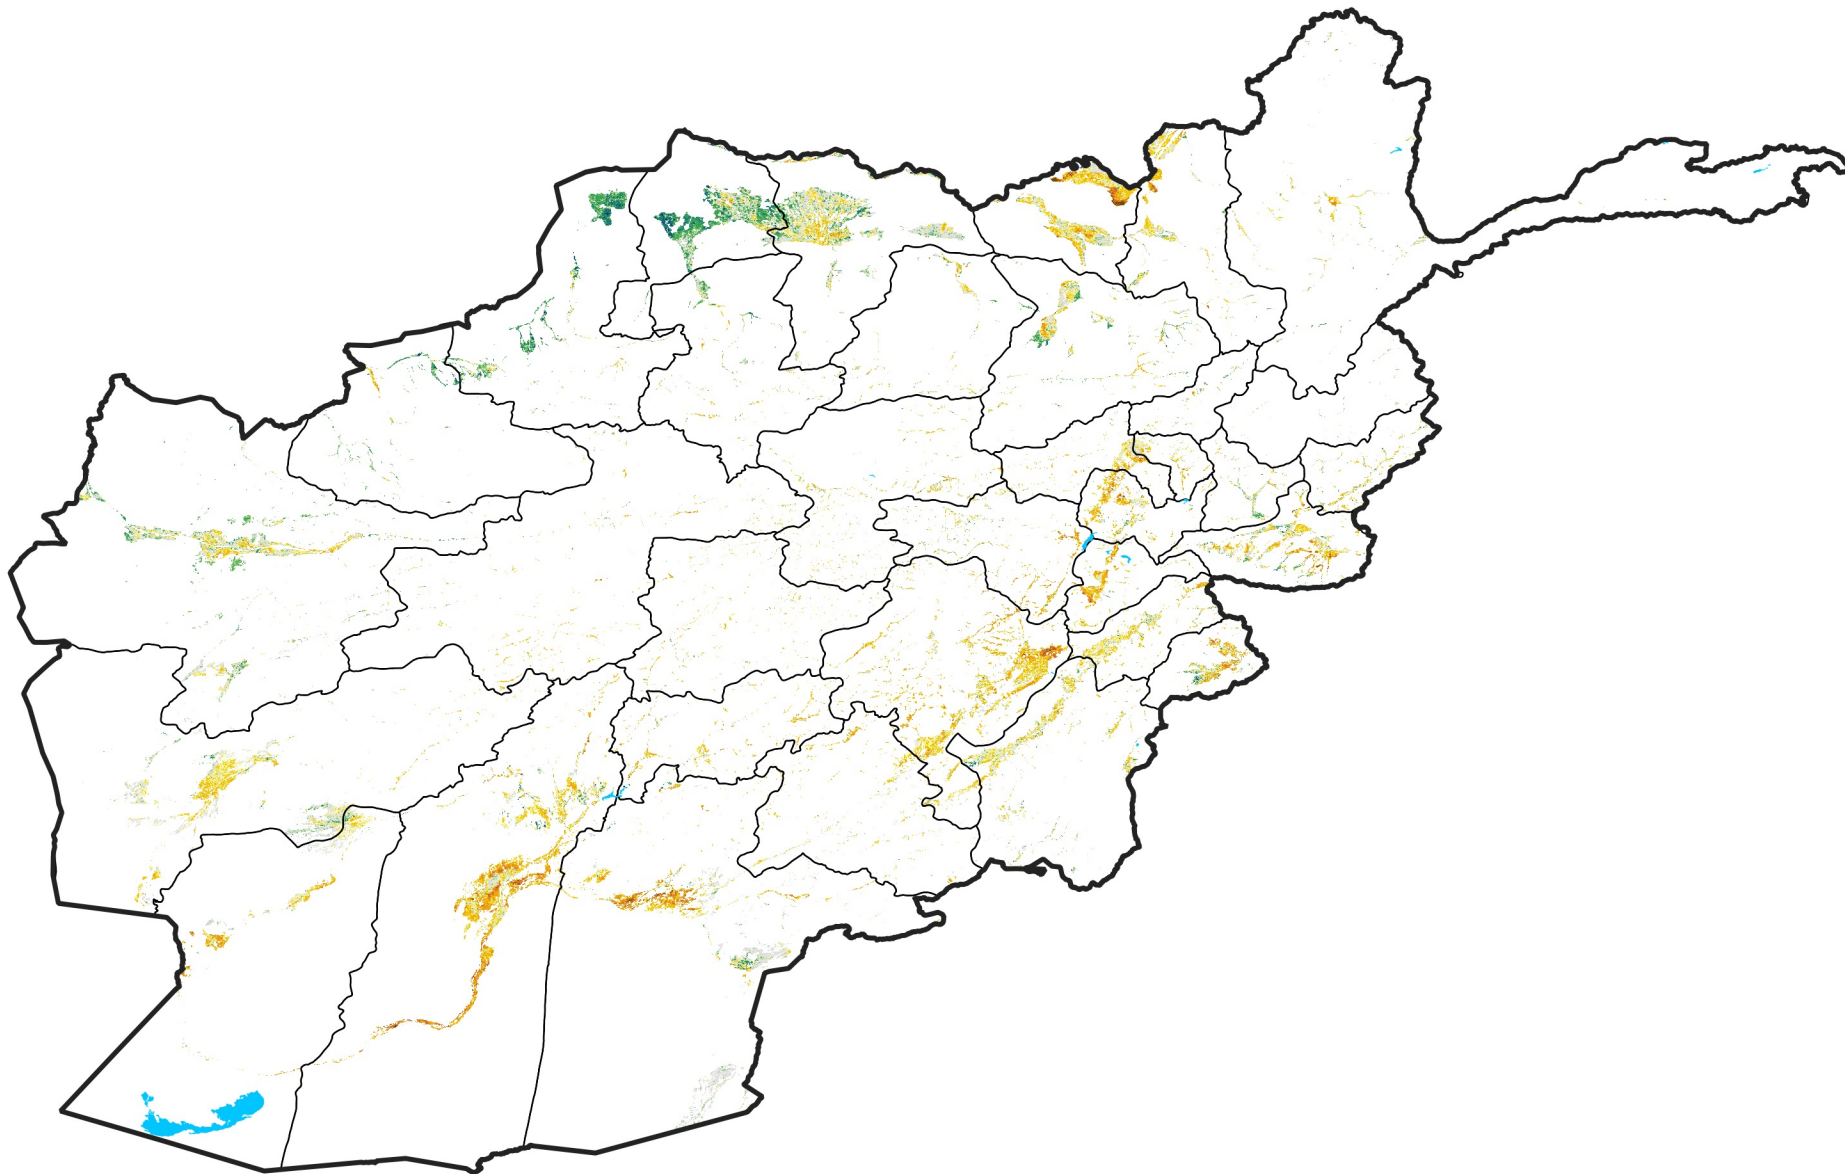

Afghanistan Irrigated Agricultural Areas

Percent of Mean NDVI

2003 / mean (2003 - 2022)

Period 21 / July 21 - 31, 2003

Percent of Normal