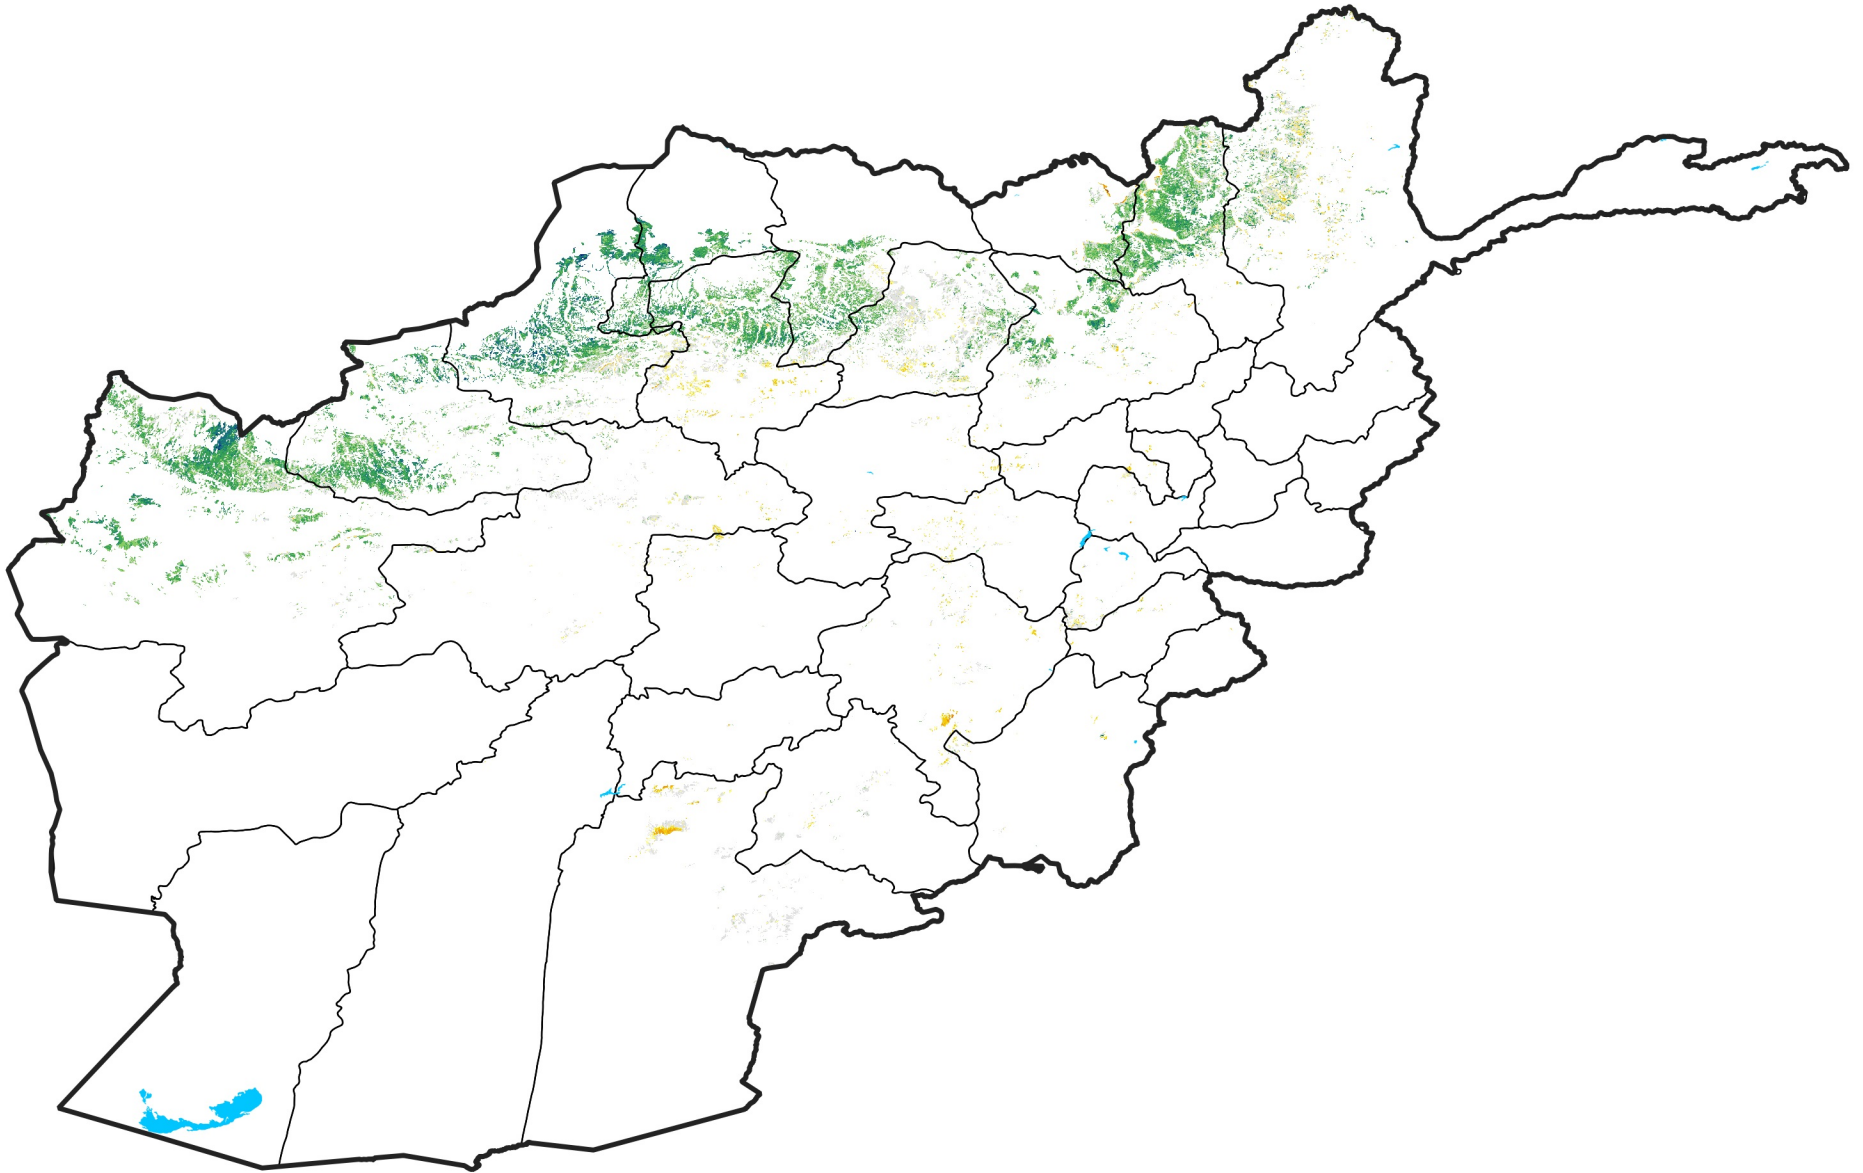

Afghanistan Rainfed Agricultural Areas

Percent of Mean NDVI

2003 / mean (2003 - 2022)

Period 21 / July 21 - 31, 2003

Percent of Normal