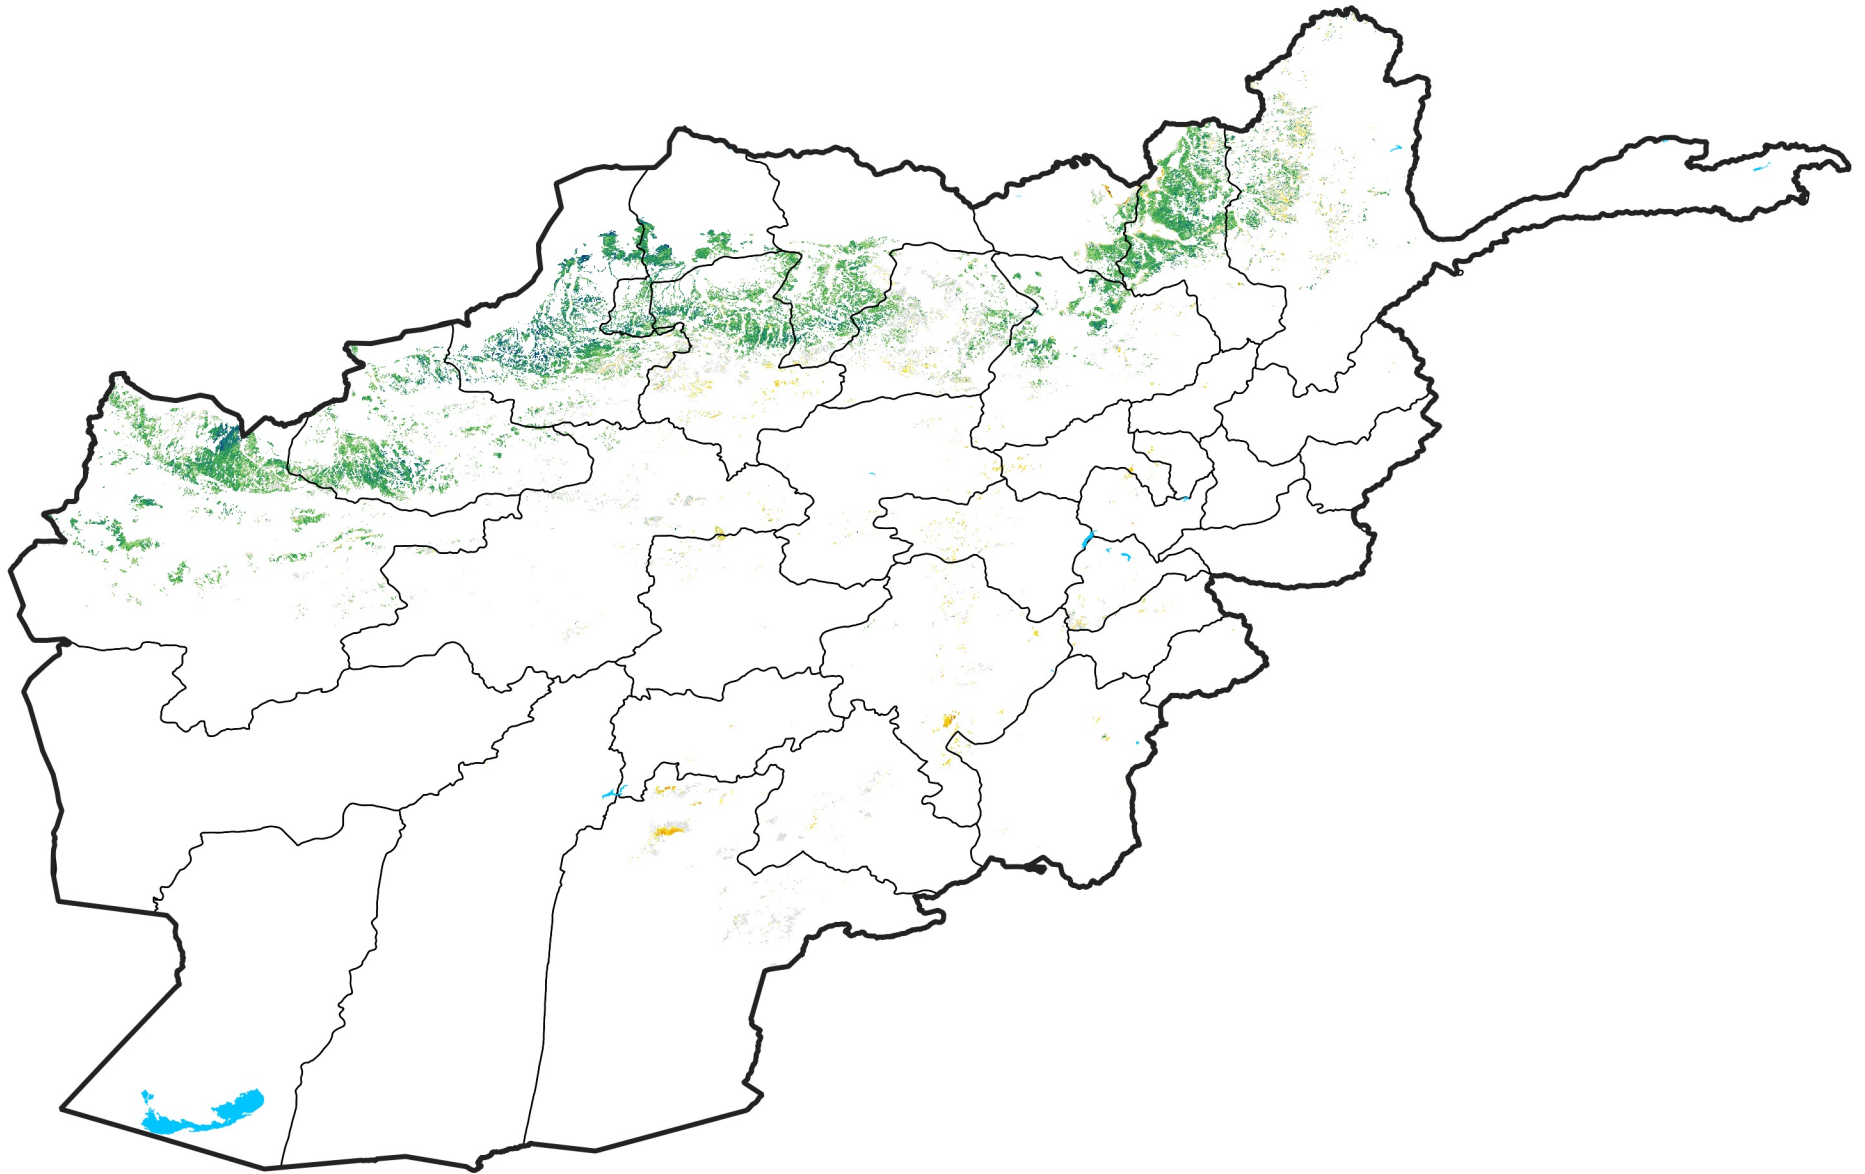

Afghanistan Rainfed Agricultural Areas

Percent of Mean NDVI

2003 / mean (2003 - 2022)

Period 22 / August 01 - 10, 2003

Percent of Normal