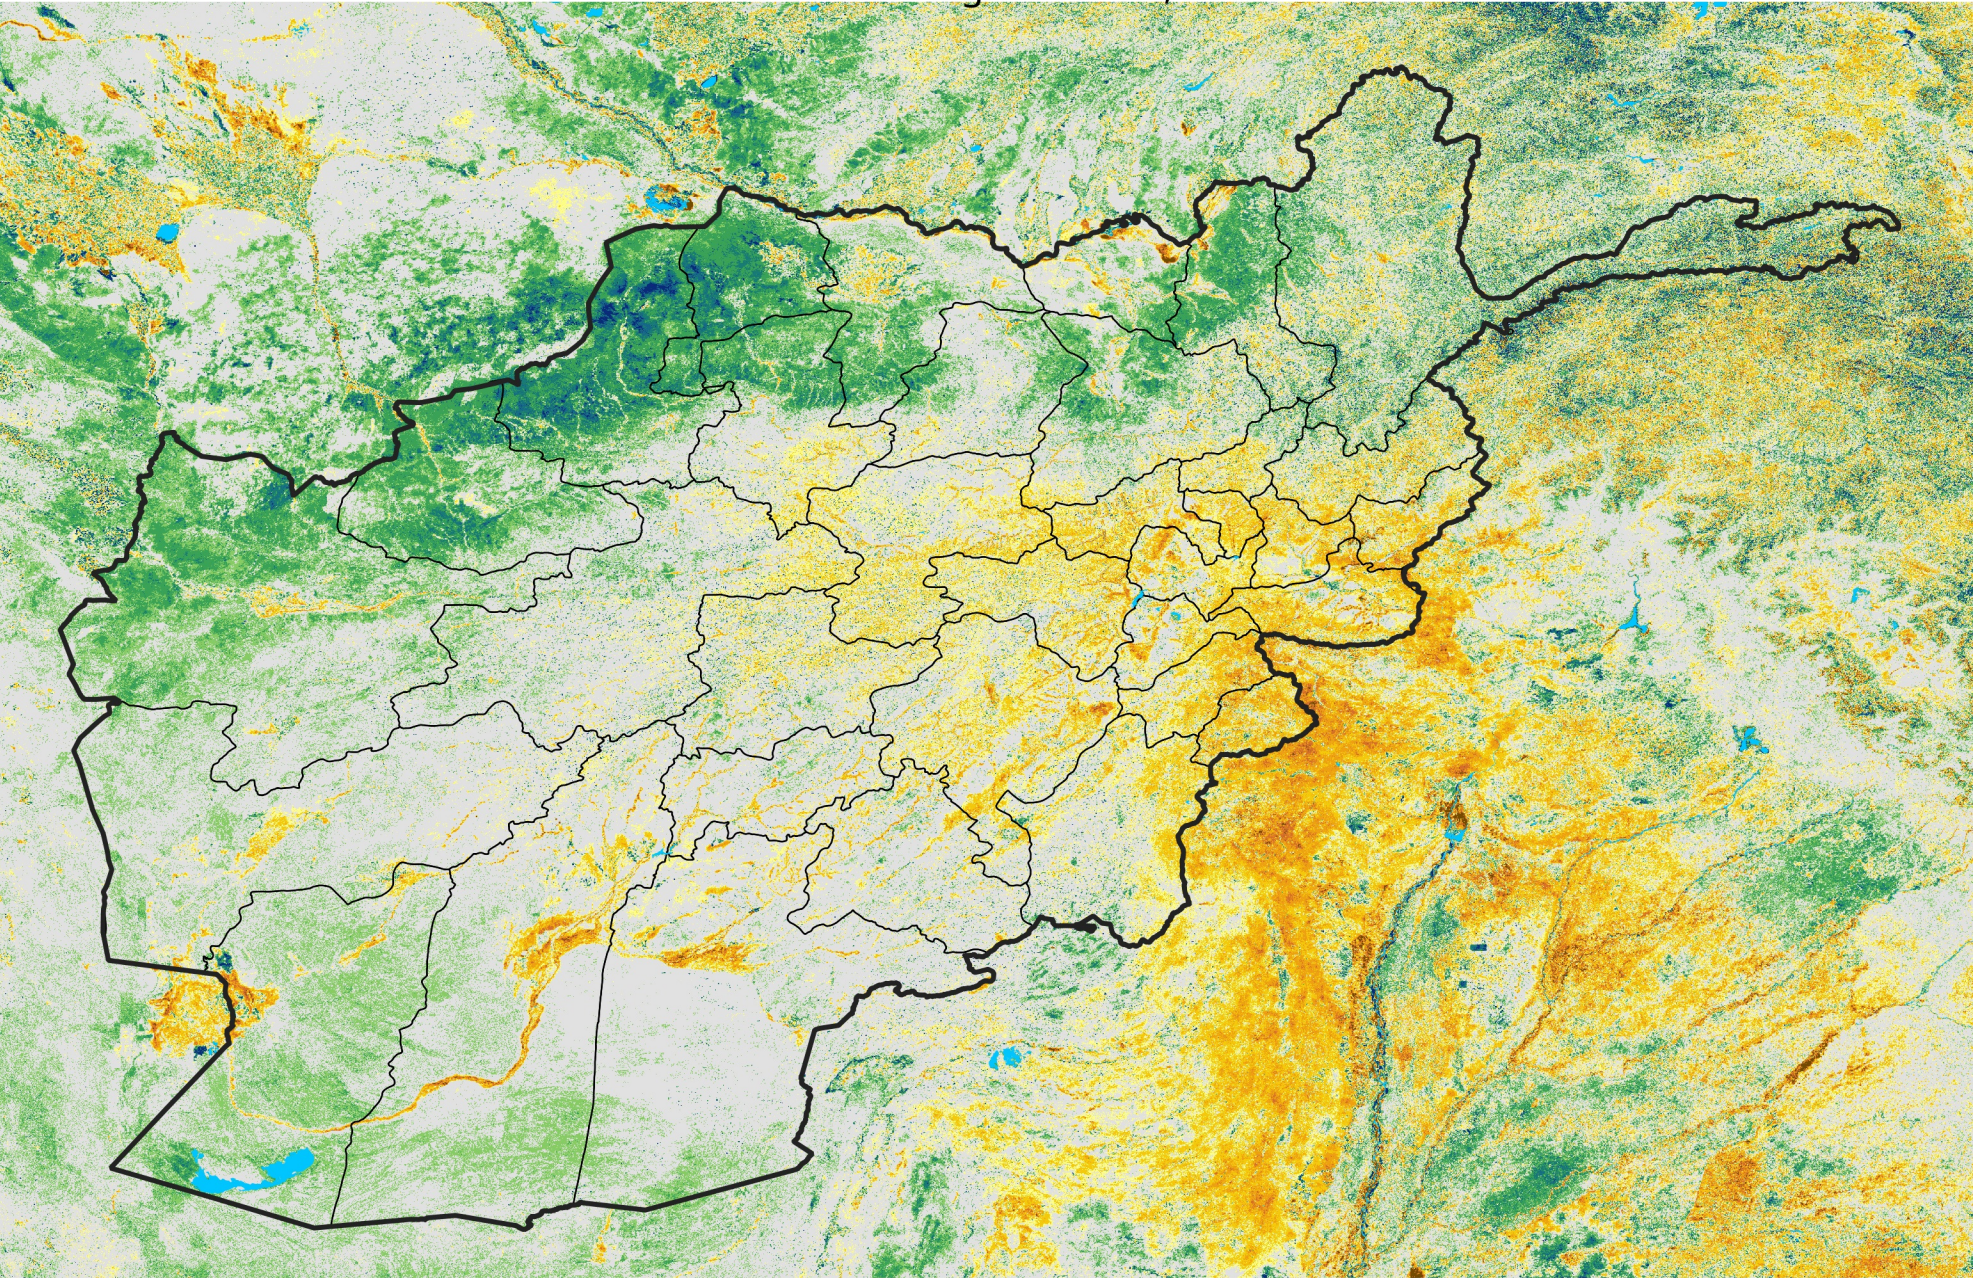

Afghanistan

Percent of Mean NDVI

2003 / mean (2003 - 2022)

Period 23 / August 11 - 20, 2003

Percent of Normal