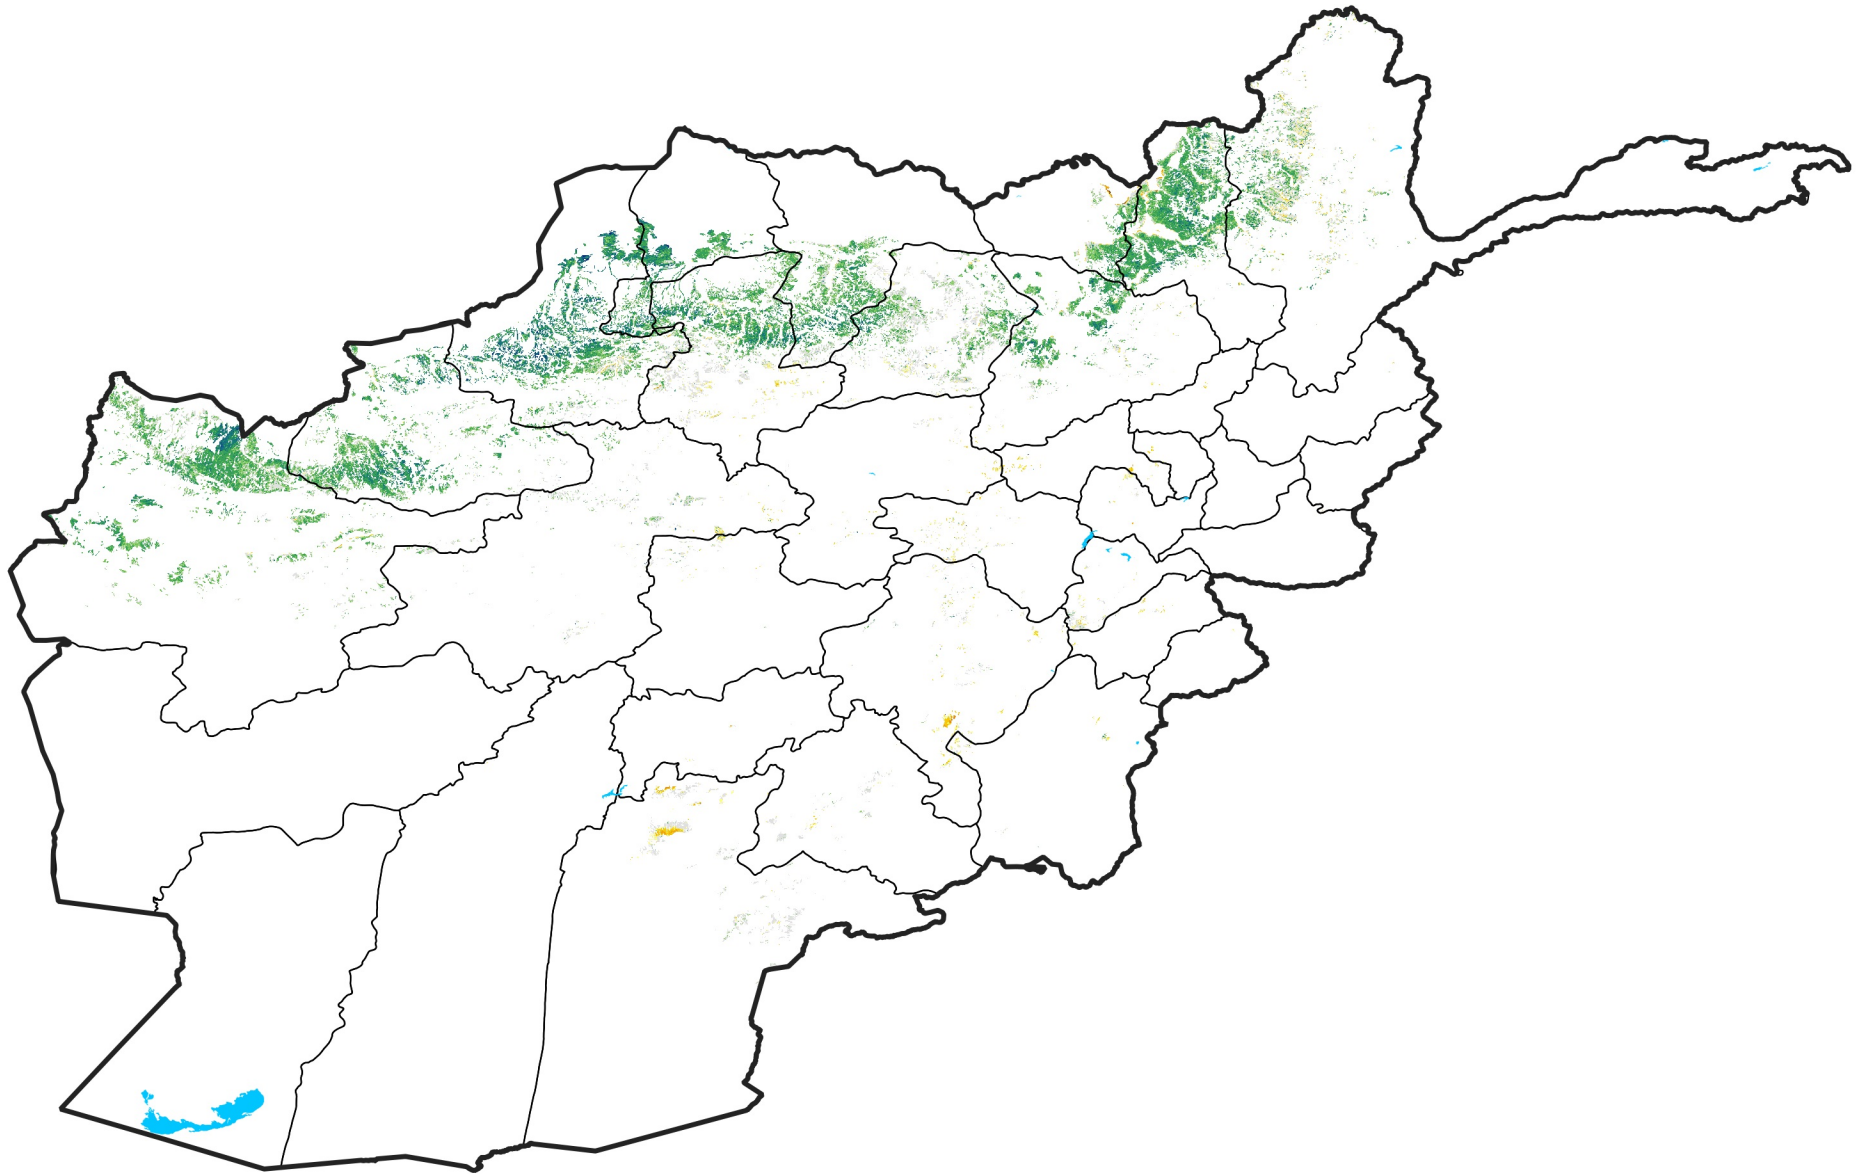

Afghanistan Rainfed Agricultural Areas

Percent of Mean NDVI

2003 / mean (2003 - 2022)

Period 23 / August 11 - 20, 2003

Percent of Normal