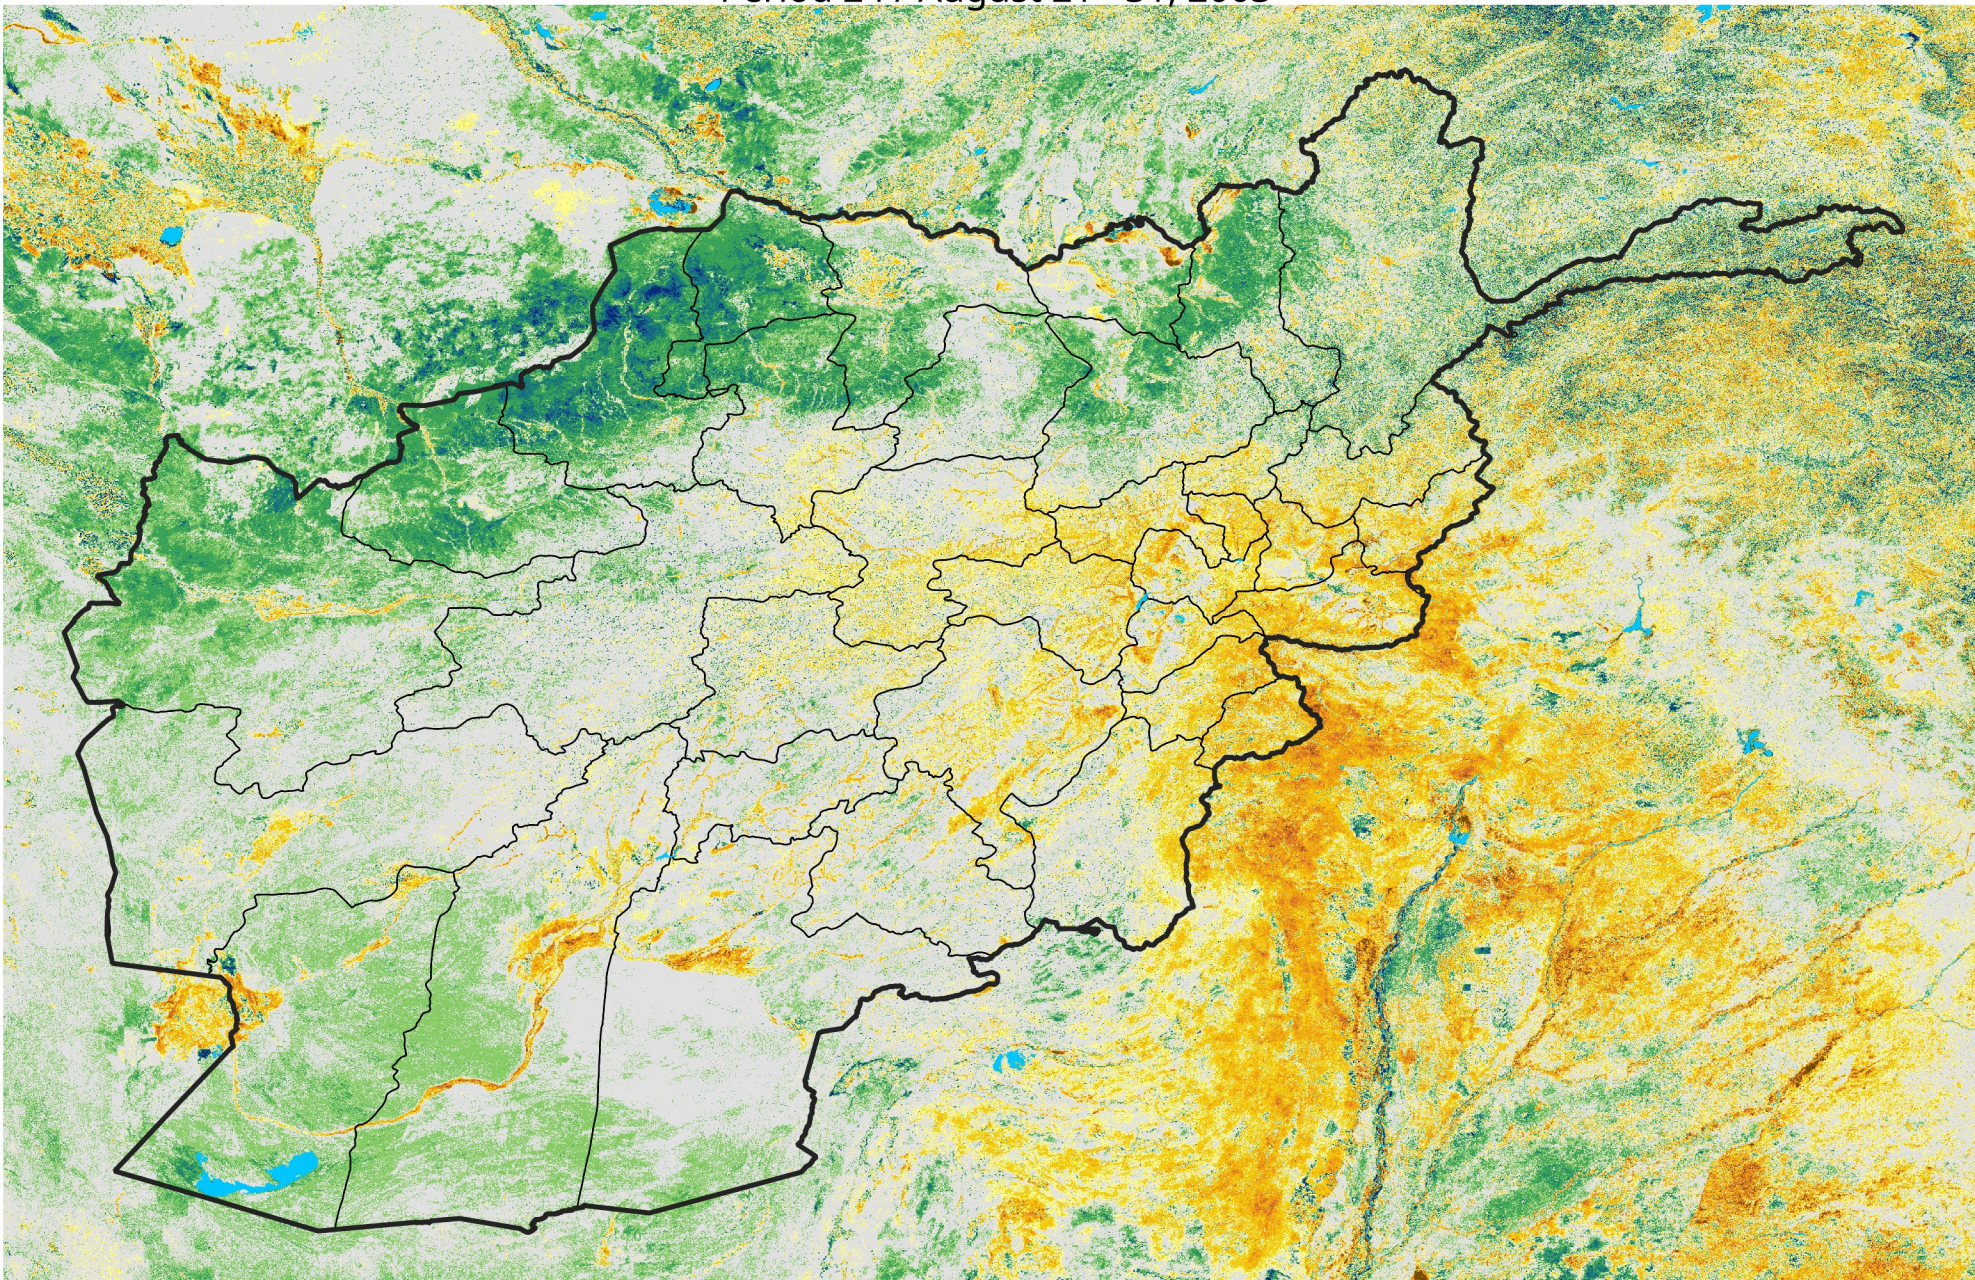

Afghanistan

Percent of Mean NDVI

2003 / mean (2003 - 2022)

Period 24 / August 21 - 31, 2003

Percent of Normal