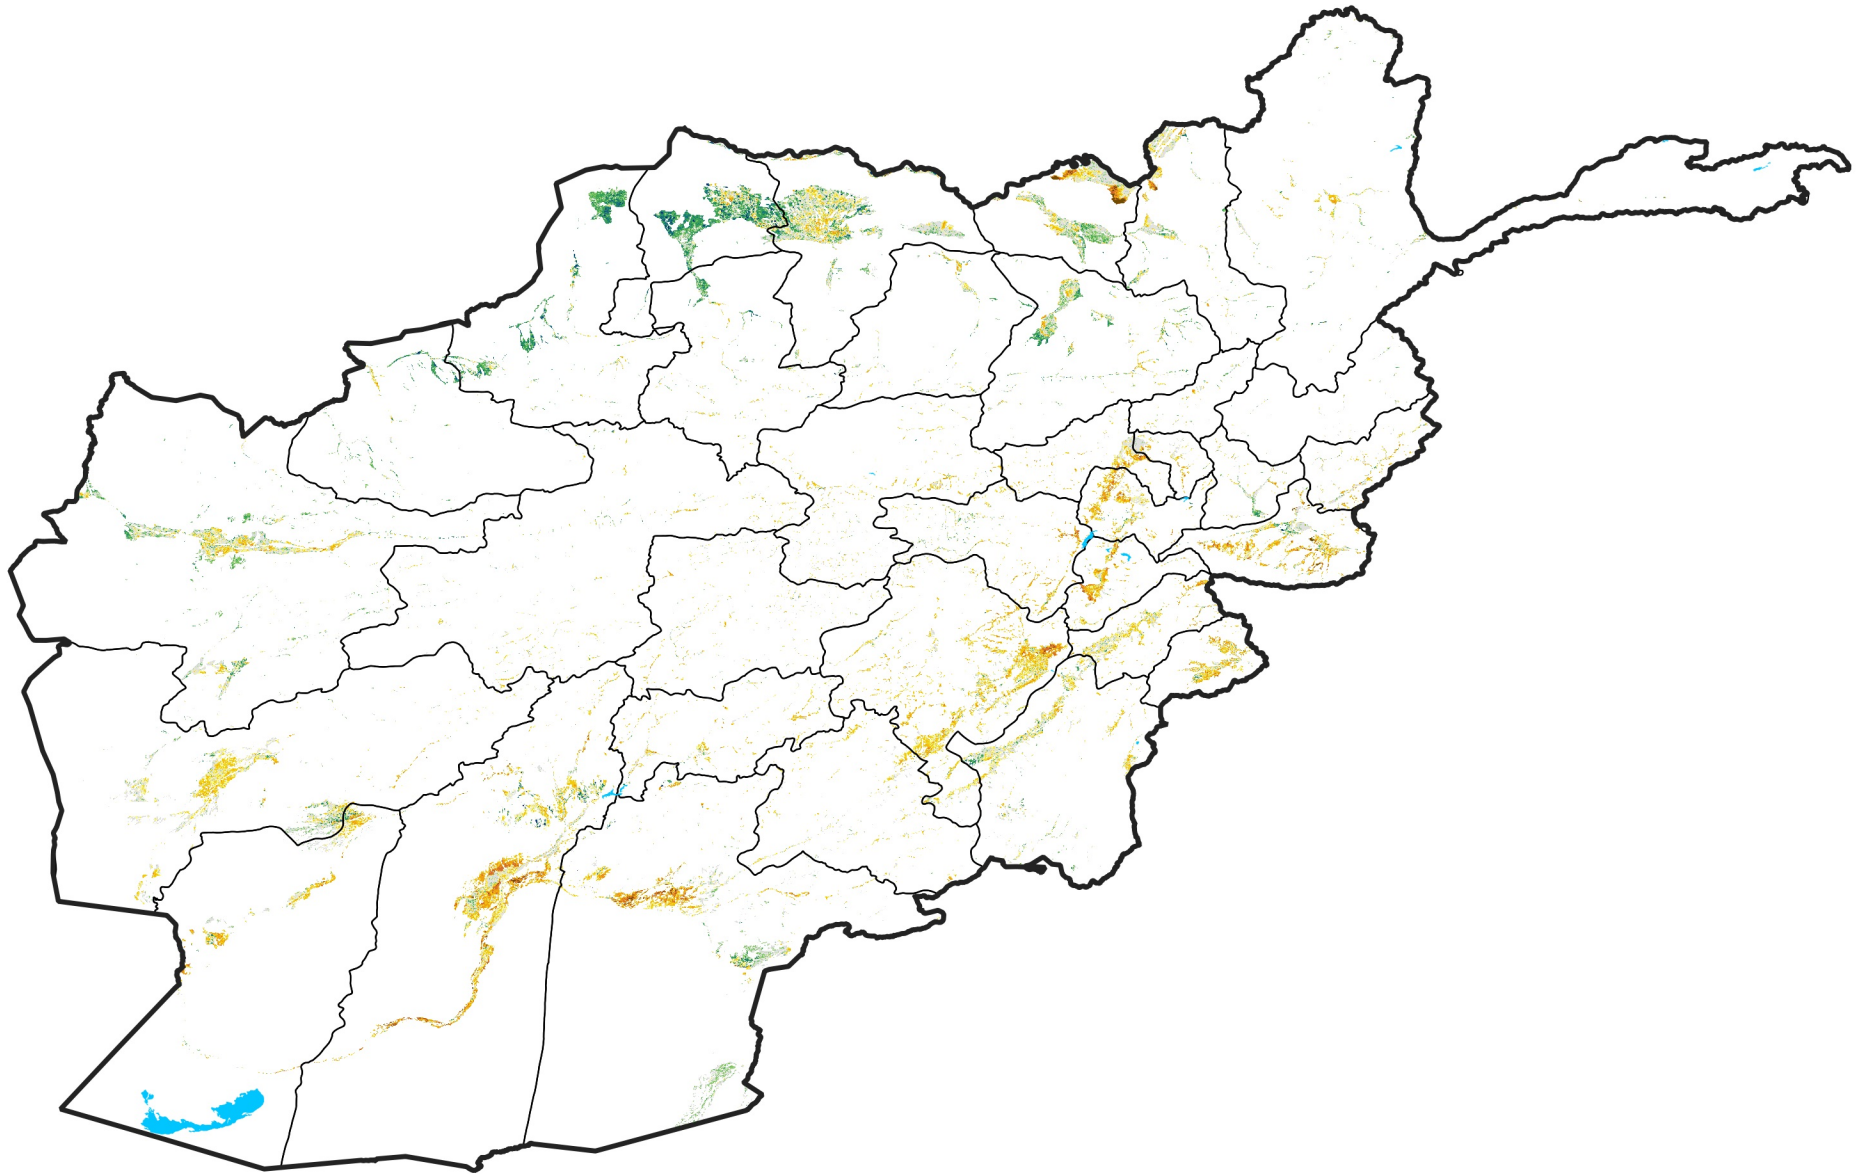

Afghanistan Irrigated Agricultural Areas

Percent of Mean NDVI

2003 / mean (2003 - 2022)

Period 24 / August 21 - 31, 2003

Percent of Normal