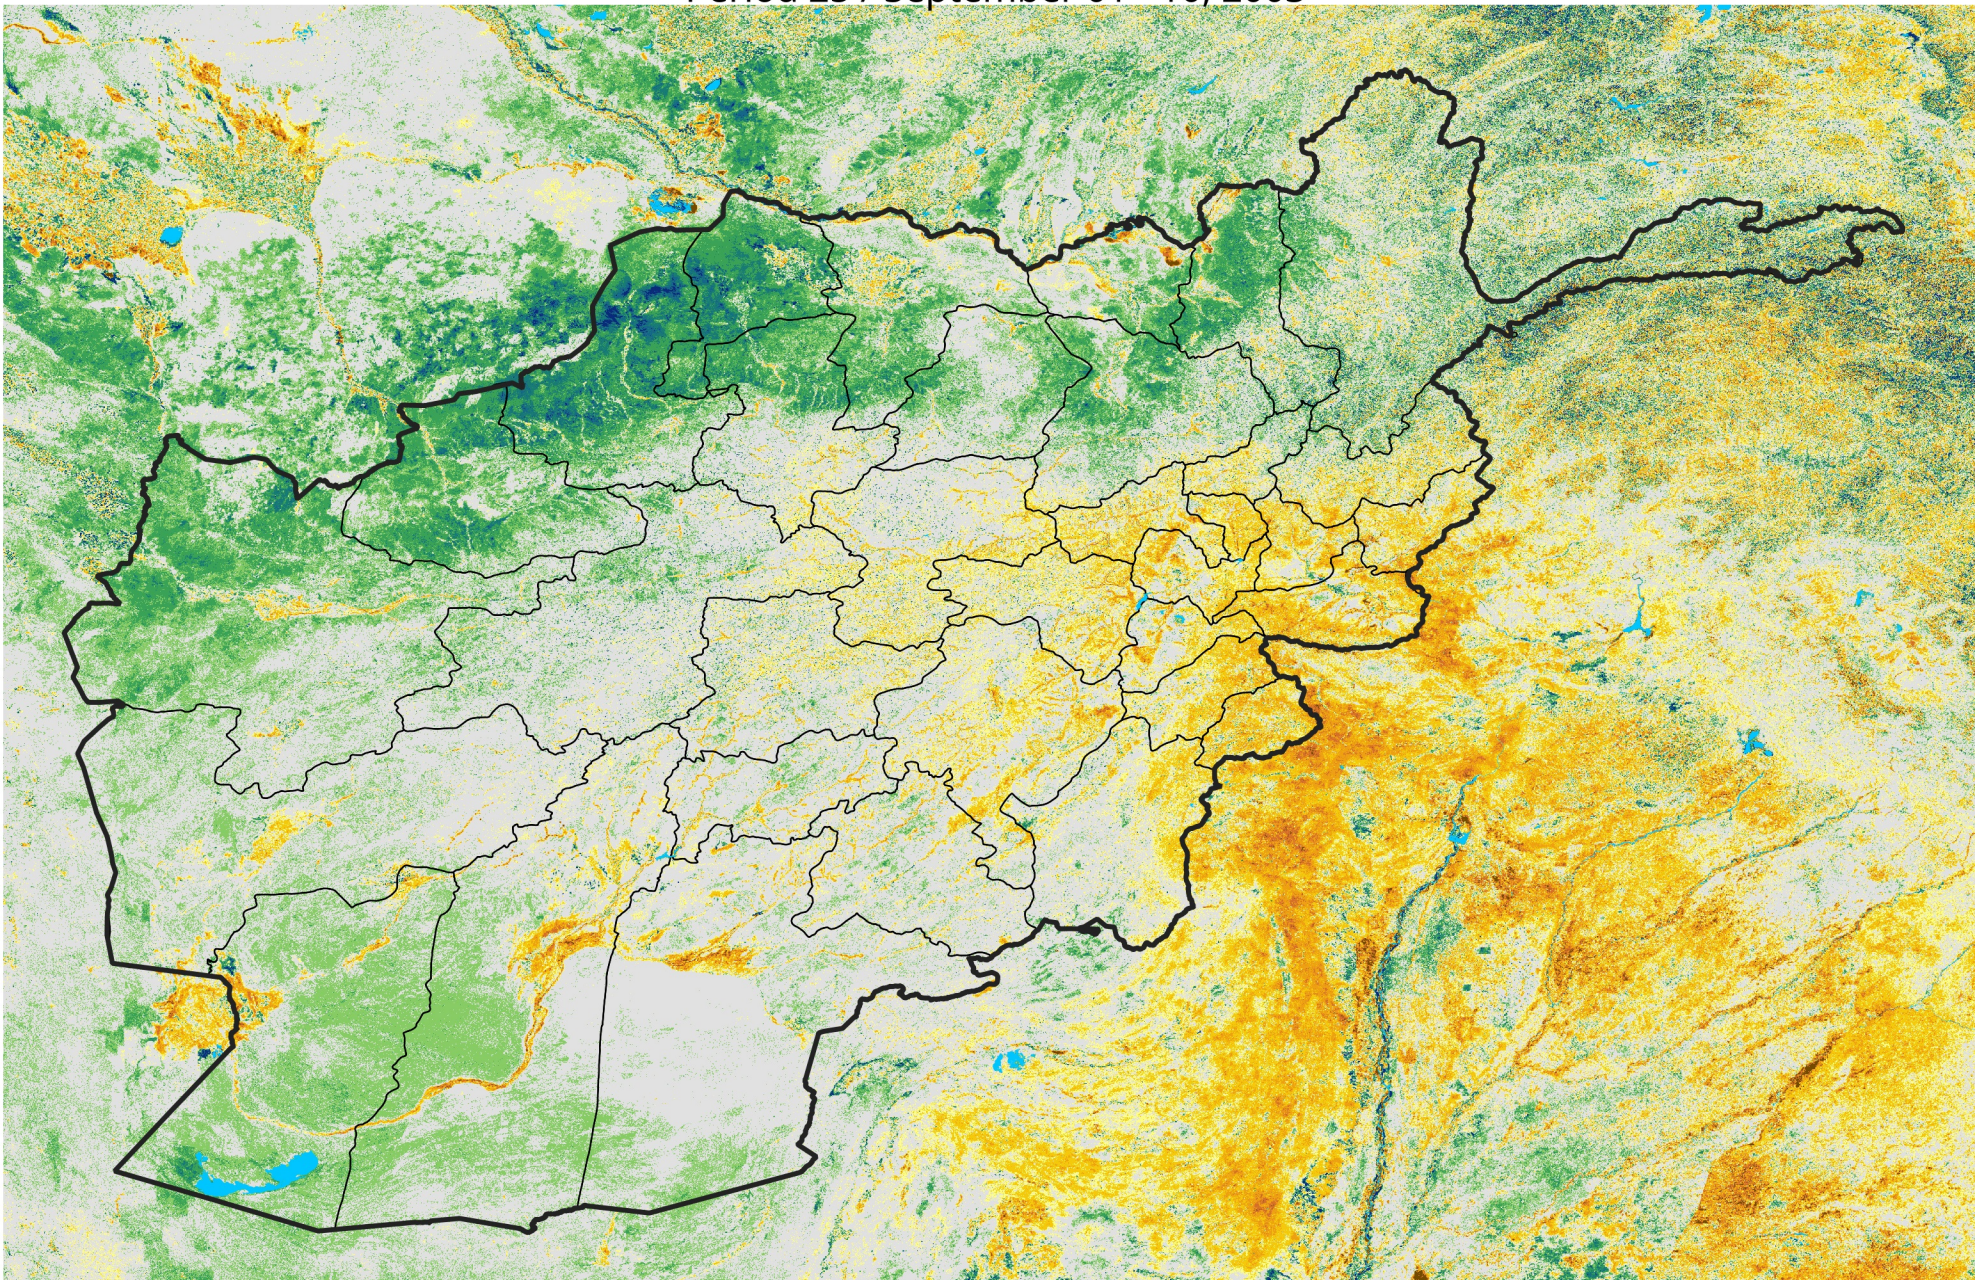

Afghanistan

Percent of Mean NDVI

2003 / mean (2003 - 2022)

Period 25 / September 01 - 10, 2003

Percent of Normal